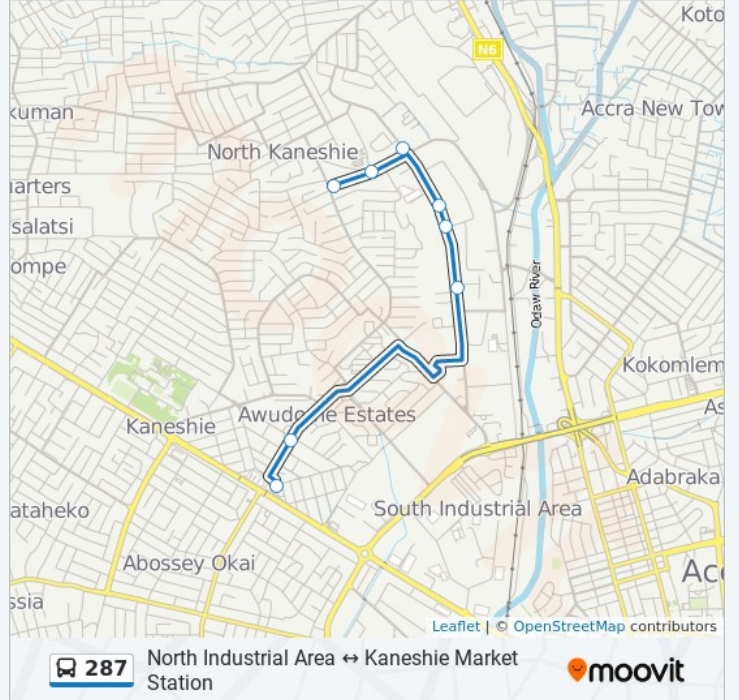

Direction: Kaneshie Market Station

19 stops

[VIEW LINE SCHEDULE](#)

- North Industrial Area
- Swanlake
- Masalakyi
- Cpp
- Green Hand
- Obaatanpa
- Pentecost
- St. Theresa's
- Picadilly
- Dance Bar
- Ga Mantse
- Kaneshie Polyclinic
- Mother's Inn
- Roundabout
- Big Boss
- Fire Armour
- Social Welfare
- Kaneshie Last Stop
- Kaneshie Market Station

Kaneshie Market Station

Social Welfare

Ashfoam

Ashfoam Junction

Access Bank

Melcom

Light House

North Industrial Area

287 bus Time Schedule

North Industrial Area Route Timetable:

Sunday	5:00 AM - 9:50 PM
Monday	5:00 AM - 9:50 PM
Tuesday	5:00 AM - 9:50 PM
Wednesday	5:00 AM - 9:50 PM
Thursday	5:00 AM - 9:50 PM
Friday	5:00 AM - 9:50 PM
Saturday	5:00 AM - 9:50 PM

287 bus Info

Direction: North Industrial Area

Stops: 8

Trip Duration: 17 min

Line Summary:

287 bus time schedules and route maps are available in an offline PDF at moovitapp.com. Use the [Moovit App](#) to see live bus times, train schedule or subway schedule, and step-by-step directions for all public transit in Accra.