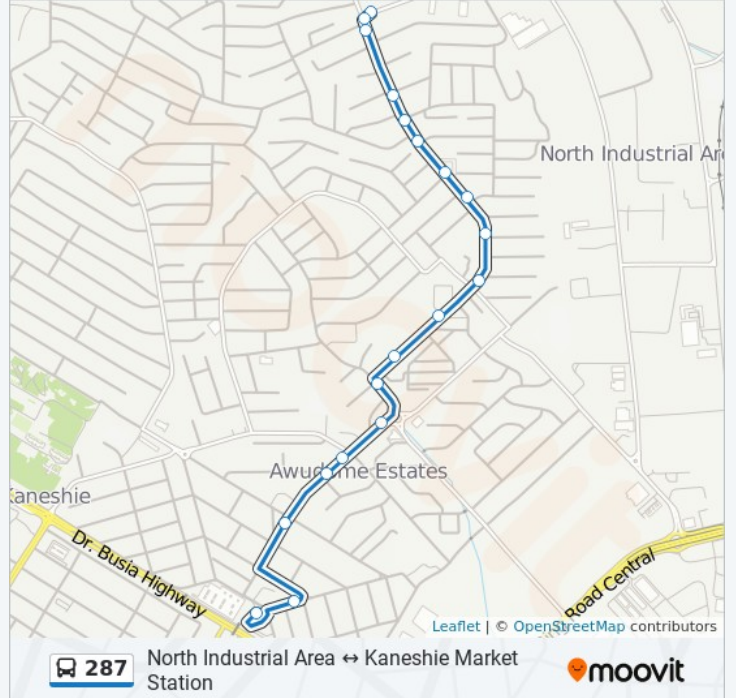

Direction: Kaneshie Market Station

19 stops

[VIEW LINE SCHEDULE](#)

- North Industrial Area
- Swanlake
- Masalakyi
- Cpp
- Green Hand
- Obaatanpa
- Pentecost
- St. Theresa's
- Picadilly
- Dance Bar
- Ga Mantse
- Kaneshie Polyclinic
- Mother's Inn
- Roundabout
- Big Boss
- Fire Armour
- Social Welfare
- Kaneshie Last Stop
- Kaneshie Market Station

287 bus Time Schedule

Kaneshie Market Station Route Timetable:

Sunday	5:00 AM - 9:50 PM
Monday	5:00 AM - 9:50 PM
Tuesday	5:00 AM - 9:50 PM
Wednesday	5:00 AM - 9:50 PM
Thursday	5:00 AM - 9:50 PM
Friday	5:00 AM - 9:50 PM
Saturday	5:00 AM - 9:50 PM

287 bus Info

Direction: Kaneshie Market Station

Stops: 19

Trip Duration: 14 min

Line Summary:

Direction: North Industrial Area

8 stops

[VIEW LINE SCHEDULE](#)

287 bus Info

Direction: North Industrial Area

Stops: 8

Trip Duration: 17 min

Line Summary:

287 bus time schedules and route maps are available in an offline PDF at moovitapp.com. Use the [Moovit App](#) to see live bus times, train schedule or subway schedule, and step-by-step directions for all public transit in Accra.