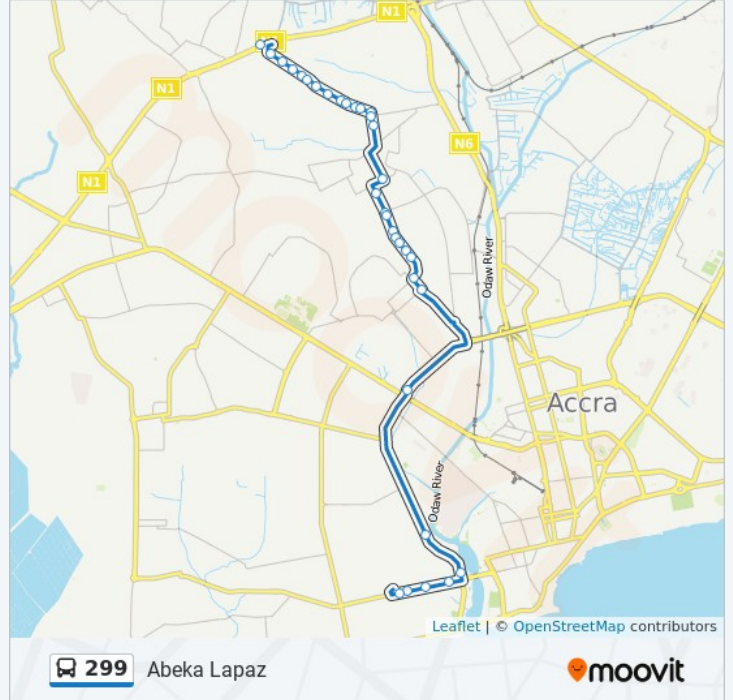

Direction: Abeka Lapaz

33 stops

[VIEW LINE SCHEDULE](#)

- Korle Bu
- New Station
- Total
- Korle-Bu Barber
- Accra Royal
- Mortuary
- Roundabout
- Azumah Nelson Complex
- Dance Bar
- St. Theresa's
- Pentecost
- Obaatanpa
- Green Hand
- Cpp
- Masalakyi
- Swanlake
- Old Stop
- Sunlight
- Second
- Abeka Total
- Total Curve
- Abeka Bcos Junction

299 bus Info

Direction: Abeka Lapaz

Stops: 33

Trip Duration: 47 min

Line Summary:

Pnp Junction
 Adom Junction
 Free Pipe
 Abeka Main Market
 Fadama
 Eno
 Fadama Junction
 Abeka Post Office
 Abotare
 Abeka Lapaz Last Stop
 Abeka Lapaz

Direction: Korle Bu

26 stops

[VIEW LINE SCHEDULE](#)

Abeka Lapaz
 Lapaz Market
 Fly Top
 Free Pipe
 Adom Junction
 Pnp Junction
 Abeka Total
 Old Stop
 Swanlake
 Masalakyi
 Cpp
 Green Hand
 Obaatanpa
 Pentecost
 St. Theresa's
 Picadilly
 Dance Bar
 Awudome Cemetery

299 bus Info

Direction: Korle Bu

Stops: 26

Trip Duration: 47 min

Line Summary:

State Transport

Total

Ayigbe Town