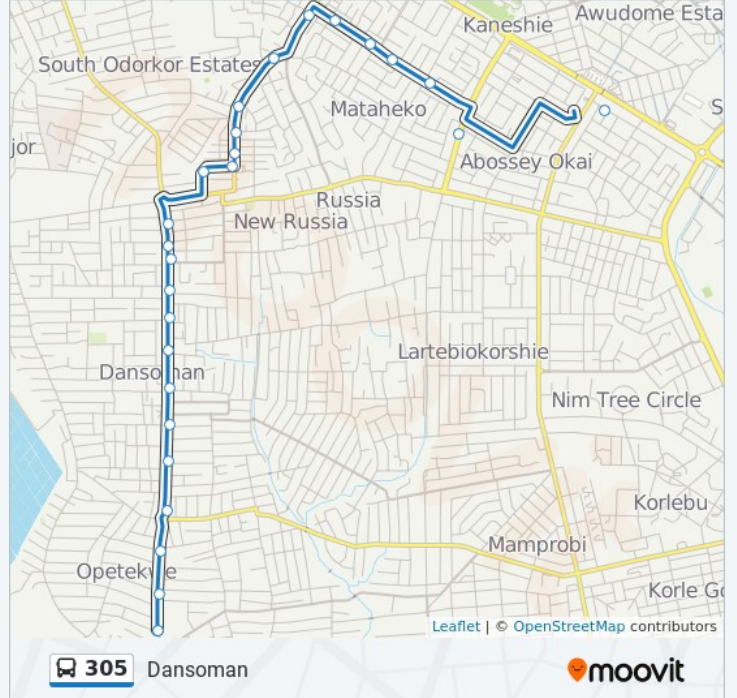

Direction: Dansoman

26 stops

[VIEW LINE SCHEDULE](#)

Kaneshie
Jt
Peace Clinic
Mataheko Police Quarters
Mataheko Pharmacy
1 Plus 1
Dansoman Asoredanho
Asoredanho Curve
Akukofoto
Abomatte
Dansoman Polyclinic
Dansoman First Stop
Zodiac
Dansoman Roundabout
King Solomon
Mama's Inn
Beecham
Sahara
Emmanuel Presby
Dansoman Control
Dansoman Police Station
Dansoman Market

305 bus Info

Direction: Dansoman

Stops: 26

Trip Duration: 32 min

Line Summary:

Exhibition (Dansoman)

Seven Great

Kofi NE Ama

Dansoman Last Stop

Direction: Kaneshie

30 stops

[VIEW LINE SCHEDULE](#)

Dansoman Last Stop

Kofi NE Ama

Seven Great

Exhibition (Dansoman)

Stops: 30

Trip Duration: 32 min

Line Summary:

Asoredanho Curve

Dansoman Asoredanho

1 Plus 1

Mataheko Pharmacy

Mataheko Police Quarters