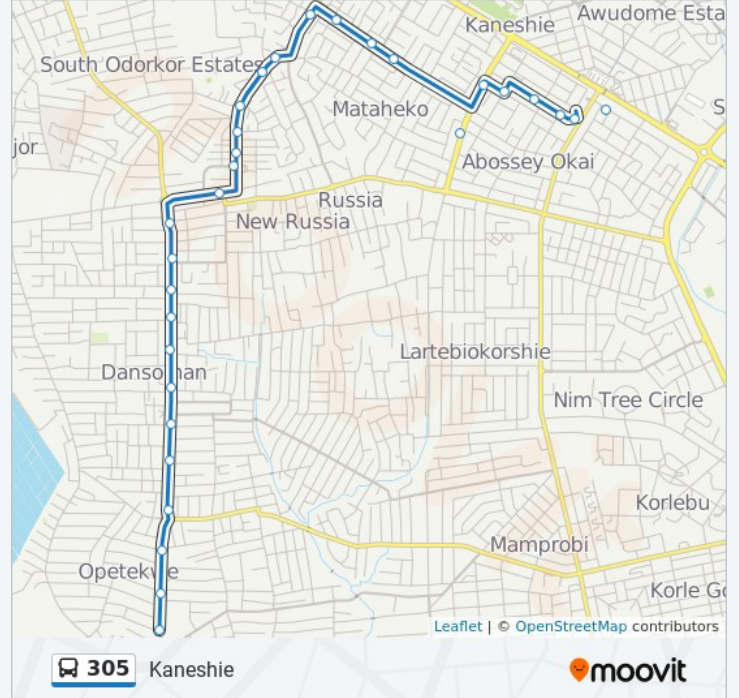

 305

Dansoman

[View In Website Mode](#)

The 305 bus line (Dansoman) has 2 routes. For regular weekdays, their operation hours are:

(1) Dansoman: 5:00 AM - 9:50 PM (2) Kaneshie: 5:00 AM - 9:50 PM

Use the Moovit App to find the closest 305 bus station near you and find out when is the next 305 bus arriving.

Direction: Dansoman

26 stops

[VIEW LINE SCHEDULE](#)

Kaneshie
Jt
Peace Clinic
Mataheko Police Quarters
Mataheko Pharmacy
1 Plus 1
Dansoman Asoredanho
Asoredanho Curve
Akukofoto
Abomatte
Dansoman Polyclinic
Dansoman First Stop
Zodiac
Dansoman Roundabout
King Solomon
Mama's Inn
Beecham
Sahara
Emmanuel Presby
Dansoman Control
Dansoman Police Station
Dansoman Market

Stops: 30

Trip Duration: 32 min

Line Summary:

Asoredanho Curve

Dansoman Asoredanho

1 Plus 1

Mataheko Pharmacy

Mataheko Police Quarters

Jt

Kateco

Central University

Kant

Ashley's

Dansoman Trotro Station

Kaneshie

305 bus time schedules and route maps are available in an offline PDF at moovitapp.com. Use the [Moovit App](#) to see live bus times, train schedule or subway schedule, and step-by-step directions for all public transit in Accra.