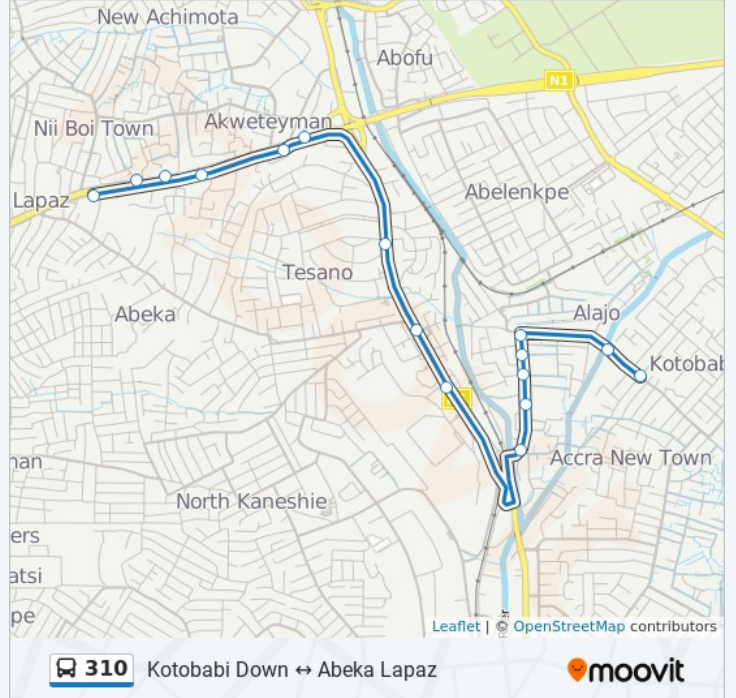

Kotobabi Down ↔ Abeka Lapaz

[View In Website Mode](#)

The 310 bus line (Kotobabi Down ↔ Abeka Lapaz) has 2 routes. For regular weekdays, their operation hours are:
 (1) Abeka Lapaz: 5:00 AM - 9:57 PM (2) Kotobabi Down: 5:00 AM - 9:57 PM
 Use the Moovit App to find the closest 310 bus station near you and find out when is the next 310 bus arriving.

Direction: Abeka Lapaz

36 stops

[VIEW LINE SCHEDULE](#)

- Kotobabi Down
- Top Class
- Club 1000
- Abavana
- Kotobabi Police Station
- Taxi Rank
- Nkansah Gyan
- Five Five
- Master Chef
- Agbadinar
- Accra New Town (37 Station)
- Newtown Total
- Lapaz Station
- Olympic Junction
- Roman Junction
- Akoko Darko Junction
- Alajo
- Cat
- Abeka Junction
- Abeka Junction Curve
- Fitting Shop
- Abrantie

Filling Station

Taxi Rank Alajo

Pele

Alajo T-Junction

Ridge

310 bus Time Schedule

Kotobabi Down Route Timetable:

Sunday	5:00 AM - 9:57 PM
Monday	5:00 AM - 9:57 PM
Tuesday	5:00 AM - 9:57 PM
Wednesday	5:00 AM - 9:57 PM
Thursday	5:00 AM - 9:57 PM
Friday	5:00 AM - 9:57 PM
Saturday	5:00 AM - 9:57 PM

310 bus Info

Direction: Kotobabi Down

Stops: 16

Trip Duration: 18 min

Line Summary:

Kotobabi Down (Polo Park)

310 bus time schedules and route maps are available in an offline PDF at moovitapp.com. Use the [Moovit App](#) to see live bus times, train schedule or subway schedule, and step-by-step directions for all public transit in Accra.