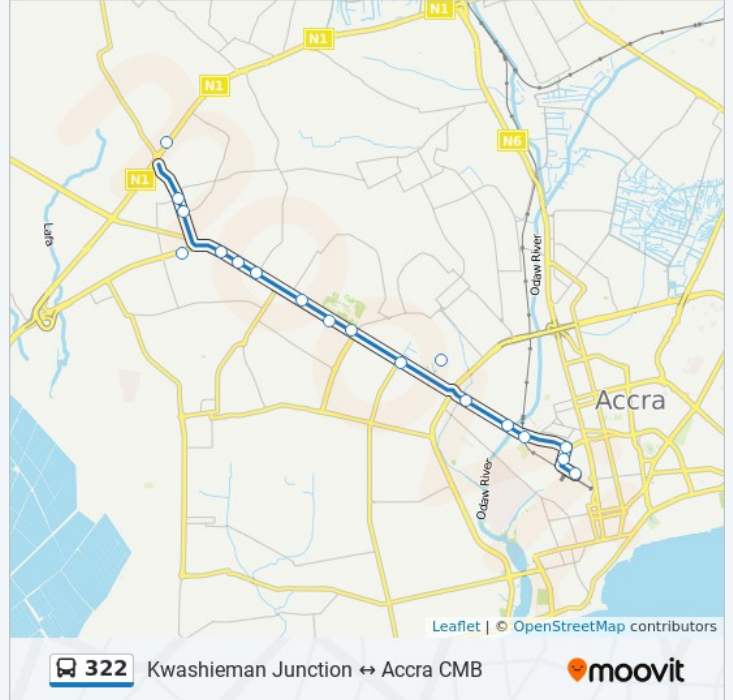

 322

Kwashieman Junction ↔ Accra CMB

[View In Website Mode](#)

The 322 bus line (Kwashieman Junction ↔ Accra CMB) has 2 routes. For regular weekdays, their operation hours are:
 (1) Accra Cmb: 5:00 AM - 9:40 PM (2) Kwashieman Junction: 5:00 AM - 9:40 PM
 Use the Moovit App to find the closest 322 bus station near you and find out when is the next 322 bus arriving.

Direction: Accra Cmb

21 stops

[VIEW LINE SCHEDULE](#)

- Kwashieman Junction
- Odorkor
- Water
- Darkuman Junction
- Atico
- Mataheko Quarters
- Accra Academy
- First Light
- Kaneshie First Bridge
- Kaneshie Foot Bridge
- Kaneshie Second Bridge
- Kaneshie
- Pamprom
- Kaneshie Roundabout
- Cold Store
- Graphic
- First Gate
- Kingsway
- Railways
- Kingsway
- Accra Cmb

322 bus Info

Direction: Accra Cmb

Stops: 21

Trip Duration: 74 min

Line Summary:

Direction: Kwashieman Junction

18 stops

[VIEW LINE SCHEDULE](#)

322 bus Info

Direction: Kwashieman Junction

Stops: 18

Trip Duration: 38 min

Line Summary:

322 bus time schedules and route maps are available in an offline PDF at moovitapp.com. Use the [Moovit App](#) to see live bus times, train schedule or subway schedule, and step-by-step directions for all public transit in Accra.