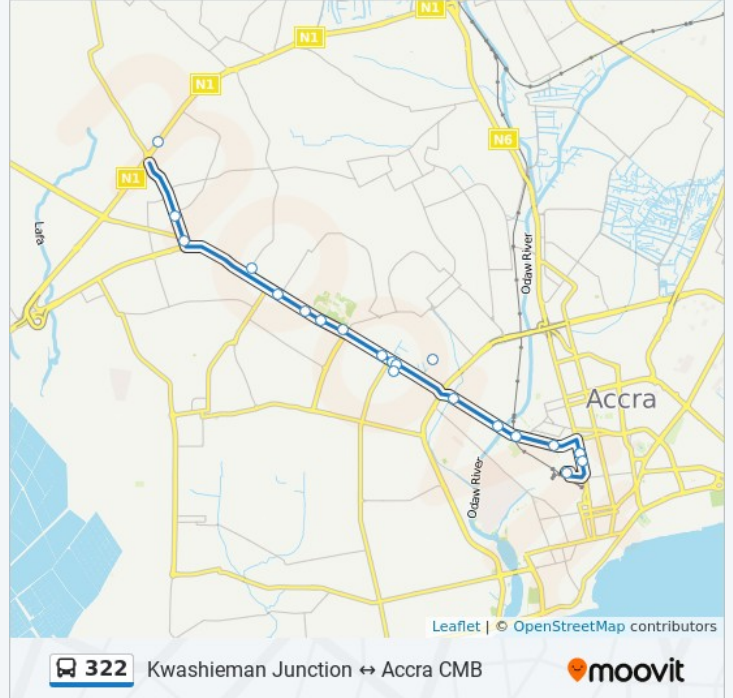

 322

Kwashieman Junction ↔ Accra CMB

[View In Website Mode](#)

The 322 bus line (Kwashieman Junction ↔ Accra CMB) has 2 routes. For regular weekdays, their operation hours are:
 (1) Accra Cmb: 5:00 AM - 9:40 PM (2) Kwashieman Junction: 5:00 AM - 9:40 PM
 Use the Moovit App to find the closest 322 bus station near you and find out when is the next 322 bus arriving.

Direction: Accra Cmb

21 stops

[VIEW LINE SCHEDULE](#)

- Kwashieman Junction
- Odorkor
- Water
- Darkuman Junction
- Atico
- Mataheko Quarters
- Accra Academy
- First Light
- Kaneshie First Bridge
- Kaneshie Foot Bridge
- Kaneshie Second Bridge
- Kaneshie
- Pamprom
- Kaneshie Roundabout
- Cold Store
- Graphic
- First Gate
- Kingsway
- Railways
- Kingsway
- Accra Cmb

322 bus Time Schedule

Accra Cmb Route Timetable:

Sunday	5:00 AM - 9:40 PM
Monday	5:00 AM - 9:40 PM
Tuesday	5:00 AM - 9:40 PM
Wednesday	5:00 AM - 9:40 PM
Thursday	5:00 AM - 9:40 PM
Friday	5:00 AM - 9:40 PM
Saturday	5:00 AM - 9:40 PM

322 bus Info

Direction: Accra Cmb

Stops: 21

Trip Duration: 74 min

Line Summary:

Direction: Kwashieman Junction

18 stops

[VIEW LINE SCHEDULE](#)