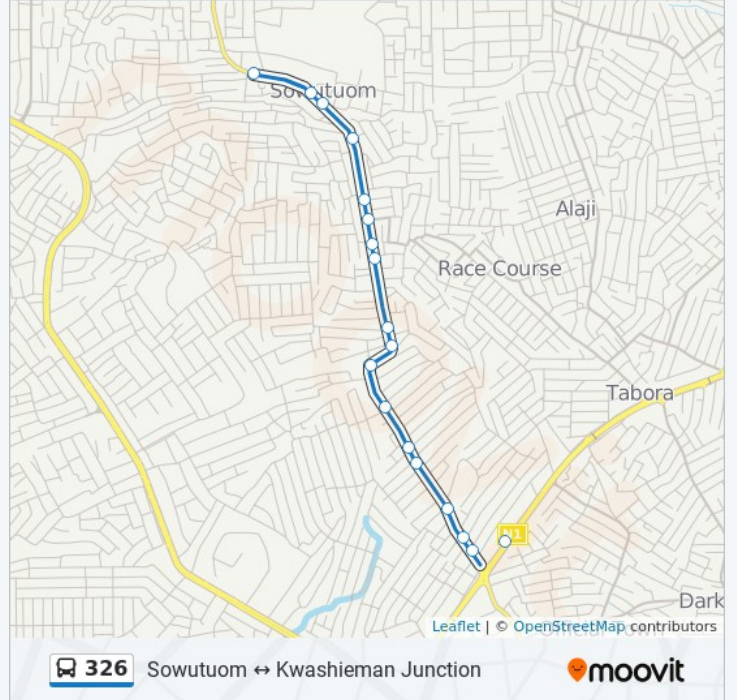

**Direction: Kwashieman Junction**

19 stops

[VIEW LINE SCHEDULE](#)

- Sowutuom Last Stop
- Pentecost
- Sowutuom Market
- Sowutuom Chopbar
- Dega
- Rescue Point
- Africa
- Polo
- Auntie Aku
- Assiamah
- Santa Maria
- Drug Store
- Video Junction
- Family Friend
- Santa Maria Blue Kiosk
- Jah Love
- Christ Mission
- Kwashieman Junction
- Kwashieman

- Kwashieman Junction
- Goil
- Christ Mission
- Jah Love
- Santa Maria Blue Kiosk
- Family Friend
- Drug Store
- Santa Maria
- Assiamah
- Auntie Aku
- Africa
- Rescue Point
- Dega
- Chop Bar
- Market
- Vulcanizer
- Printing Press
- Sowutuom

**326 bus Time Schedule**

Sowutuom Route Timetable:

Sunday	5:00 AM - 9:50 PM
Monday	5:00 AM - 9:50 PM
Tuesday	5:00 AM - 9:50 PM
Wednesday	5:00 AM - 9:50 PM
Thursday	5:00 AM - 9:50 PM
Friday	5:00 AM - 9:50 PM
Saturday	5:00 AM - 9:50 PM

**326 bus Info**

**Direction:** Sowutuom

**Stops:** 18

**Trip Duration:** 15 min

**Line Summary:**

326 bus time schedules and route maps are available in an offline PDF at [moovitapp.com](https://moovitapp.com). Use the [Moovit App](#) to see live bus times, train schedule or subway schedule, and step-by-step directions for all public transit in Accra.