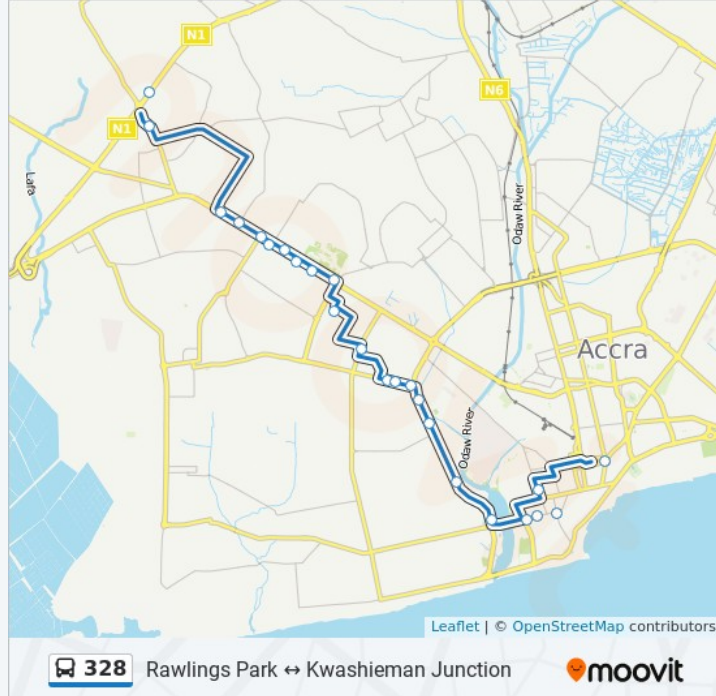

**Direction: Kwashieman Junction**

24 stops

[VIEW LINE SCHEDULE](#)

Accra Rawlings Park

Palledium

Akoto Lante

Agbado

Utc

**328 bus Info**

**Direction:** Kwashieman Junction

**Stops:** 24

**Trip Duration:** 52 min

**Line Summary:**

Kwashieman School Junction

Kwashieman Junction

### Direction: Rawlings Park

35 stops

[VIEW LINE SCHEDULE](#)

Kwashieman Junction

Kwashieman School Junction

Odorkor Official Town Junction

Darkuman Junction

Circle Station

### 328 bus Info

**Direction:** Rawlings Park

**Stops:** 35

**Trip Duration:** 53 min

**Line Summary:**

Ashfoam

Ghana Commercial Bank

Fan Milk Junction