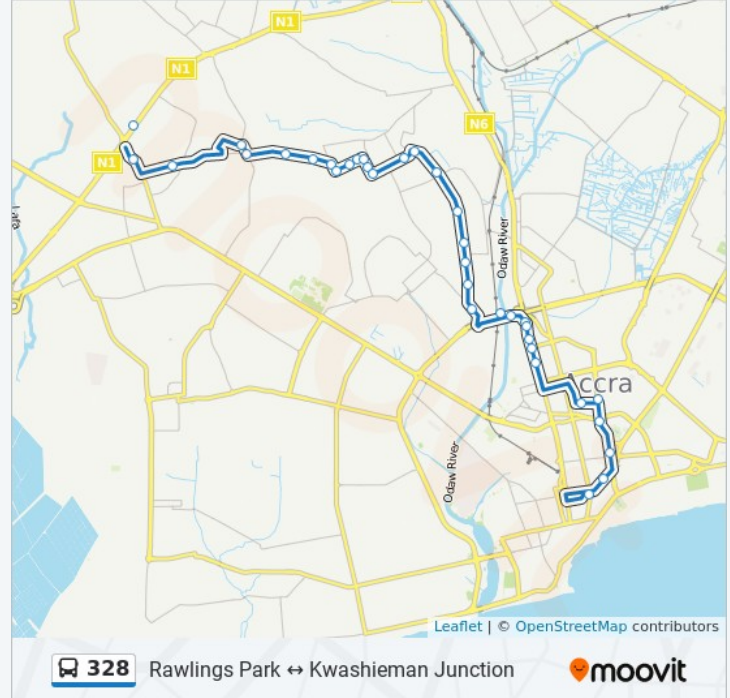

Ashfoam

Ghana Commercial Bank

Fan Milk Junction

Fan Milk

Neoplan

Circle Last Stop

Commercial Bank

PTC

Dance Bar

Adabraka

Adabraka Market

Teachers Hall

Tigo Office

Accra Technical University

Kinbu

Makola Market

Accra Rawlings Park

328 bus time schedules and route maps are available in an offline PDF at moovitapp.com. Use the [Moovit App](#) to see live bus times, train schedule or subway schedule, and step-by-step directions for all public transit in Accra.

[About Moovit](#) • [MaaS Solutions](#) • [Supported Countries](#) • [Mooviter Community](#)

© 2023 Moovit - All Rights Reserved

Check Live Arrival Times