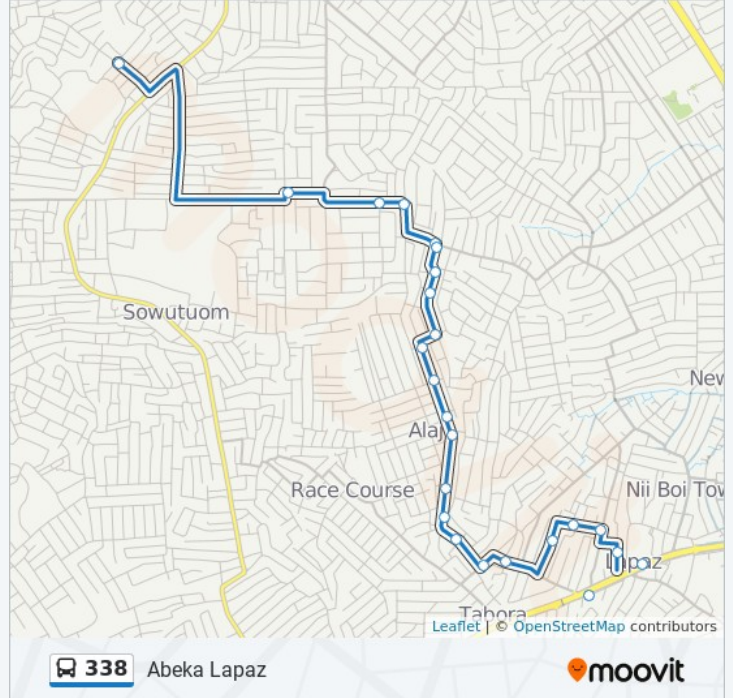

Direction: Abeka Lapaz

24 stops

[VIEW LINE SCHEDULE](#)

- Lomnava
- Lomnava First Curve
- Ayigbe Junction
- Israel Junction
- Alhaji Station
- Tabora Alhaji
- Alhaji Curve
- Walaako
- Star Junction
- Tabora Asoredanho
- Tabora Junction
- Tabora Lighthouse
- Scorpion
- Tabora Number 6
- Tabora Number 5
- Tabora Number 4
- Tabora Number 3
- Lapaz Market
- Abrantie
- Lapaz Community Hospital
- Lapaz Masalaashie
- Lapaz Last Stop

338 bus Info

Direction: Abeka Lapaz

Stops: 24

Trip Duration: 32 min

Line Summary:

Lapaz Station

Abeka Lapaz

Direction: Lomnava

26 stops

[VIEW LINE SCHEDULE](#)

Abeka Lapaz

Lapaz Community Junction

Lapaz Market

Tabora Number 3

Tabora Number 4

Lapaz Borlaso

338 bus Info

Direction: Lomnava

Stops: 26

Trip Duration: 34 min

Line Summary:

Isreal Station

Lomnava First Curve

Second Curve