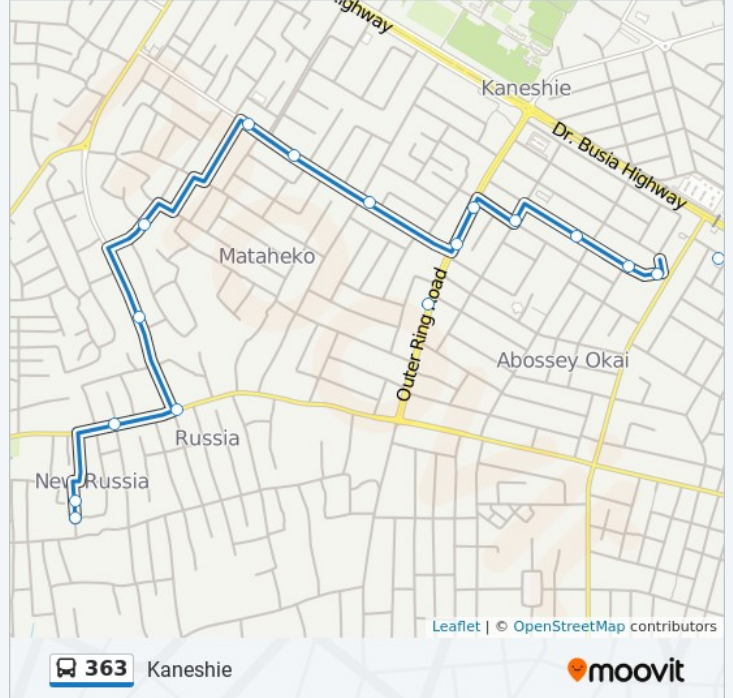

 **363**

Kaneshie

[View In Website Mode](#)

The 363 bus line (Kaneshie) has 2 routes. For regular weekdays, their operation hours are:

(1) Kaneshie: 5:00 AM - 9:50 PM (2) Mataheko: 5:00 AM - 9:50 PM

Use the Moovit App to find the closest 363 bus station near you and find out when is the next 363 bus arriving.

Direction: Kaneshie

17 stops

[VIEW LINE SCHEDULE](#)

Mataheko
New Russia
Okwahu Motors
Mars Junction
Mars
Liberty
Mataheko Pharmacy
Mataheko Police Quarters
Peace Clinic
Jt
Flamingo
Kateco
Central University
Kant
Ashley's
Dansoman Trotro Station
Kaneshie

363 bus Time Schedule

Kaneshie Route Timetable:

Sunday	5:00 AM - 9:50 PM
Monday	5:00 AM - 9:50 PM
Tuesday	5:00 AM - 9:50 PM
Wednesday	5:00 AM - 9:50 PM
Thursday	5:00 AM - 9:50 PM
Friday	5:00 AM - 9:50 PM
Saturday	5:00 AM - 9:50 PM

363 bus Info

Direction: Kaneshie

Stops: 17

Trip Duration: 25 min

Line Summary:

Direction: Mataheko

12 stops

[VIEW LINE SCHEDULE](#)