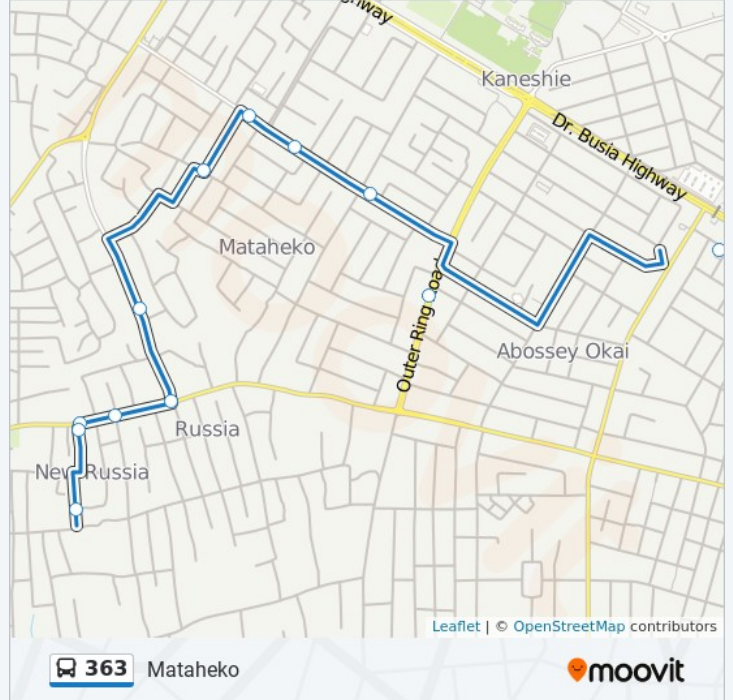

363 bus Info

Direction: Kaneshie

Stops: 17

Trip Duration: 25 min

Line Summary:

Direction: Mataheko

12 stops

[VIEW LINE SCHEDULE](#)

Kaneshie

Jt

Peace Clinic

Mataheko Police Quarters

Mataheko Pharmacy

Station

Mars

Filling Station

Okwahu Motors

Slow Down

New Russia Last Stop

Mataheko

363 bus Time Schedule

Mataheko Route Timetable:

Sunday	5:00 AM - 9:50 PM
Monday	5:00 AM - 9:50 PM
Tuesday	5:00 AM - 9:50 PM
Wednesday	5:00 AM - 9:50 PM
Thursday	5:00 AM - 9:50 PM
Friday	5:00 AM - 9:50 PM
Saturday	5:00 AM - 9:50 PM

363 bus Info

Direction: Mataheko

Stops: 12

Trip Duration: 30 min

Line Summary:

363 bus time schedules and route maps are available in an offline PDF at moovitapp.com. Use the [Moovit App](#) to see live bus times, train schedule or subway schedule, and step-by-step directions for all public transit in Accra.