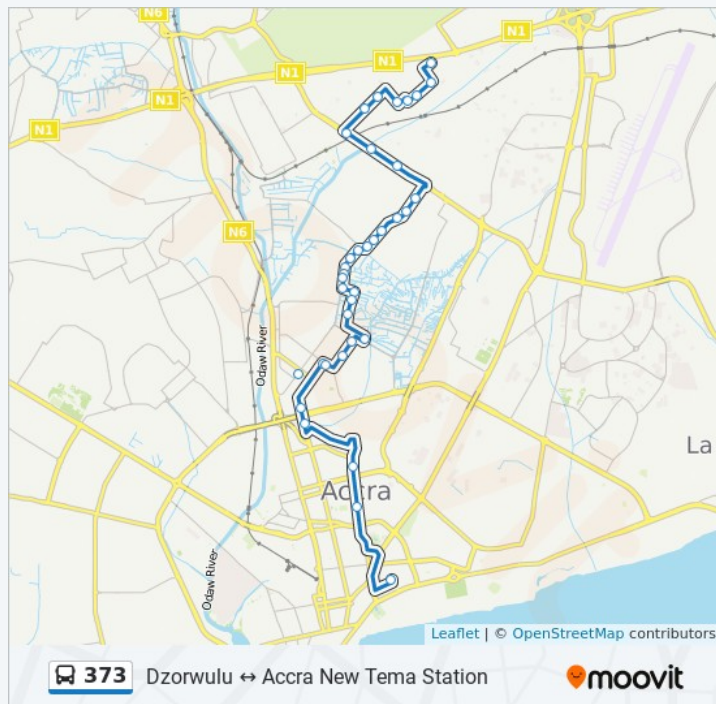

Top Class

Pig Farm

Roman Ridge

Ebony

Dzorwulu Junction

Fidelity

Junction

Bayere Junction

### 373 bus Info

**Direction:** Dzorwulu

**Stops:** 36

**Trip Duration:** 120 min

**Line Summary:**

subway schedule, and step-by-step directions for all public transit in Accra.

[About Moovit](#) • [MaaS Solutions](#) • [Supported Countries](#) • [Mooviter Community](#)