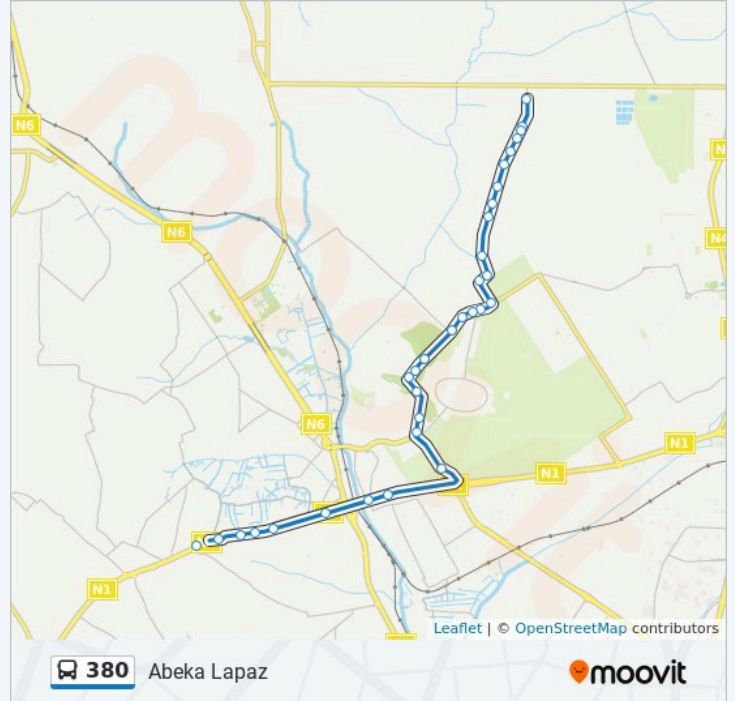

Direction: Abeka Lapaz

32 stops

[VIEW LINE SCHEDULE](#)

Barclays
Barrier
Post Box
Pharmacy
Flower Pot
Clinic/ Police Container
Communication
Sign Board
Westlands Junction
Bridge
1st Curve
2nd Curve
Gimpa Junction
Airways Junction
Pure Fire
Kisseman Junction
Christian Village
Polo
Golf Park
Achimota Hospital Curve
Achimota Hospital

380 bus Info

Direction: Abeka Lapaz

Stops: 32

Trip Duration: 40 min

Line Summary:

- Pwd
- Achimota Club House
- Forestry
- Abofu
- Achimota Overhead
- Akweteyman
- Fly Top
- Lapaz Market
- Bambolino
- Nii Boi Town Junction
- Abeka Lapaz

Direction: Haatso

22 stops

[VIEW LINE SCHEDULE](#)

- Abeka Lapaz
- Lapaz Market
- Fly Top
- Suzzy's Inn
- Akweteyman
- Achimota Overhead
- Abofu
- Cp
- Achimota Club House
- Pwd
- Achimota Hospital
- Golf Park
- Polo
- Christian Village
- Kisseman Junction
- Pure Fire
- Airways Junction
- Westlands Junction

Direction: Haatso

Stops: 22

Trip Duration: 34 min

Line Summary:

Clinic

Allied Fuel Station

Pharmacy

Haatso