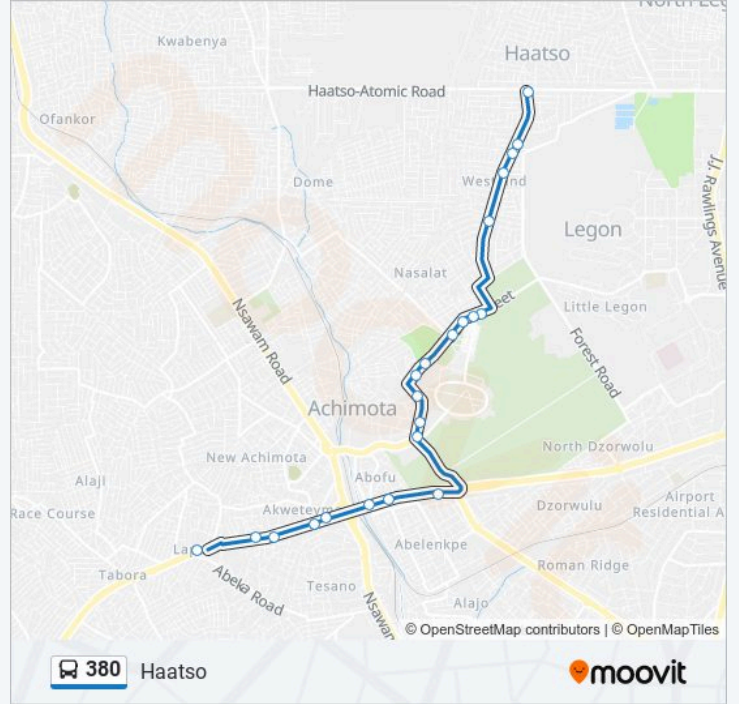

Direction: Abeka Lapaz

32 stops

[VIEW LINE SCHEDULE](#)

Barclays
Barrier
Post Box
Pharmacy
Flower Pot
Clinic/ Police Container
Communication
Sign Board
Westlands Junction
Bridge
1st Curve
2nd Curve
Gimpa Junction
Airways Junction
Pure Fire
Kisseman Junction
Christian Village
Polo
Golf Park
Achimota Hospital Curve
Achimota Hospital

380 bus Info

Direction: Abeka Lapaz

Stops: 32

Trip Duration: 40 min

Line Summary:

- Pwd
- Achimota Club House
- Forestry
- Abofu
- Achimota Overhead
- Akweteyman
- Fly Top
- Lapaz Market
- Bambolino
- Nii Boi Town Junction
- Abeka Lapaz

Direction: Haatso

22 stops

[VIEW LINE SCHEDULE](#)

- Abeka Lapaz
- Lapaz Market
- Fly Top
- Suzzy's Inn
- Akweteyman
- Achimota Overhead
- Abofu
- Cp
- Achimota Club House
- Pwd
- Achimota Hospital
- Golf Park
- Polo
- Christian Village
- Kisseman Junction
- Pure Fire
- Airways Junction
- Westlands Junction

Direction: Haatso

Stops: 22

Trip Duration: 34 min

Line Summary:

Clinic

Allied Fuel Station

Pharmacy

Haatso