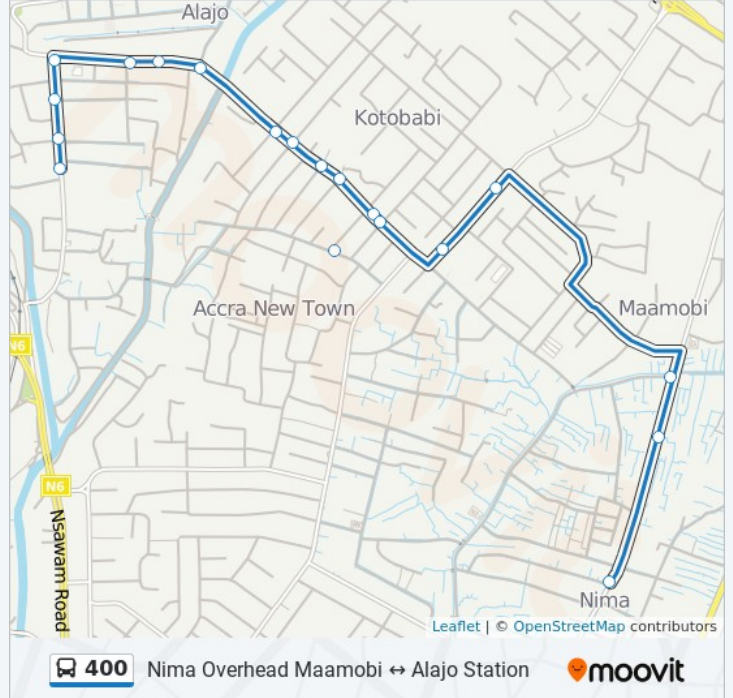

## Direction: Alajo Station

19 stops

[VIEW LINE SCHEDULE](#)

Nima Station  
Alaska  
Gutter  
Abavana  
Kotobabi Police Station  
Prempeh  
Tobinco Junction  
Labour Centre  
Kotobabi Market Junction  
Social  
Kotobabi Down (Polo Park)  
Modest  
Polo Junction  
Merciful Hotel  
Alajo Blue Kiosk  
Alajo T-Junction  
Pele  
Taxi Rank Alajo  
Alajo Station

## 400 bus Time Schedule

Alajo Station Route Timetable:

Sunday	5:00 AM - 9:40 PM
Monday	5:00 AM - 9:40 PM
Tuesday	5:00 AM - 9:40 PM
Wednesday	5:00 AM - 9:40 PM
Thursday	5:00 AM - 9:40 PM
Friday	5:00 AM - 9:40 PM
Saturday	5:00 AM - 9:40 PM

## 400 bus Info

**Direction:** Alajo Station

**Stops:** 19

**Trip Duration:** 39 min

**Line Summary:**

## Direction: Nima Overhead Maamobi

19 stops

[VIEW LINE SCHEDULE](#)

- Alajo Station
- Taxi Rank Alajo
- Pele
- Alajo T-Junction
- Alajo Blue Kiosk
- Polo Junction
- Ridge
- Modest
- Kotobabi Down (Polo Park)
- Ojawe
- Kotobabi Night Market
- Prempeh
- Tobinco Junction
- Cj School
- Kotobabi Police Station
- Polyclinic Junction
- Maamobi
- Gutter