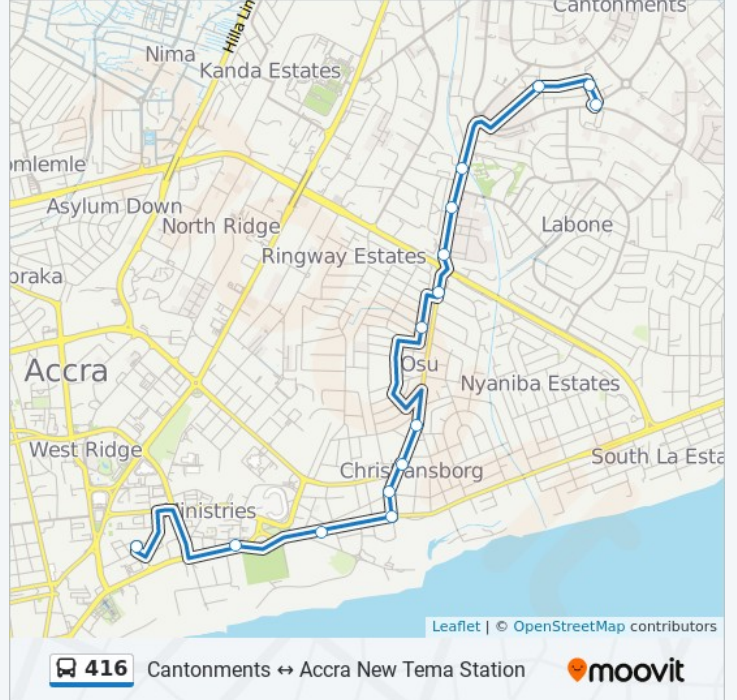

Use the Moovit App to find the closest 416 bus station near you and find out when is the next 416 bus arriving.

Direction: Accra New Tema Station

21 stops

[VIEW LINE SCHEDULE](#)

- Cantonments
- Igp
- Junction
- Roundabout
- Aquinas
- Prisons
- Police Hospital
- Koala
- Afridom
- Ssnit
- Frankies
- Papaye
- Shell
- Osu Shell
- Presby School Junction
- Five Junction
- Second Stop/Ataa Adjetey
- Castle Junction
- Ministries
- Agric
- Accra New Tema Station

416 bus Info

Direction: Accra New Tema Station

Stops: 21

Trip Duration: 53 min

Line Summary:

Direction: Cantonments

15 stops

[VIEW LINE SCHEDULE](#)

Cantonments Route Timetable:

Sunday	5:00 AM - 9:58 PM
Monday	5:00 AM - 9:58 PM
Tuesday	5:00 AM - 9:58 PM
Wednesday	5:00 AM - 9:58 PM
Thursday	5:00 AM - 9:58 PM
Friday	5:00 AM - 9:58 PM
Saturday	5:00 AM - 9:58 PM

416 bus Info

Direction: Cantonments

Stops: 15

Trip Duration: 37 min

Line Summary:

416 bus time schedules and route maps are available in an offline PDF at moovitapp.com. Use the [Moovit App](#) to see live bus times, train schedule or subway schedule, and step-by-step directions for all public transit in Accra.