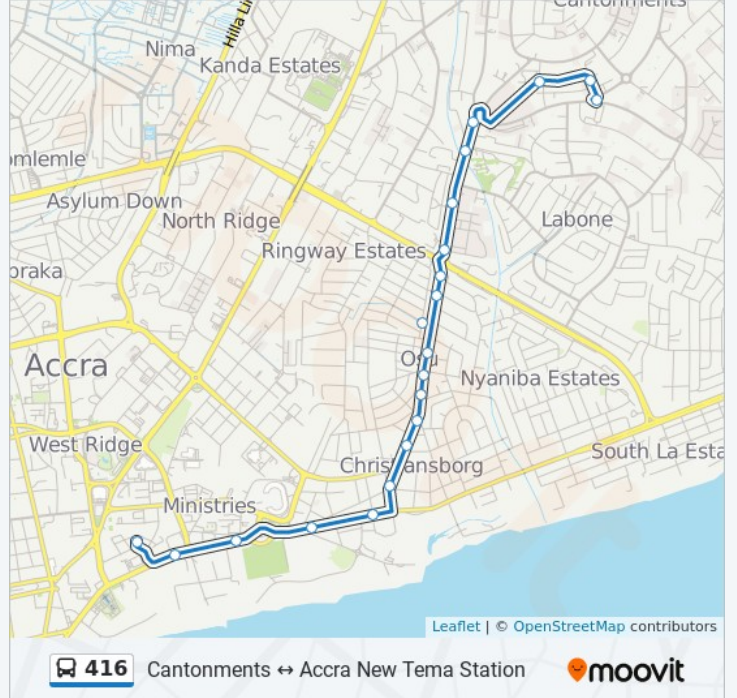

Use the Moovit App to find the closest 416 bus station near you and find out when is the next 416 bus arriving.

Direction: Accra New Tema Station

21 stops

[VIEW LINE SCHEDULE](#)

- Cantonments
- Igp
- Junction
- Roundabout
- Aquinas
- Prisons
- Police Hospital
- Koala
- Afridom
- Ssnit
- Frankies
- Papaye
- Shell
- Osu Shell
- Presby School Junction
- Five Junction
- Second Stop/Ataa Adjetey
- Castle Junction
- Ministries
- Agric
- Accra New Tema Station

416 bus Time Schedule

Accra New Tema Station Route Timetable:

Sunday	5:00 AM - 9:58 PM
Monday	5:00 AM - 9:58 PM
Tuesday	5:00 AM - 9:58 PM
Wednesday	5:00 AM - 9:58 PM
Thursday	5:00 AM - 9:58 PM
Friday	5:00 AM - 9:58 PM
Saturday	5:00 AM - 9:58 PM

416 bus Info

Direction: Accra New Tema Station

Stops: 21

Trip Duration: 53 min

Line Summary:

Direction: Cantonments

15 stops

[VIEW LINE SCHEDULE](#)

Cantonments Route Timetable:

Sunday	5:00 AM - 9:58 PM
Monday	5:00 AM - 9:58 PM
Tuesday	5:00 AM - 9:58 PM
Wednesday	5:00 AM - 9:58 PM
Thursday	5:00 AM - 9:58 PM
Friday	5:00 AM - 9:58 PM
Saturday	5:00 AM - 9:58 PM