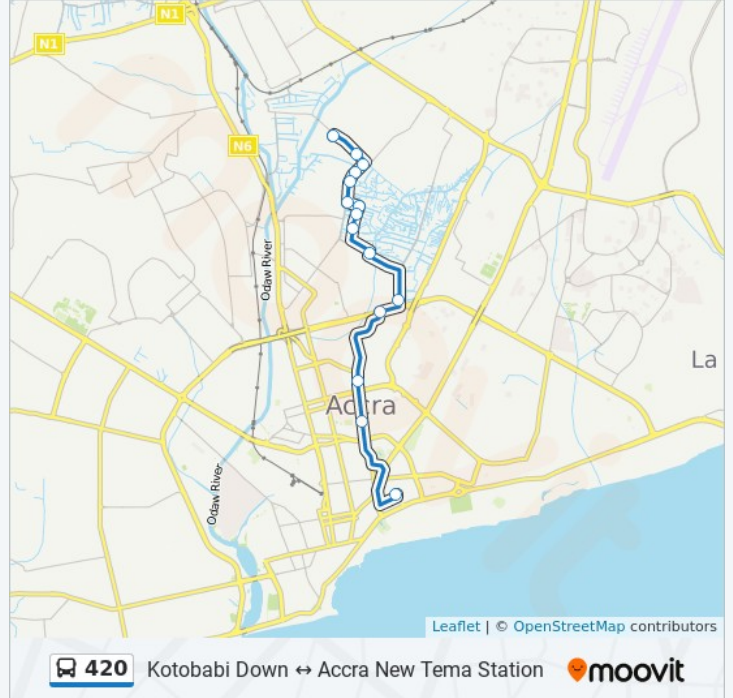

Use the Moovit App to find the closest 420 bus station near you and find out when is the next 420 bus arriving.

**Direction: Accra New Tema Station**

11 stops

[VIEW LINE SCHEDULE](#)

- Kotobabi Down
- Tobinco Junction
- Caprice
- Circle Asoredanho
- Circle
- Dance Bar
- Adabraka Market
- Roxy Cinema
- Kingsway
- Railways
- Accra New Tema Station

**420 bus Info**

**Direction:** Accra New Tema Station

**Stops:** 11

**Trip Duration:** 40 min

**Line Summary:**

**Direction: Kotobabi Down**

15 stops

[VIEW LINE SCHEDULE](#)

Kotobabi Down Route Timetable:

Sunday	5:00 AM - 9:45 PM
Monday	5:00 AM - 9:45 PM
Tuesday	5:00 AM - 9:45 PM
Wednesday	5:00 AM - 9:45 PM
Thursday	5:00 AM - 9:45 PM
Friday	5:00 AM - 9:45 PM
Saturday	5:00 AM - 9:45 PM

**420 bus Info**

**Direction:** Kotobabi Down

**Stops:** 15

**Trip Duration:** 37 min

**Line Summary:**

420 bus time schedules and route maps are available in an offline PDF at [moovitapp.com](https://moovitapp.com). Use the [Moovit App](#) to see live bus times, train schedule or subway schedule, and step-by-step directions for all public transit in Accra.