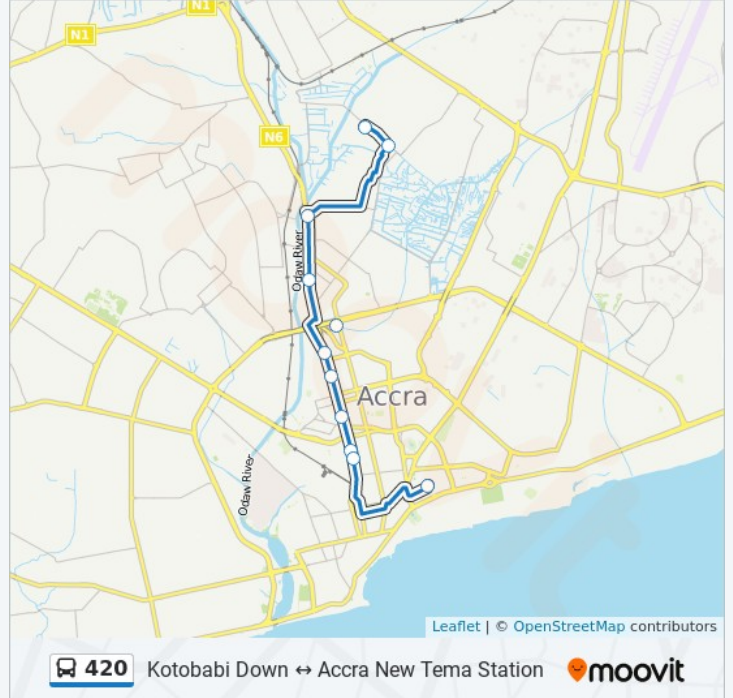

420

Kotobabi Down ↔ Accra New Tema Station

View In Website Mode

The 420 bus line (Kotobabi Down ↔ Accra New Tema Station) has 2 routes. For regular weekdays, their operation hours are:

(1) Accra New Tema Station: 5:00 AM - 9:45 PM(2) Kotobabi Down: 5:00 AM - 9:45 PM

Use the Moovit App to find the closest 420 bus station near you and find out when is the next 420 bus arriving.

**Direction: Accra New Tema Station**

11 stops

[VIEW LINE SCHEDULE](#)

- Kotobabi Down
- Tobinco Junction
- Caprice
- Circle Asoredanho
- Circle
- Dance Bar
- Adabraka Market
- Roxy Cinema
- Kingsway
- Railways
- Accra New Tema Station

**420 bus Time Schedule**

Accra New Tema Station Route Timetable:

Sunday	5:00 AM - 9:45 PM
Monday	5:00 AM - 9:45 PM
Tuesday	5:00 AM - 9:45 PM
Wednesday	5:00 AM - 9:45 PM
Thursday	5:00 AM - 9:45 PM
Friday	5:00 AM - 9:45 PM
Saturday	5:00 AM - 9:45 PM

**420 bus Info**

**Direction:** Accra New Tema Station

**Stops:** 11

**Trip Duration:** 40 min

**Line Summary:**

**Direction: Kotobabi Down**

15 stops

[VIEW LINE SCHEDULE](#)