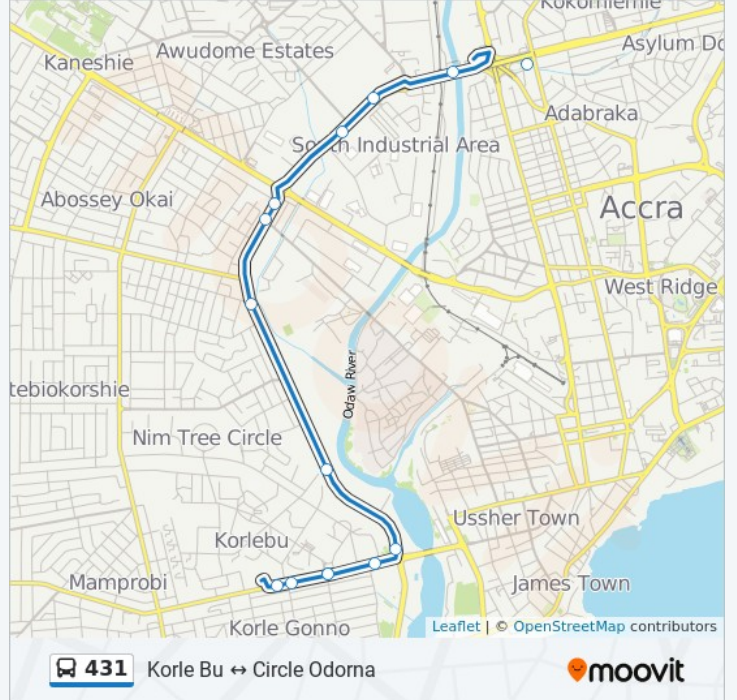

Use the Moovit App to find the closest 431 bus station near you and find out when is the next 431 bus arriving.

**Direction: Circle Odorna**

12 stops

[VIEW LINE SCHEDULE](#)

- Korle Bu
- New Station
- Total
- Korle Bu
- Korle-Bu Barber
- Accra Royal
- Mortuary
- Total
- Roundabout
- State Transport
- Neoplan
- Circle Last Stop

### Direction: Korle Bu

14 stops

[VIEW LINE SCHEDULE](#)

- Circle
- Circle Neoplan Station
- Awudome Cemetery
- State Transport
- Abossey Okai
- Total
- Ayigbe Town
- Mortuary
- Junction
- Korle-Bu Barber
- Korle Bu
- Total
- New Station
- Korle Bu

### 431 bus Time Schedule

Korle Bu Route Timetable:

Sunday	5:00 AM - 9:50 PM
Monday	5:00 AM - 9:50 PM
Tuesday	5:00 AM - 9:50 PM
Wednesday	5:00 AM - 9:50 PM
Thursday	5:00 AM - 9:50 PM
Friday	5:00 AM - 9:50 PM
Saturday	5:00 AM - 9:50 PM

### 431 bus Info

**Direction:** Korle Bu

**Stops:** 14

**Trip Duration:** 37 min

**Line Summary:**

431 bus time schedules and route maps are available in an offline PDF at [moovitapp.com](https://moovitapp.com). Use the [Moovit App](#) to see live bus times, train schedule or subway schedule, and step-by-step directions for all public transit in Accra.