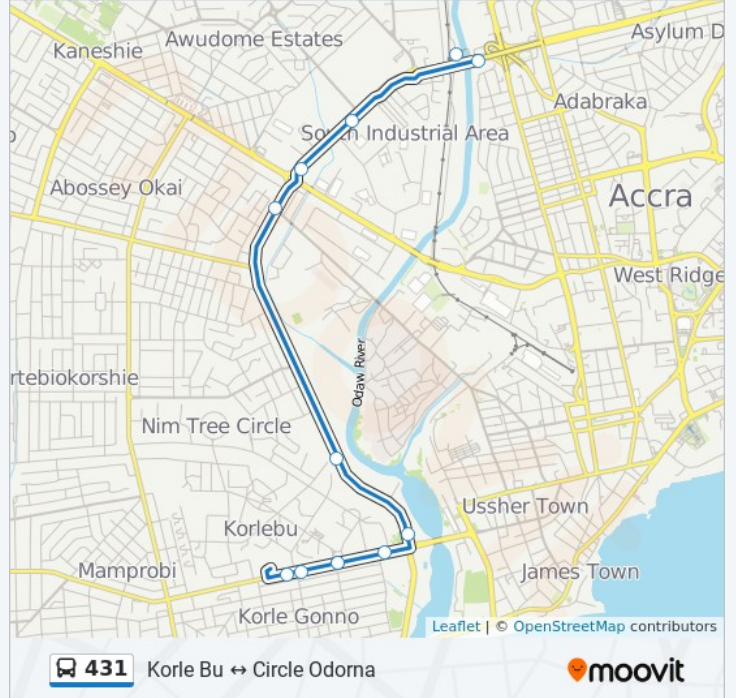

Use the Moovit App to find the closest 431 bus station near you and find out when is the next 431 bus arriving.

**Direction: Circle Odorna**

12 stops

[VIEW LINE SCHEDULE](#)

- Korle Bu
- New Station
- Total
- Korle Bu
- Korle-Bu Barber
- Accra Royal
- Mortuary
- Total
- Roundabout
- State Transport
- Neoplan
- Circle Last Stop

**431 bus Time Schedule**

Circle Odorna Route Timetable:

Sunday	5:00 AM - 9:50 PM
Monday	5:00 AM - 9:50 PM
Tuesday	5:00 AM - 9:50 PM
Wednesday	5:00 AM - 9:50 PM
Thursday	5:00 AM - 9:50 PM
Friday	5:00 AM - 9:50 PM
Saturday	5:00 AM - 9:50 PM

**431 bus Info**

**Direction:** Circle Odorna

**Stops:** 12

**Trip Duration:** 37 min

**Line Summary:**

### Direction: Korle Bu

14 stops

[VIEW LINE SCHEDULE](#)

- Circle
- Circle Neoplan Station
- Awudome Cemetery
- State Transport
- Abossey Okai
- Total
- Ayigbe Town
- Mortuary
- Junction
- Korle-Bu Barber
- Korle Bu
- Total
- New Station
- Korle Bu