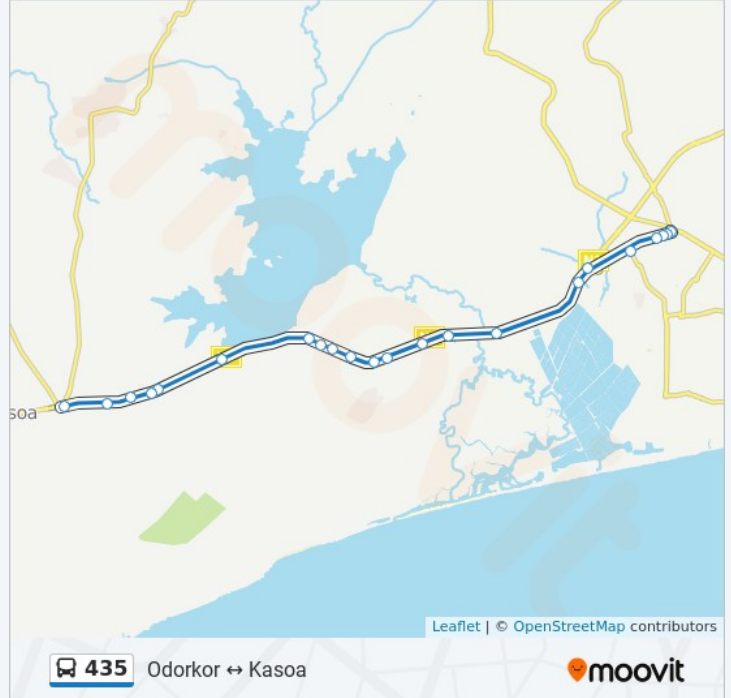

Busia Junction

Cold Store

Odorkor

Odorkor (Main Bus Stop)

435 bus time schedules and route maps are available in an offline PDF at moovitapp.com. Use the [Moovit App](#) to see live bus times, train schedule or subway schedule, and step-by-step directions for all public transit in Accra.

[About Moovit](#) • [MaaS Solutions](#) • [Supported Countries](#) • [Mooviter Community](#)

© 2023 Moovit - All Rights Reserved

Check Live Arrival Times