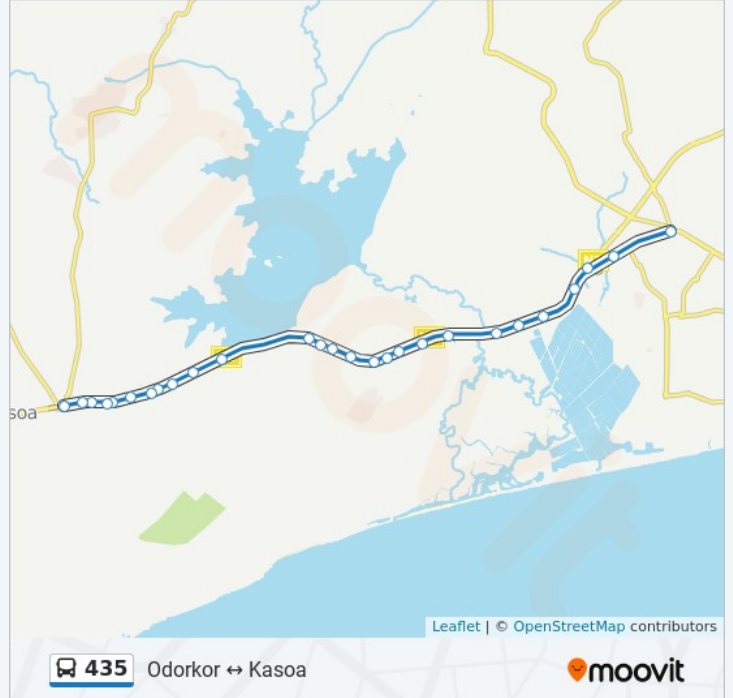

435 bus Info

Direction: Kasoa

Stops: 27

Trip Duration: 34 min

Line Summary:

Iron City
Amanfrom
Pink Fm
Second
Kasoa

Direction: Odorkor

22 stops

[VIEW LINE SCHEDULE](#)

Kasoa
Amanfrom
Washing Bay
Galelia Market
Galelia
Tuba
Broadcasting
Mile Eleven
Ayigbe Town
Bortianor
Shoprite
Scc
Weija Barrier
Modex
Tetegu
Mccarthy
Mallam Junction
Sakaman

435 bus Time Schedule

Odorkor Route Timetable:

Sunday	5:00 AM - 9:50 PM
Monday	5:00 AM - 9:50 PM
Tuesday	5:00 AM - 9:50 PM
Wednesday	5:00 AM - 9:50 PM
Thursday	5:00 AM - 9:50 PM
Friday	5:00 AM - 9:50 PM
Saturday	5:00 AM - 9:50 PM

435 bus Info

Direction: Odorkor

Stops: 22

Trip Duration: 34 min

Line Summary:

Busia Junction

Cold Store

Odorkor