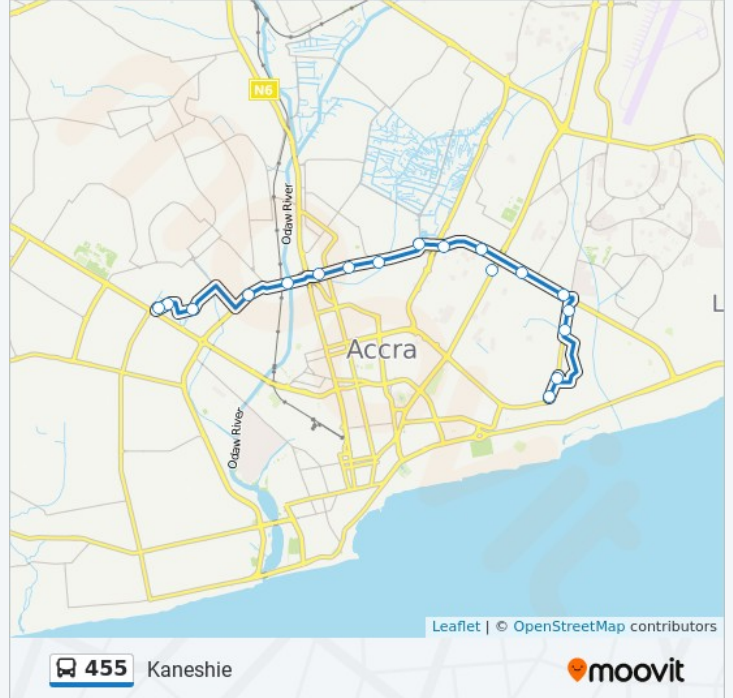

 455

Kaneshie

[View In Website Mode](#)

The 455 bus line (Kaneshie) has 2 routes. For regular weekdays, their operation hours are:

(1) Kaneshie: 5:00 AM - 9:45 PM(2) Osu: 5:00 AM - 9:45 PM

Use the Moovit App to find the closest 455 bus station near you and find out when is the next 455 bus arriving.

Direction: Kaneshie

18 stops

[VIEW LINE SCHEDULE](#)

Osu
Osu Shell
Snnit
Penta Hotel
Danquah Second
Police Headquarters
Sankara
Gbc
Mobil
Nima Police Station
Paloma
Equip
Circle Overhead
Circle Neoplan Station
Awudome Cemetery
Pamprom
Kaneshie Last Stop
Kaneshie Market Station

455 bus Time Schedule

Kaneshie Route Timetable:

Sunday	5:00 AM - 9:45 PM
Monday	5:00 AM - 9:45 PM
Tuesday	5:00 AM - 9:45 PM
Wednesday	5:00 AM - 9:45 PM
Thursday	5:00 AM - 9:45 PM
Friday	5:00 AM - 9:45 PM
Saturday	5:00 AM - 9:45 PM

455 bus Info

Direction: Kaneshie

Stops: 18

Trip Duration: 63 min

Line Summary:

Direction: Osu

19 stops

[VIEW LINE SCHEDULE](#)