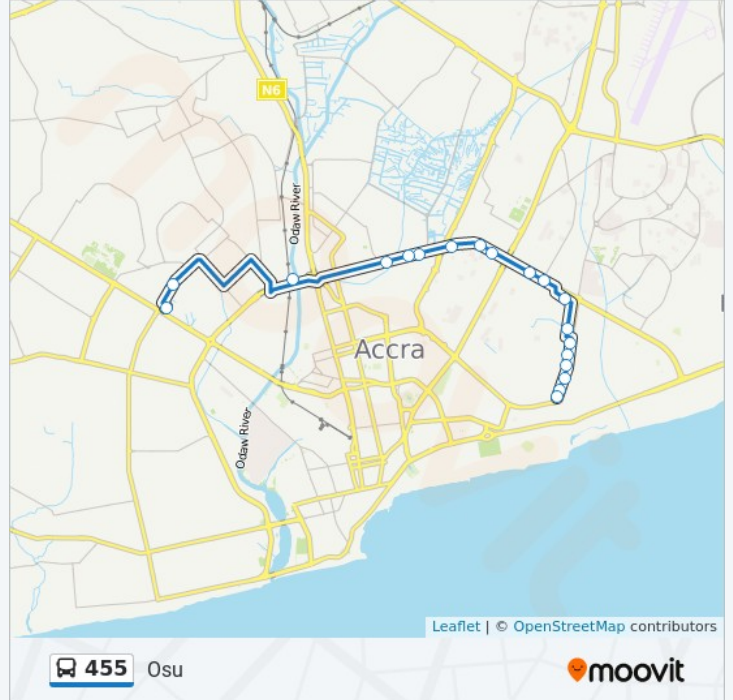

 455

Kaneshie

[View In Website Mode](#)

The 455 bus line (Kaneshie) has 2 routes. For regular weekdays, their operation hours are:

(1) Kaneshie: 5:00 AM - 9:45 PM(2) Osu: 5:00 AM - 9:45 PM

Use the Moovit App to find the closest 455 bus station near you and find out when is the next 455 bus arriving.

455 bus Info

Direction: Kaneshie

Stops: 18

Trip Duration: 63 min

Line Summary:

Direction: Osu

19 stops

[VIEW LINE SCHEDULE](#)

Osu Shell

Presby School Junction

455 bus Time Schedule

Osu Route Timetable:

Sunday	5:00 AM - 9:45 PM
Monday	5:00 AM - 9:45 PM
Tuesday	5:00 AM - 9:45 PM
Wednesday	5:00 AM - 9:45 PM
Thursday	5:00 AM - 9:45 PM
Friday	5:00 AM - 9:45 PM
Saturday	5:00 AM - 9:45 PM

455 bus Info

Direction: Osu

Stops: 19

Trip Duration: 54 min

Line Summary:

455 bus time schedules and route maps are available in an offline PDF at moovitapp.com. Use the [Moovit App](#) to see live bus times, train schedule or subway schedule, and step-by-step directions for all public transit in Accra.