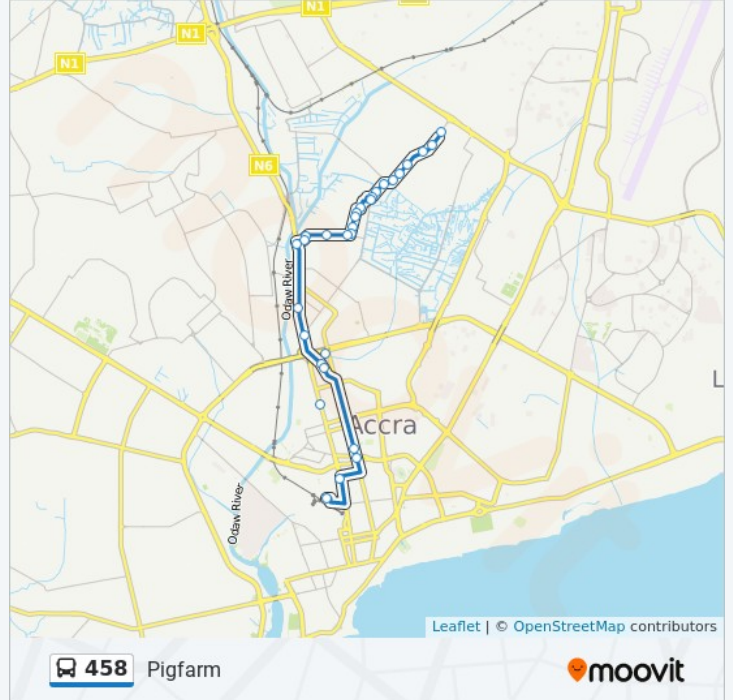

458 bus Info

Direction: Pigfarm

Stops: 30

Trip Duration: 34 min

Line Summary:

Bakery

Newtown

Five Five

Masalachi

Nkansah Gyan

Taxi Rank

Kotobabi Police Station

Vulcanizer

Abavana

Club 1000

Top Class

Pig Farm

458 bus time schedules and route maps are available in an offline PDF at moovitapp.com. Use the [Moovit App](#) to see live bus times, train schedule or subway schedule, and step-by-step directions for all public transit in Accra.