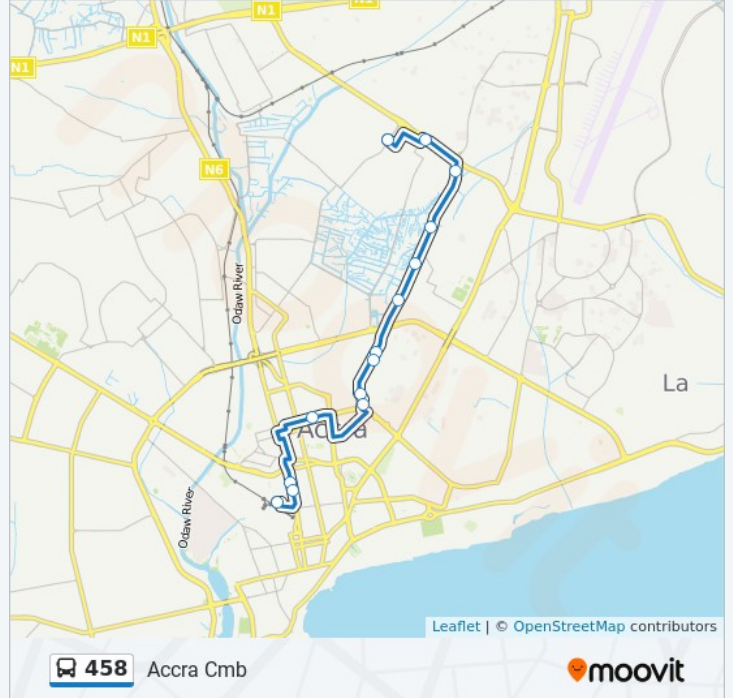

Direction: Accra Cmb

15 stops

[VIEW LINE SCHEDULE](#)

Pig Farm Station
Accra Girls
Kaukudi
Kanda Masalaachi
Nima Junction
Overhead
Sunny Fm
Accra High School
Second Gate
Ridge
School Junction
Kingsway
Railways
Kingsway
Accra Cmb

458 bus Time Schedule

Accra Cmb Route Timetable:

Sunday	5:00 AM - 9:30 PM
Monday	5:00 AM - 9:30 PM
Tuesday	5:00 AM - 9:30 PM
Wednesday	5:00 AM - 9:30 PM
Thursday	5:00 AM - 9:30 PM
Friday	5:00 AM - 9:30 PM
Saturday	5:00 AM - 9:30 PM

458 bus Info

Direction: Accra Cmb

Stops: 15

Trip Duration: 93 min

Line Summary:

Direction: Pigfarm

30 stops

[VIEW LINE SCHEDULE](#)

- Accra Cmb
- Kingsway
- Starlite
- Champion
- Adabraka Market
- Mr. Biggs
- P.T.C
- Circle
- Circle Post Office
- Circle Asoredanho
- Caprice
- Olympic Junction
- Roman Junction
- Roman Junction
- School Junction
- Dworwulu Junction
- Mallam Attah Market