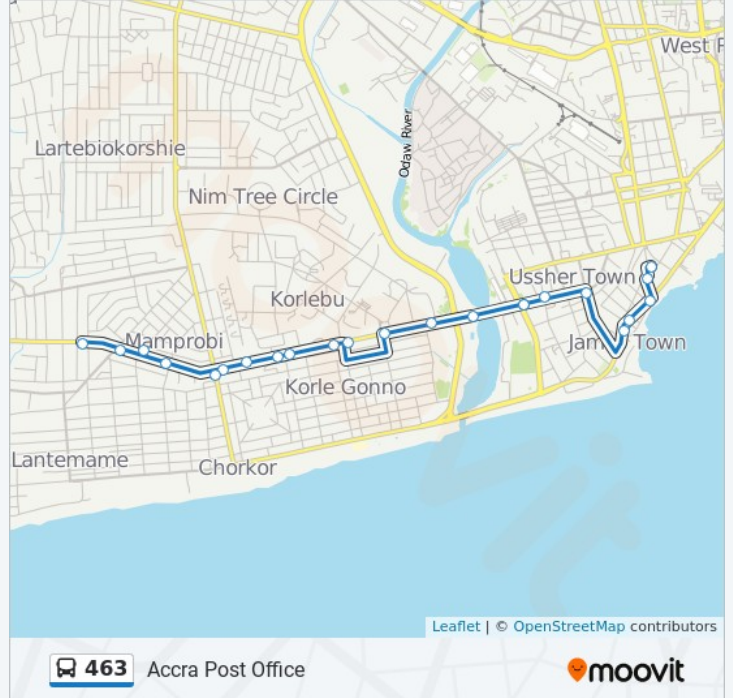

Use the Moovit App to find the closest 463 bus station near you and find out when is the next 463 bus arriving.

Direction: Accra Post Office

23 stops

[VIEW LINE SCHEDULE](#)

Akoshi Junction Mamprobi

Mamprobi Methodist

Mantse Agbonaa

One Way

Ussher Fort

Salaga Market

463 bus Time Schedule

Accra Post Office Route Timetable:

Sunday	5:00 AM - 9:55 PM
Monday	5:00 AM - 9:55 PM
Tuesday	5:00 AM - 9:55 PM
Wednesday	5:00 AM - 9:55 PM
Thursday	5:00 AM - 9:55 PM
Friday	5:00 AM - 9:55 PM
Saturday	5:00 AM - 9:55 PM

463 bus Info

Direction: Accra Post Office

Stops: 23

Trip Duration: 26 min

Line Summary:

Direction: Mamprobi

16 stops

[VIEW LINE SCHEDULE](#)

463 bus Info

Direction: Mamprobi

Stops: 16

Trip Duration: 20 min

Line Summary:

463 bus time schedules and route maps are available in an offline PDF at moovitapp.com. Use the [Moovit App](#) to see live bus times, train schedule or subway schedule, and step-by-step directions for all public transit in Accra.