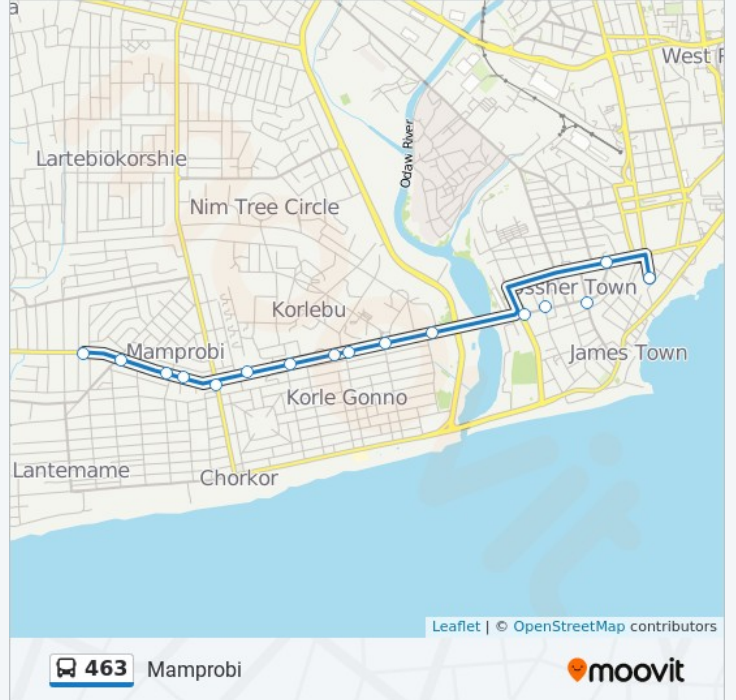

Use the Moovit App to find the closest 463 bus station near you and find out when is the next 463 bus arriving.

Direction: Accra Post Office

23 stops

[VIEW LINE SCHEDULE](#)

Akoshi Junction Mamprobi

Mamprobi Methodist

- Accra Post Office
- Atta Quarshie
- Akoto Lante
- Agbado
- Utc
- Korle-Bu Barber
- Korle Bu
- Total
- New Station
- Awotse Kojo
- Plaza
- Mamprobi Shell
- Mamprobi Police Station
- Rainbow
- Mamprobi Methodist
- Akoshi Junction Mamprobi

463 bus Time Schedule

Mamprobi Route Timetable:

Sunday	5:00 AM - 9:55 PM
Monday	5:00 AM - 9:55 PM
Tuesday	5:00 AM - 9:55 PM
Wednesday	5:00 AM - 9:55 PM
Thursday	5:00 AM - 9:55 PM
Friday	5:00 AM - 9:55 PM
Saturday	5:00 AM - 9:55 PM

463 bus Info

Direction: Mamprobi

Stops: 16

Trip Duration: 20 min

Line Summary:

463 bus time schedules and route maps are available in an offline PDF at moovitapp.com. Use the [Moovit App](#) to see live bus times, train schedule or subway schedule, and step-by-step directions for all public transit in Accra.