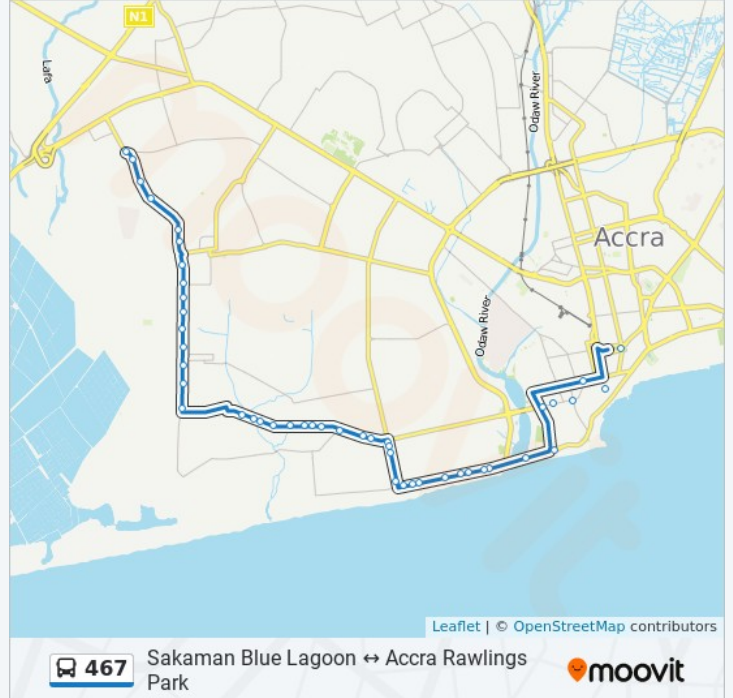

Use the Moovit App to find the closest 467 bus station near you and find out when is the next 467 bus arriving.

Direction: Accra Rawlings Park

33 stops

[VIEW LINE SCHEDULE](#)

- Sakaman Taxi Rank
- Dela
- Thirteen
- Ave Maria
- Oxygen (O2)
- St. Martin Depores
- Dansoman Roundabout
- King Solomon
- Mama's Inn
- Beecham
- Sahara
- Emmanuel Presby
- Dansoman Control
- Dansoman Police Station
- Dansoman Market
- Exhibition (Dansoman)
- Mr Mensah
- Camara
- Camara Last Stop
- 205
- Lotto House

Direction: Sakaman Blue Lagoon

46 stops
[VIEW LINE SCHEDULE](#)

Accra Rawlings Park
 Accra Post Office
 Atta Quarshie
 Akoto Lante
 Agbado
 Utc
 Fire Service
 Korle Er Naa
 Nzunzu
 Korle Gonno Shell
 1st Stop
 Korle Beach Resort
 Ama Mensah
 Galilee
 Hotel Junction
 Wolarm
 White House

467 bus Time Schedule

Sakaman Blue Lagoon Route Timetable:

Sunday	5:00 AM - 9:45 PM
Monday	5:00 AM - 9:45 PM
Tuesday	5:00 AM - 9:45 PM
Wednesday	5:00 AM - 9:45 PM
Thursday	5:00 AM - 9:45 PM
Friday	5:00 AM - 9:45 PM
Saturday	5:00 AM - 9:45 PM

467 bus Info

Direction: Sakaman Blue Lagoon
Stops: 46
Trip Duration: 36 min
Line Summary:

Market Junction
Shell
Mamprobi Shell
Mamprobi Police Station
Rainbow
Mamprobi Methodist
Akoshi Junction Mamprobi
Ibe (Camara)
Nku Kpotoi
Camara Junction
Mangoase
Bank
Camara (Station)
Camara
Exhibition (Dansoman)
Dansoman Market
Dansoman Police Station
Dansoman Control
Emmanuel Presby
Sahara
Beecham
Mama's Inn
Dansoman Roundabout
St. Martin Depores
Oxygen (O2)
Ave Maria
Thirteen
Dela
Sakaman Blue Lagoon