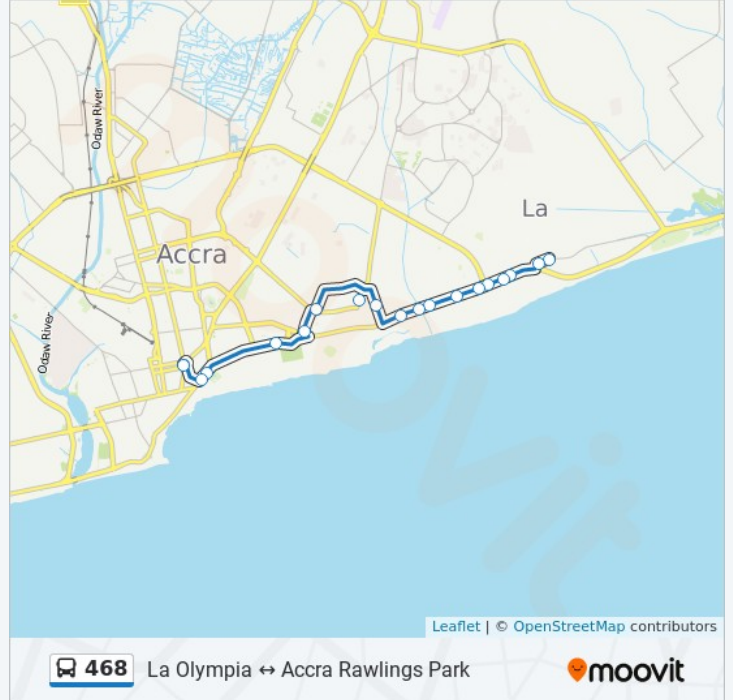

Direction: Accra Rawlings Park

17 stops

[VIEW LINE SCHEDULE](#)

- La Olympia
- Sergeant Adjetey
- Polyclinic
- Vet
- Arko Adjei
- Rigal Bus Stop
- Rigal Bus Stop 2
- Osu Police Station
- Shell
- Osu Salem
- Castle Junction
- Ministries
- Agric
- Tema Station Union Of Gprtu
- Court
- Market
- Accra Rawlings Park

468 bus Info

Direction: Accra Rawlings Park

Stops: 17

Trip Duration: 40 min

Line Summary:

Direction: La Olympia

18 stops

[VIEW LINE SCHEDULE](#)

- Accra Rawlings Park
- Accra Bishop
- Ama
- Ministries
- Stadium Junction
- Osu Cemetery Junction
- Osu Salem
- Kelewele
- Osu Police Station
- Rigal Bus Stop
- Kaadzano Junction
- Arko Adjei
- Curve
- Polyclinic
- Kpogas
- Jokers
- Total
- La Olympia

468 bus Info

Direction: La Olympia

Stops: 18

Trip Duration: 28 min

Line Summary:

468 bus time schedules and route maps are available in an offline PDF at moovitapp.com. Use the [Moovit App](#) to see live bus times, train schedule or subway schedule, and step-by-step directions for all public transit in Accra.