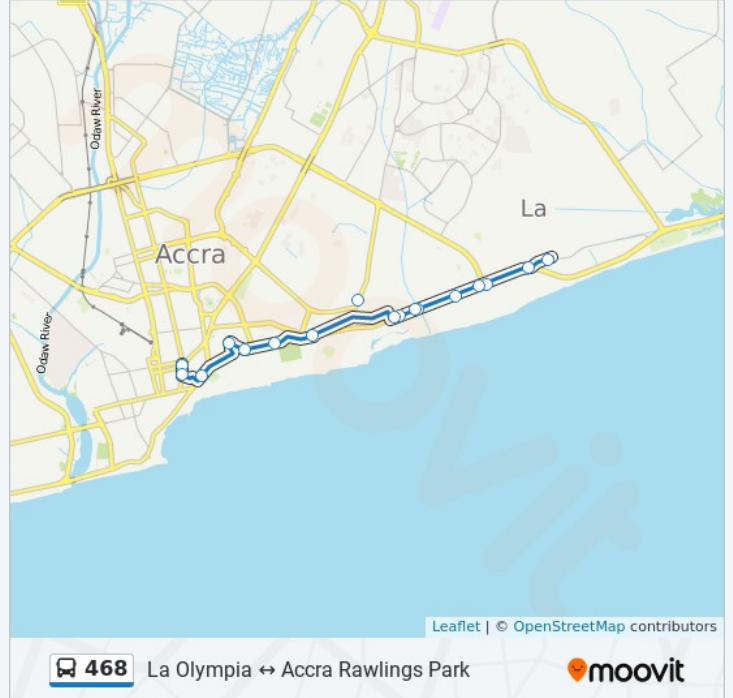

Direction: Accra Rawlings Park

17 stops

[VIEW LINE SCHEDULE](#)

- La Olympia
- Sergeant Adjetey
- Polyclinic
- Vet
- Arko Adjei
- Rigal Bus Stop
- Rigal Bus Stop 2
- Osu Police Station
- Shell
- Osu Salem
- Castle Junction
- Ministries
- Agric
- Tema Station Union Of Gprtu
- Court
- Market
- Accra Rawlings Park

468 bus Time Schedule

Accra Rawlings Park Route Timetable:

Sunday	5:00 AM - 9:30 PM
Monday	5:00 AM - 9:30 PM
Tuesday	5:00 AM - 9:30 PM
Wednesday	5:00 AM - 9:30 PM
Thursday	5:00 AM - 9:30 PM
Friday	5:00 AM - 9:30 PM
Saturday	5:00 AM - 9:30 PM

468 bus Info

Direction: Accra Rawlings Park

Stops: 17

Trip Duration: 40 min

Line Summary:

Direction: La Olympia

18 stops

[VIEW LINE SCHEDULE](#)

- Accra Rawlings Park
- Accra Bishop
- Ama
- Ministries
- Stadium Junction
- Osu Cemetery Junction
- Osu Salem
- Kelewele
- Osu Police Station
- Rigal Bus Stop
- Kaadzano Junction
- Arko Adjei
- Curve
- Polyclinic
- Kpogas
- Jokers
- Total
- La Olympia