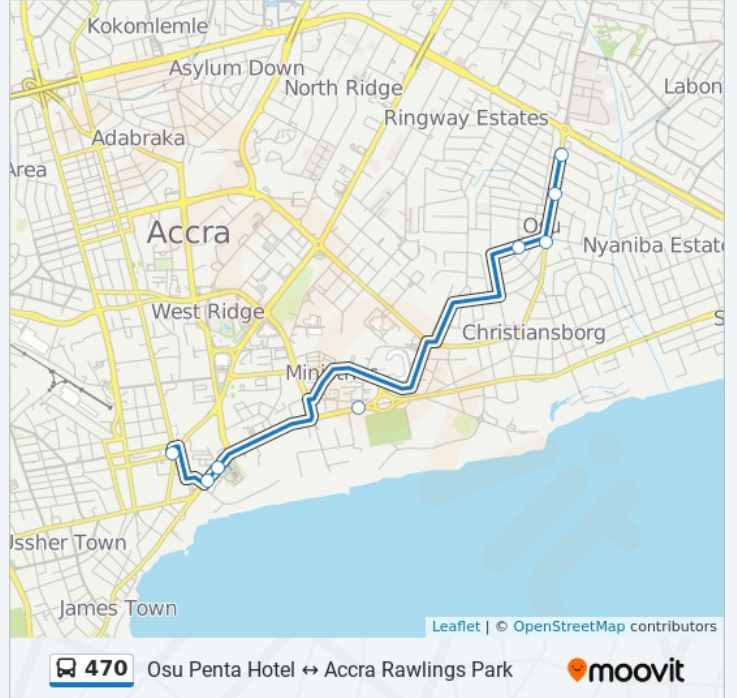

Use the Moovit App to find the closest 470 bus station near you and find out when is the next 470 bus arriving.

Direction: Accra Rawlings Park

15 stops

[VIEW LINE SCHEDULE](#)

- Papaye
- Ssnit
- Agric
- E. C. Quaye Road
- Market
- Tema Station Union Of Gprt
- Court
- Ministries
- Shell
- Presby School Junction
- Accra Rawlings Park
- Penta Hotel
- Frankies
- Traffic Light
- Osu Shell

470 bus Info

Direction: Accra Rawlings Park

Stops: 15

Trip Duration: 44 min

Line Summary:

Direction: Osu Penta Hotel

8 stops

[VIEW LINE SCHEDULE](#)

470 bus Time Schedule

Osu Penta Hotel Route Timetable:

Sunday	5:00 AM - 9:30 PM
Monday	5:00 AM - 9:30 PM
Tuesday	5:00 AM - 9:30 PM
Wednesday	5:00 AM - 9:30 PM
Thursday	5:00 AM - 9:30 PM
Friday	5:00 AM - 9:30 PM
Saturday	5:00 AM - 9:30 PM

470 bus Info

Direction: Osu Penta Hotel

Stops: 8

Trip Duration: 27 min

Line Summary:

470 bus time schedules and route maps are available in an offline PDF at moovitapp.com. Use the [Moovit App](#) to see live bus times, train schedule or subway schedule, and step-by-step directions for all public transit in Accra.