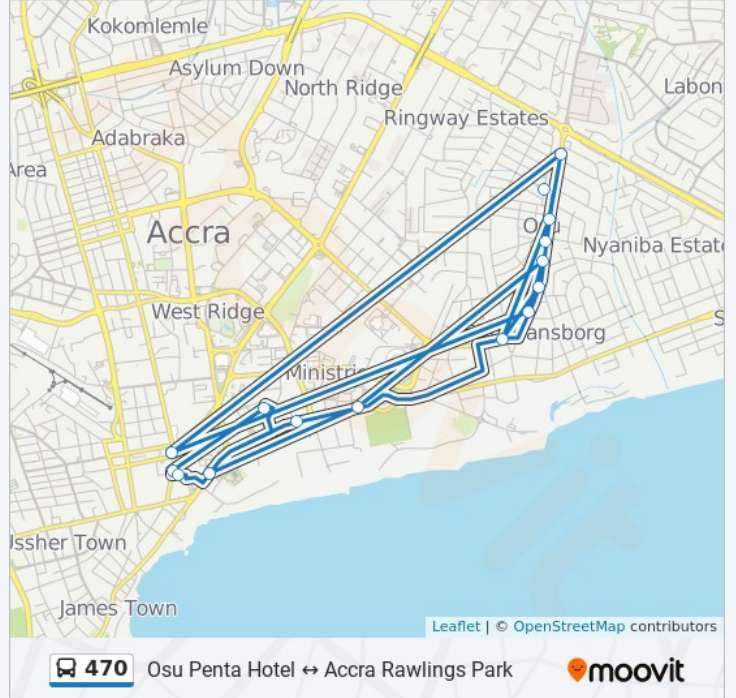

Use the Moovit App to find the closest 470 bus station near you and find out when is the next 470 bus arriving.

Direction: Accra Rawlings Park

15 stops

[VIEW LINE SCHEDULE](#)

- Papaye
- Ssnit
- Agric
- E. C. Quaye Road
- Market
- Tema Station Union Of Gprt
- Court
- Ministries
- Shell
- Presby School Junction
- Accra Rawlings Park
- Penta Hotel
- Frankies
- Traffic Light
- Osu Shell

470 bus Time Schedule

Accra Rawlings Park Route Timetable:

Sunday	5:00 AM - 9:30 PM
Monday	5:00 AM - 9:30 PM
Tuesday	5:00 AM - 9:30 PM
Wednesday	5:00 AM - 9:30 PM
Thursday	5:00 AM - 9:30 PM
Friday	5:00 AM - 9:30 PM
Saturday	5:00 AM - 9:30 PM

470 bus Info

Direction: Accra Rawlings Park

Stops: 15

Trip Duration: 44 min

Line Summary:

Direction: Osu Penta Hotel

8 stops

[VIEW LINE SCHEDULE](#)

470 bus Info

Direction: Osu Penta Hotel

Stops: 8

Trip Duration: 27 min

Line Summary:

470 bus time schedules and route maps are available in an offline PDF at moovitapp.com. Use the [Moovit App](#) to see live bus times, train schedule or subway schedule, and step-by-step directions for all public transit in Accra.