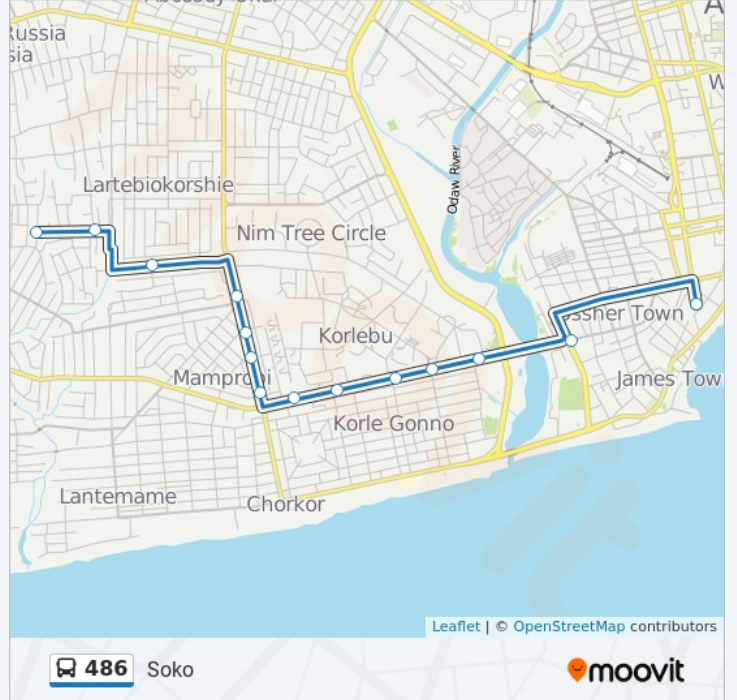

Use the Moovit App to find the closest 486 bus station near you and find out when is the next 486 bus arriving.

**Direction: Accra Post Office**

17 stops

[VIEW LINE SCHEDULE](#)

- Appiah Danquah/Soko
- Salvation Army
- Sempe First
- Sempe Second
- Mamprobi Station
- Mamprobi Post Office
- Plaza
- Awotse Kojo
- New Station
- Total
- Korle Bu
- Korle-Bu Barber
- Utc
- Akoto Lante
- One Way
- Ussher Fort
- Accra Post Office

- Accra Post Office
- Utc
- Korle-Bu Barber
- Korle Bu
- Total
- Awotse Kojo
- Plaza
- Mamprobi Station
- Sempe First
- Sempe Second
- Salvation Army
- Premier
- Soko Junction
- Soko

**486 bus Time Schedule**

Soko Route Timetable:

Sunday	5:00 AM - 9:50 PM
Monday	5:00 AM - 9:50 PM
Tuesday	5:00 AM - 9:50 PM
Wednesday	5:00 AM - 9:50 PM
Thursday	5:00 AM - 9:50 PM
Friday	5:00 AM - 9:50 PM
Saturday	5:00 AM - 9:50 PM

**486 bus Info**

**Direction:** Soko

**Stops:** 14

**Trip Duration:** 38 min

**Line Summary:**

486 bus time schedules and route maps are available in an offline PDF at [moovitapp.com](https://moovitapp.com). Use the [Moovit App](#) to see live bus times, train schedule or subway schedule, and step-by-step directions for all public transit in Accra.