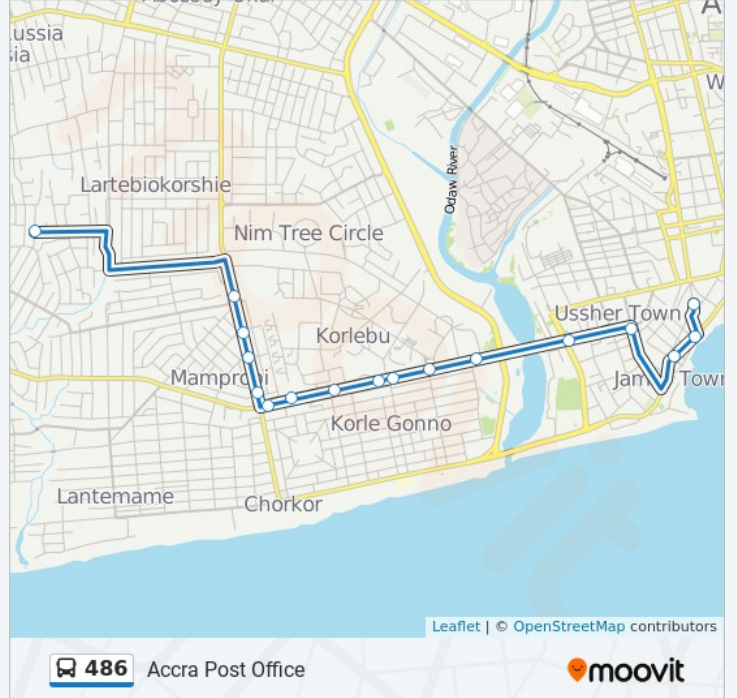

Use the Moovit App to find the closest 486 bus station near you and find out when is the next 486 bus arriving.

**Direction: Accra Post Office**

17 stops

[VIEW LINE SCHEDULE](#)

- Appiah Danquah/Soko
- Salvation Army
- Sempe First
- Sempe Second
- Mamprobi Station
- Mamprobi Post Office
- Plaza
- Awotse Kojo
- New Station
- Total
- Korle Bu
- Korle-Bu Barber
- Utc
- Akoto Lante
- One Way
- Ussher Fort
- Accra Post Office

**486 bus Time Schedule**

Accra Post Office Route Timetable:

Sunday	5:00 AM - 9:50 PM
Monday	5:00 AM - 9:50 PM
Tuesday	5:00 AM - 9:50 PM
Wednesday	5:00 AM - 9:50 PM
Thursday	5:00 AM - 9:50 PM
Friday	5:00 AM - 9:50 PM
Saturday	5:00 AM - 9:50 PM

**486 bus Info**

**Direction:** Accra Post Office

**Stops:** 17

**Trip Duration:** 31 min

**Line Summary:**

**Direction: Soko**

14 stops

[VIEW LINE SCHEDULE](#)

**486 bus Info**

**Direction:** Soko

**Stops:** 14

**Trip Duration:** 38 min

**Line Summary:**

486 bus time schedules and route maps are available in an offline PDF at [moovitapp.com](https://moovitapp.com). Use the [Moovit App](#) to see live bus times, train schedule or subway schedule, and step-by-step directions for all public transit in Accra.