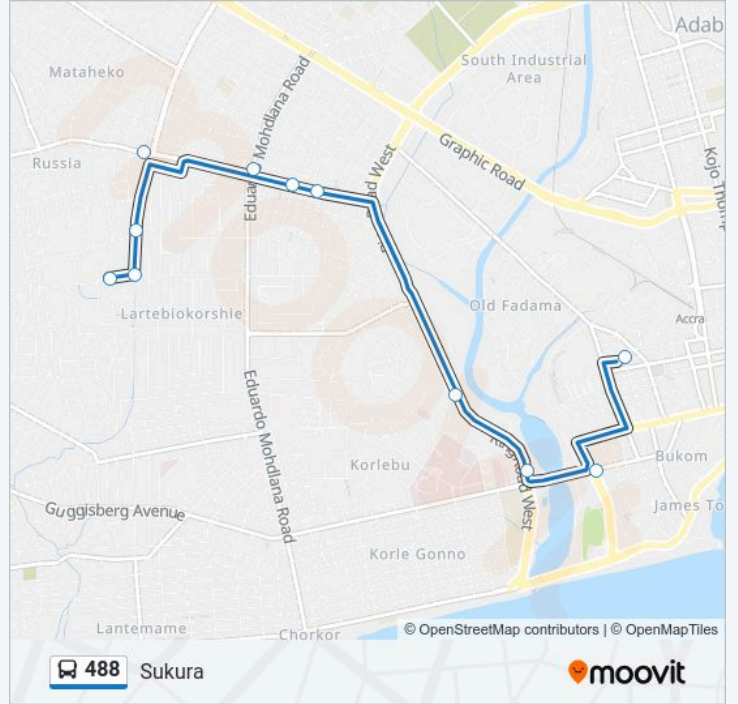

### Direction: Arena

7 stops

[VIEW LINE SCHEDULE](#)

Sukura  
Mortuary  
Junction  
Utc  
Agbado  
Junction  
Arena

### 488 bus Info

**Direction:** Arena

**Stops:** 7

**Trip Duration:** 39 min

**Line Summary:**

**Direction: Sukura**

11 stops

[VIEW LINE SCHEDULE](#)

- Arena
- Utc
- Accra Royal
- Mortuary
- Laskia
- Great Lamptey
- Zongo Junction
- Flamingo
- Banku Junction
- Borla Junction
- Sukura

**488 bus Time Schedule**

Sukura Route Timetable:

Sunday	05:00 - 21:50
Monday	05:00 - 21:50
Tuesday	05:00 - 21:50
Wednesday	05:00 - 21:50
Thursday	05:00 - 21:50
Friday	05:00 - 21:50
Saturday	05:00 - 21:50

**488 bus Info**

**Direction:** Sukura

**Stops:** 11

**Trip Duration:** 46 min

**Line Summary:**

488 bus time schedules and route maps are available in an offline PDF at [moovitapp.com](https://moovitapp.com). Use the Moovit App to see live bus times, train schedule or subway schedule, and step-by-step directions for all public transit in Accra.