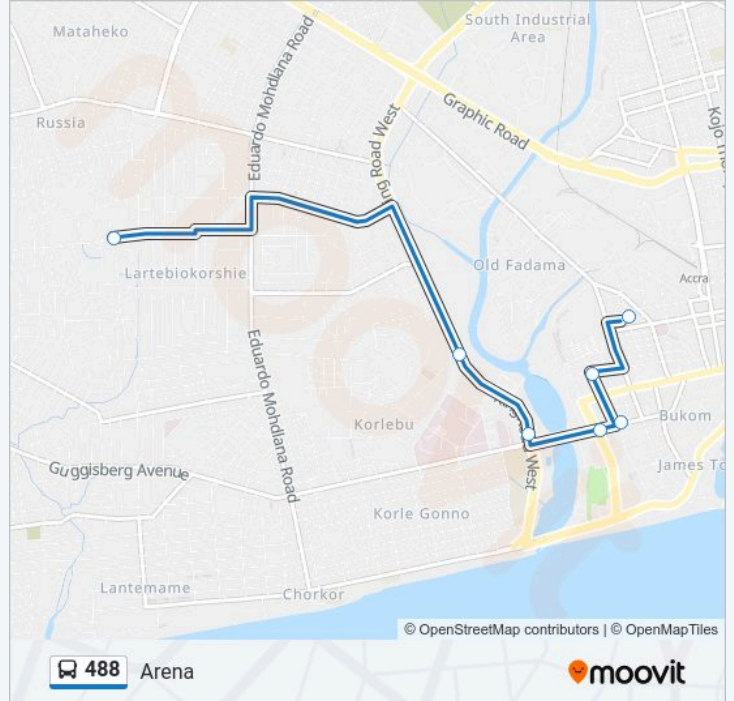

### Direction: Arena

7 stops

[VIEW LINE SCHEDULE](#)

Sukura  
Mortuary  
Junction  
Utc  
Agbado  
Junction  
Arena

### 488 bus Time Schedule

Arena Route Timetable:

Sunday	05:00 - 21:50
Monday	05:00 - 21:50
Tuesday	05:00 - 21:50
Wednesday	05:00 - 21:50
Thursday	05:00 - 21:50
Friday	05:00 - 21:50
Saturday	05:00 - 21:50

### 488 bus Info

**Direction:** Arena

**Stops:** 7

**Trip Duration:** 39 min

**Line Summary:**

**Direction: Sukura**

11 stops

[VIEW LINE SCHEDULE](#)

**488 bus Info**

**Direction:** Sukura

**Stops:** 11

**Trip Duration:** 46 min

**Line Summary:**

488 bus time schedules and route maps are available in an offline PDF at [moovitapp.com](https://moovitapp.com). Use the Moovit App to see live bus times, train schedule or subway schedule, and step-by-step directions for all public transit in Accra.