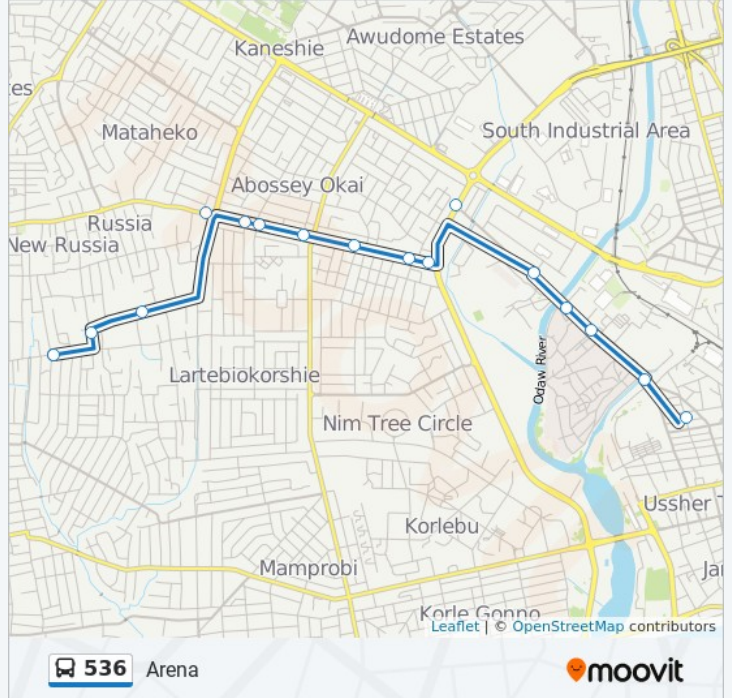

### Direction: Arena

16 stops

[VIEW LINE SCHEDULE](#)

Zambrama Line  
Loso  
Sukura Market  
Flamingo  
Seven Great Junction  
Block Factory Junction  
Zongo Junction  
Great Lamptey  
Happy Days  
Abossey Okai Junction  
Total  
Sabolai  
Seconds  
Market  
Galloway  
Arena

### 536 bus Time Schedule

Arena Route Timetable:

Sunday	5:00 AM - 9:40 PM
Monday	5:00 AM - 9:40 PM
Tuesday	5:00 AM - 9:40 PM
Wednesday	5:00 AM - 9:40 PM
Thursday	5:00 AM - 9:40 PM
Friday	5:00 AM - 9:40 PM
Saturday	5:00 AM - 9:40 PM

### 536 bus Info

**Direction:** Arena

**Stops:** 16

**Trip Duration:** 99 min

**Line Summary:**

**Direction: Zambrama Line**

21 stops

[VIEW LINE SCHEDULE](#)

**536 bus Info**

**Direction:** Zambrama Line

**Stops:** 21

**Trip Duration:** 33 min

**Line Summary:**

Five Five

Station

Zambrama Line