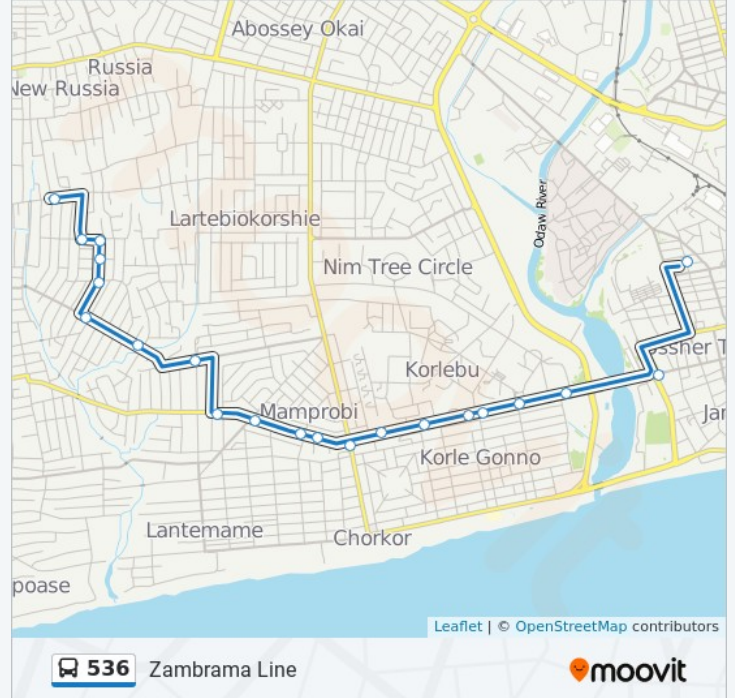

- Arena
- Utc
- Korle-Bu Barber
- Korle Bu
- Total
- New Station
- Awotse Kojo
- Plaza
- Mamprobi Shell
- Mamprobi Police Station
- Rainbow
- Mamprobi Methodist
- Akoshi Junction Mamprobi
- Ibe
- Abodoo Bridge
- Banana Inn
- Borla
- Masalatsi

**536 bus Time Schedule**

Zambrama Line Route Timetable:

Sunday	5:00 AM - 9:40 PM
Monday	5:00 AM - 9:40 PM
Tuesday	5:00 AM - 9:40 PM
Wednesday	5:00 AM - 9:40 PM
Thursday	5:00 AM - 9:40 PM
Friday	5:00 AM - 9:40 PM
Saturday	5:00 AM - 9:40 PM

**536 bus Info**

**Direction:** Zambrama Line

**Stops:** 21

**Trip Duration:** 33 min

**Line Summary:**

Five Five

Station

Zambrama Line