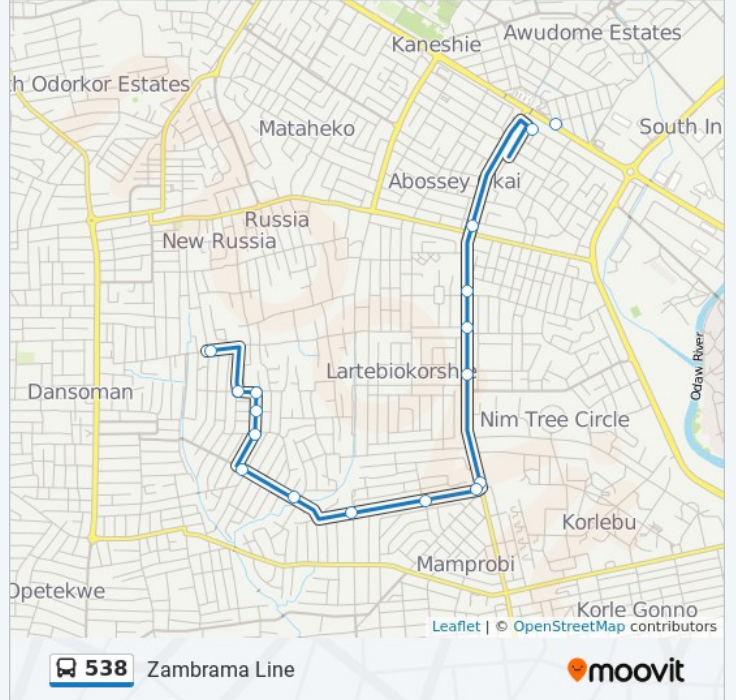

538 bus Info

Direction: Kaneshie

Stops: 18

Trip Duration: 37 min

Line Summary:

Direction: Zambrama Line

17 stops

[VIEW LINE SCHEDULE](#)

- Kaneshie
- Kaneshie Market
- Zongo Junction
- Pipeier Naa
- Black Smith
- Radio Gold
- Salvation Army
- Summerhut
- Downright
- Ibe
- Abodoo Bridge
- Banana Inn
- Borla
- Masalatsi
- Five Five
- Station
- Zambrama Line

538 bus Time Schedule

Zambrama Line Route Timetable:

Sunday	5:00 AM - 9:30 PM
Monday	5:00 AM - 9:30 PM
Tuesday	5:00 AM - 9:30 PM
Wednesday	5:00 AM - 9:30 PM
Thursday	5:00 AM - 9:30 PM
Friday	5:00 AM - 9:30 PM
Saturday	5:00 AM - 9:30 PM

538 bus Info

Direction: Zambrama Line

Stops: 17

Trip Duration: 27 min

Line Summary:

538 bus time schedules and route maps are available in an offline PDF at moovitapp.com. Use the [Moovit App](#) to see live bus times, train schedule or subway schedule, and step-by-step directions for all public transit in Accra.