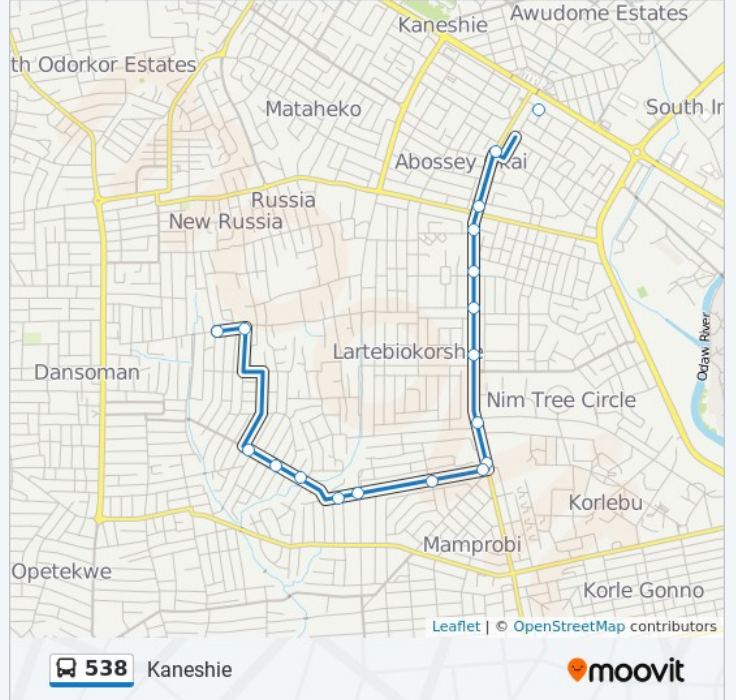

Direction: Kaneshie

18 stops

[VIEW LINE SCHEDULE](#)

Zambrama Line
Akoo Store
Banana Inn
Banana Inn Transformer
Abodoo Bridge
St.Marys
Ibe
Downright
Summerhut
Salvation Army
Korle Bu Junction
Radio Gold
Black Smith
Pipeier Naa
Kasoa Station
Zongo Junction
Asoredan Ho
Kaneshie

538 bus Time Schedule

Kaneshie Route Timetable:

Sunday	5:00 AM - 9:30 PM
Monday	5:00 AM - 9:30 PM
Tuesday	5:00 AM - 9:30 PM
Wednesday	5:00 AM - 9:30 PM
Thursday	5:00 AM - 9:30 PM
Friday	5:00 AM - 9:30 PM
Saturday	5:00 AM - 9:30 PM

538 bus Info

Direction: Kaneshie

Stops: 18

Trip Duration: 37 min

Line Summary:

Direction: Zambrama Line

17 stops

[VIEW LINE SCHEDULE](#)

- Kaneshie
- Kaneshie Market
- Zongo Junction
- Pipeier Naa
- Black Smith
- Radio Gold
- Salvation Army
- Summerhut
- Downright
- Ibe
- Abodoo Bridge
- Banana Inn
- Borla
- Masalatsi
- Five Five
- Station
- Zambrama Line