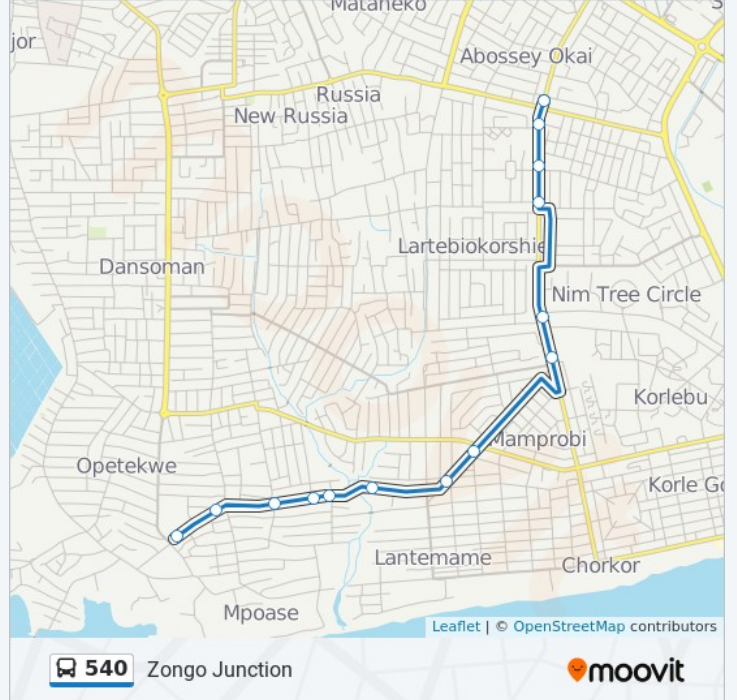

 540

Agege

[View In Website Mode](#)

The 540 bus line (Agege) has 2 routes. For regular weekdays, their operation hours are:

(1) Agege: 5:00 AM - 9:55 PM (2) Zongo Junction: 5:00 AM - 9:55 PM

Use the Moovit App to find the closest 540 bus station near you and find out when is the next 540 bus arriving.

Direction: Agege

24 stops

[VIEW LINE SCHEDULE](#)

- Zongo Junction
- Club Corner
- Flamingo
- Ashtown
- Paa Willie
- Mars Junction
- Okwahu Motors
- Slow Down
- Dansoman First Stop
- Zodiac
- Dansoman Roundabout
- King Solomon
- Mama's Inn
- Beecham
- Sahara
- Emmanuel Presby
- Dansoman Control
- Dansoman Police Station
- Dansoman Market
- Exhibition (Dansoman)
- Seven Great
- Kofi NE Ama

540 bus Time Schedule

Agege Route Timetable:

Sunday	5:00 AM - 9:55 PM
Monday	5:00 AM - 9:55 PM
Tuesday	5:00 AM - 9:55 PM
Wednesday	5:00 AM - 9:55 PM
Thursday	5:00 AM - 9:55 PM
Friday	5:00 AM - 9:55 PM
Saturday	5:00 AM - 9:55 PM

540 bus Info

Direction: Agege

Stops: 24

Trip Duration: 27 min

Line Summary:

540 bus time schedules and route maps are available in an offline PDF at moovitapp.com. Use the [Moovit App](#) to see live bus times, train schedule or subway schedule, and step-by-step directions for all public transit in Accra.