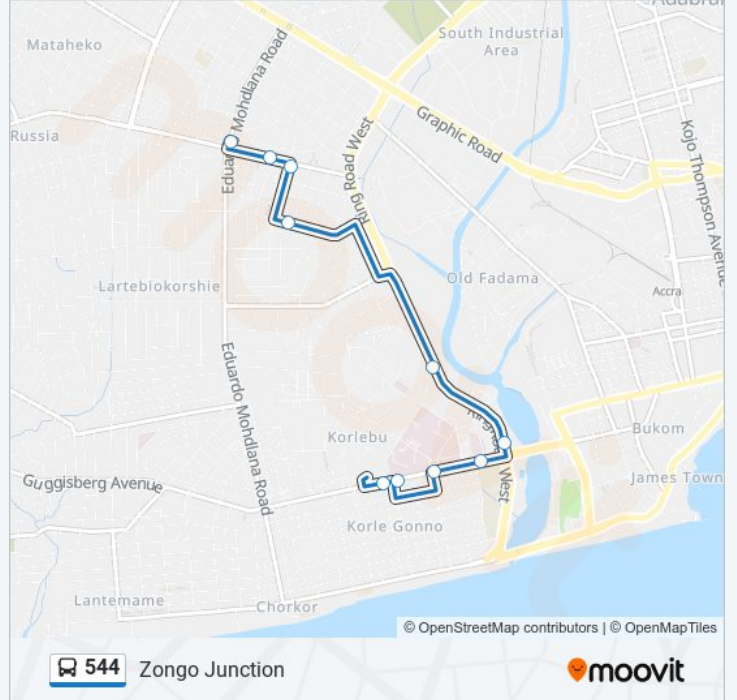

## 544 bus Info

**Direction:** Korle Bu

**Stops:** 14

**Trip Duration:** 21 min

**Line Summary:**

**Direction: Zongo Junction**

10 stops

[VIEW LINE SCHEDULE](#)

- Korle Bu
- New Station
- Total
- Korle-Bu Barber
- Accra Royal
- Mortuary
- Kaneshie Zongo
- Lamptey Mills Junction
- Great Lamptey
- Zongo Junction

**544 bus Time Schedule**

Zongo Junction Route Timetable:

Sunday	05:00 - 21:40
Monday	05:00 - 21:40
Tuesday	05:00 - 21:40
Wednesday	05:00 - 21:40
Thursday	05:00 - 21:40
Friday	05:00 - 21:40
Saturday	05:00 - 21:40

**544 bus Info**

**Direction:** Zongo Junction

**Stops:** 10

**Trip Duration:** 26 min

**Line Summary:**

544 bus time schedules and route maps are available in an offline PDF at [moovitapp.com](https://moovitapp.com). Use the Moovit App to see live bus times, train schedule or subway schedule, and step-by-step directions for all public transit in Accra.