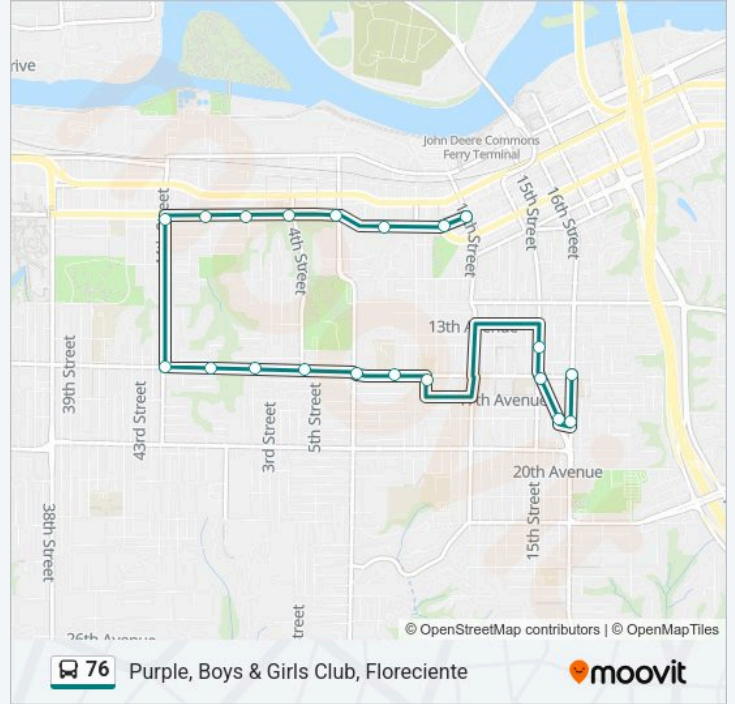

4 St & 5 Ave Shelter

6 St & 5 Ave

8 St & 5 Ave

11 St & 5 Ave

12 St & 5 Ave

76 bus time schedules and route maps are available in an offline PDF at moovitapp.com. Use the Moovit App to see live bus times, train schedule or subway schedule, and step-by-step directions for all public transit in Moline.

© 2025 Moovit - All Rights Reserved