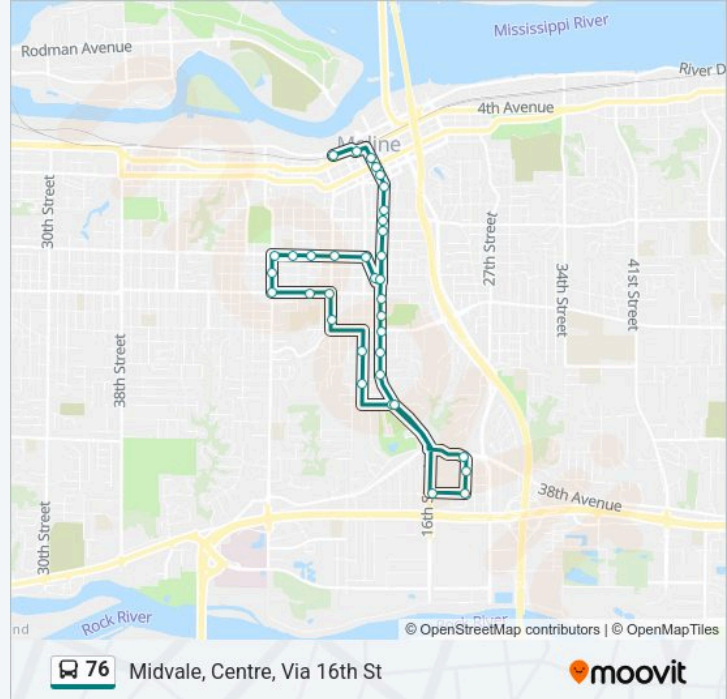

#### Direction: Midvale, Centre, Via 16th St

35 stops

[VIEW LINE SCHEDULE](#)

16 St & 16 Ave  
16 St & 18 Ave  
15 St & 18 Ave  
15 St Pl & 16 Ave  
12 St & 16 Ave  
Lincoln Irving School  
9 St & 16 Ave  
7 St & 16 Ave  
7 St & 18 Ave  
7 St & 19 Ave  
10 St & 19 Ave  
12 St & 19 Ave  
John Deere Middle School  
15 St & 25 Ave  
15 St & 28 Ave  
16 St & 30 Ave  
25 St & 36 Ave  
25 St & 37 Ave  
25 St & 39 Ave  
16 St & 39 Ave Shelter  
16 St & 30 Ave

#### 76 bus Info

**Direction:** Midvale, Centre, Via 16th St

**Stops:** 35

**Trip Duration:** 40 min

**Line Summary:**

16 St & 27 Ave

16 St & 25 Ave

16 St & Ave Cities

16 St & 5 Ave

15 St & 4 Ave

Centre Station

**Direction: Purple, Boys & Girls Club, Floreciente**

20 stops

[VIEW LINE SCHEDULE](#)

16 St & 16 Ave

16 St & 18 Ave

**76 bus Info**

**Direction:** Purple, Boys & Girls Club, Floreciente

**Stops:** 20

**Trip Duration:** 12 min

**Line Summary:**

4 St & 5 Ave Shelter

6 St & 5 Ave

8 St & 5 Ave