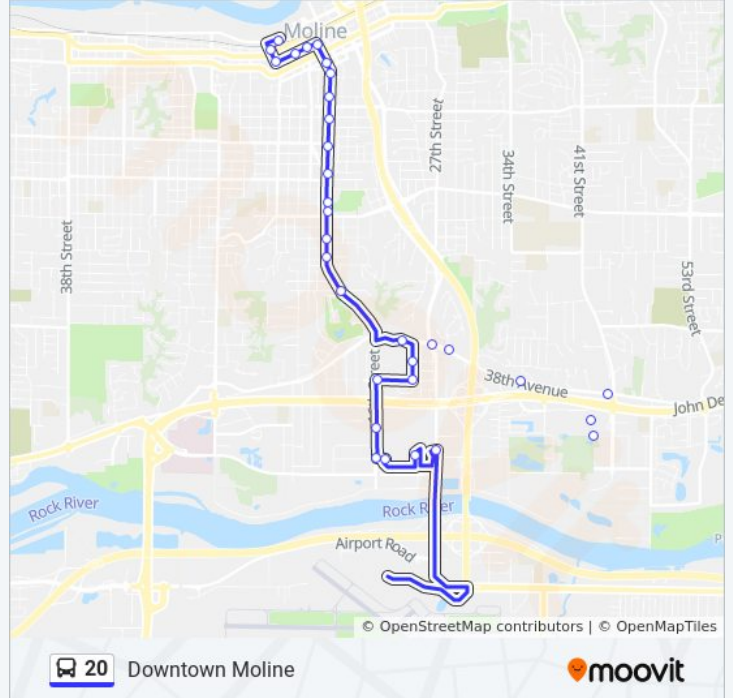

16 St & 12 Ave
16 St & 11 Ave
Hillside Heights Shelter
16 St & 7 Ave
16 St & 6 Ave
16 St & 5 Ave
15 St & 5 Ave Shelter
14 St & 5 Ave
13 St & 5 Ave Shelter
12 St & 6 Ave Shelter
12 St & 4 Ave
Centre Station

Direction: Blue, Southpark, Airport

36 stops
[VIEW LINE SCHEDULE](#)

Centre Station
15 St & River Dr
17 St & River Dr
19 St & River Dr
19 St & 4 Ave
Leclair Apts Shelter
18 St & 5 Ave
17 St & 5 Ave
16 St & 5 Ave
16 St & 6 Ave
16 St & 7 Ave
Hillside Heights Shelter
16 St & 11 Ave
16 St & 12 Ave
16 St & 13 Ave
16 St & 16 Ave
16 St & 18 Ave

20 bus Time Schedule

Blue, Southpark, Airport Route Timetable:

Sunday	Not Operational
Monday	Not Operational
Tuesday	5:45 AM - 8:45 PM
Wednesday	5:45 AM - 8:45 PM
Thursday	5:45 AM - 8:45 PM
Friday	5:45 AM - 8:45 PM
Saturday	8:15 AM - 5:45 PM

20 bus Info

Direction: Blue, Southpark, Airport
Stops: 36
Trip Duration: 31 min
Line Summary:

[20 bus Line Map](#)