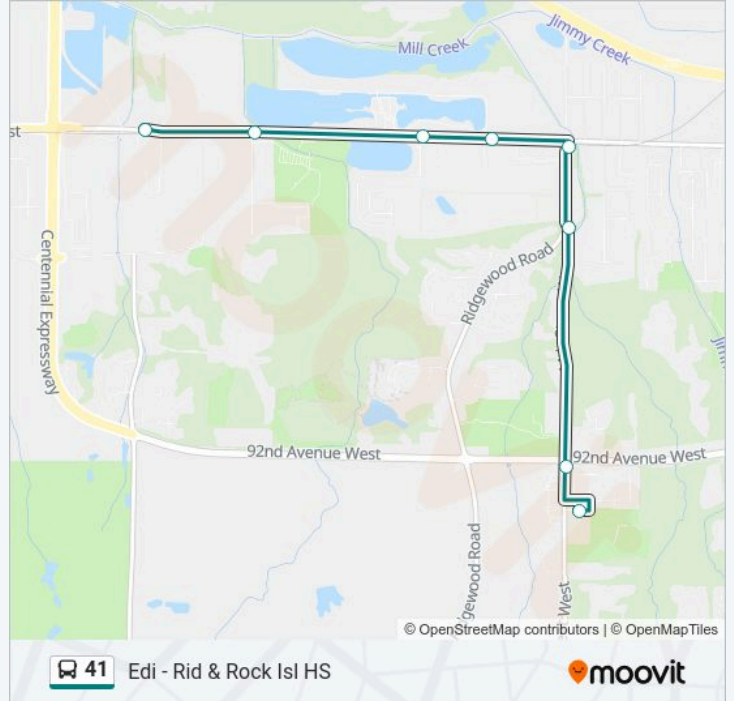

**41 bus Info**

**Direction:** Orange, Heather Rdg, Hillcrest, Shadybrook  
**Stops:** 30  
**Trip Duration:** 32 min  
**Line Summary:**

11 St & 51 Ave  
 3 St W & 1 Ave W  
 3 St E & 2 Ave E  
 5 St E & 3 Ave E Shelter  
 4 St E & 4 Ave E  
 4 St E 120 Block  
 Us-67 & 4 Ave E  
 Hyvee  
 Hyvee  
 Us-67 & 15 Ave W  
 Skip-A-Long  
 Us-67 & 92 Ave W  
 1 St W & 28 Ave W  
 1 St W & 33 Ave W  
 1 St W 106 Ave  
 Us-67 & 92 Ave W  
 14 St W & 92 Ave W Shelter  
 Ridgewood School

**Direction: Orange, Skip-A-Long**

8 stops  
[VIEW LINE SCHEDULE](#)

Ridgewood School  
 92 Ave W Shelter  
 4 St W & Ridgewood Rd  
 Ridgewood Rd & Andalusia Rd  
 17 St W & Andalusia Rd  
 Lakeview Estates  
 29 St W & Andalusia Rd  
 Miller Container

**41 bus Info**

**Direction:** Orange, Skip-A-Long  
**Stops:** 8  
**Trip Duration:** 5 min  
**Line Summary:**

**Direction: Rt. 41 -2652**

41 stops

[VIEW LINE SCHEDULE](#)

- Rihs
- 11 St & 25 Ave
- 11 St & 27 Ave
- Community Healthcare
- 11 St & 31 Ave
- 11 St & 34 Ave
- 11 St & 37 Ave
- 11 St & 39 Ave
- 11 St & 42 Ave
- 11 St & 44 Ave
- 11 St & 48 Ave
- 11 St & 51 Ave
- 3 St W & 1 Ave W
- 3 St E & 2 Ave E
- 5 St E & 3 Ave E Shelter
- 4 St E & 4 Ave E
- 4 St E 120 Block
- Us-67 & 4 Ave E