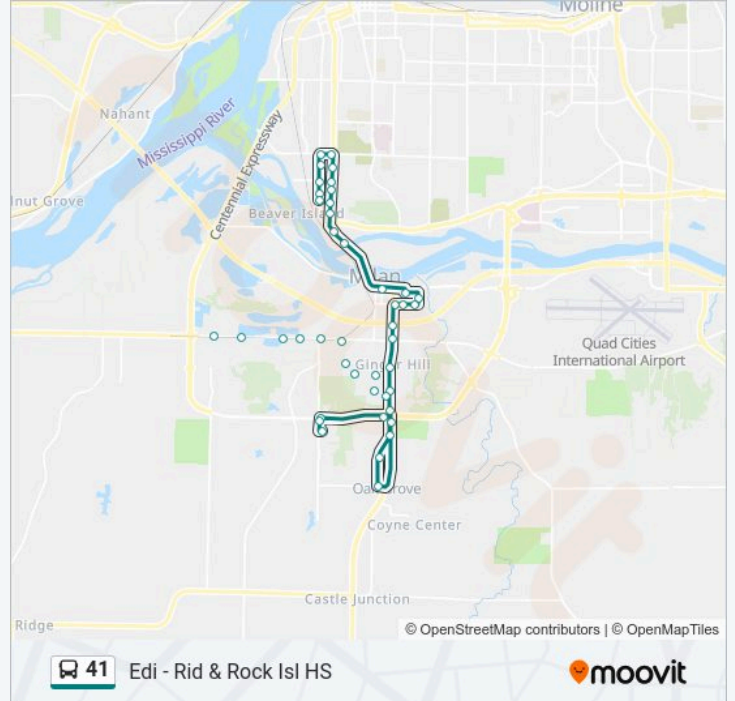

**Direction: Orange, Heather Rdg, Hillcrest, Shadybrook**

30 stops  
[VIEW LINE SCHEDULE](#)

Edison Jr. High School  
 Earl Hanson School  
 9 St & 37 Ave  
 9 St & 34 Ave  
 9 St & 31 Ave  
 11 St & 31 Ave  
 11 St & 34 Ave  
 11 St & 37 Ave  
 11 St & 39 Ave  
 11 St & 42 Ave  
 11 St & 44 Ave  
 11 St & 48 Ave

**41 bus Time Schedule**

Orange, Heather Rdg, Hillcrest, Shadybrook Route  
 Timetable:

Sunday	Not Operational
Monday	2:40 PM
Tuesday	2:40 PM
Wednesday	Not Operational
Thursday	Not Operational
Friday	Not Operational
Saturday	Not Operational

**41 bus Info**

**Direction:** Orange, Heather Rdg, Hillcrest, Shadybrook  
**Stops:** 30  
**Trip Duration:** 32 min  
**Line Summary:**

11 St & 51 Ave  
 3 St W & 1 Ave W  
 3 St E & 2 Ave E  
 5 St E & 3 Ave E Shelter  
 4 St E & 4 Ave E  
 4 St E 120 Block  
 Us-67 & 4 Ave E  
 Hyvee  
 Hyvee  
 Us-67 & 15 Ave W  
 Skip-A-Long  
 Us-67 & 92 Ave W  
 1 St W & 28 Ave W  
 1 St W & 33 Ave W  
 1 St W 106 Ave  
 Us-67 & 92 Ave W  
 14 St W & 92 Ave W Shelter  
 Ridgewood School

**Direction: Orange, Skip-A-Long**

8 stops  
[VIEW LINE SCHEDULE](#)

Ridgewood School  
 92 Ave W Shelter  
 4 St W & Ridgewood Rd  
 Ridgewood Rd & Andalusia Rd  
 17 St W & Andalusia Rd  
 Lakeview Estates  
 29 St W & Andalusia Rd  
 Miller Container