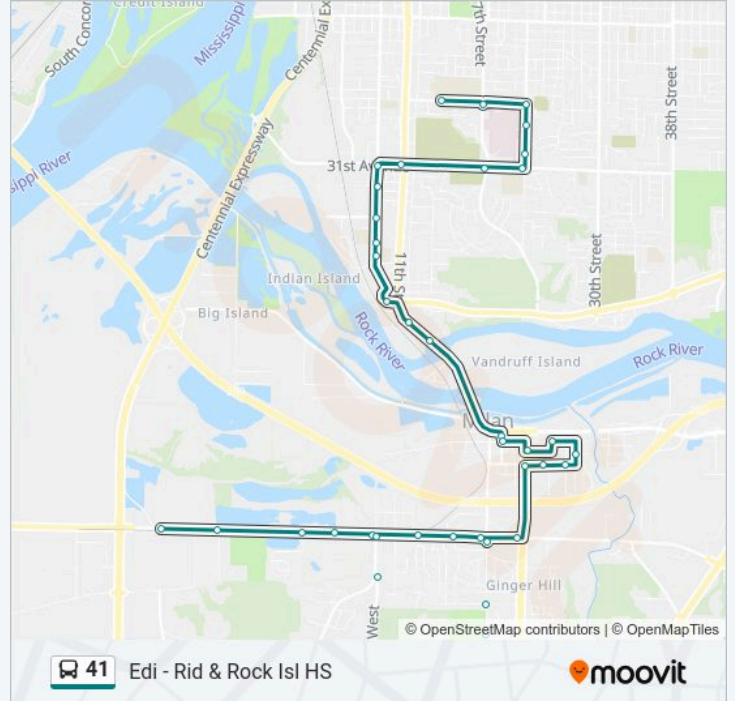

Use the Moovit App to find the closest 41 bus station near you and find out when is the next 41 bus arriving.

**Direction: Orange, Edison, Rock Island Hs**

37 stops

[VIEW LINE SCHEDULE](#)

- Miller Container
- 29 St W & Andalusia Rd
- Lakeview Estates
- 17 St W & Andalusia Rd
- Ridgewood Rd & Andalusia Rd
- 10 St W & Andalusia Rd
- 4 St W & 84 Ave W
- 4 St W & 1800 Block
- 1 St W & 20 Ave W Shelter
- Us-67 & 92 Ave W
- 1 St W & 28 Ave W
- 1 St W & 33 Ave W
- 1 St W 106 Ave
- Us-67 & 92 Ave W
- 14 St W & 92 Ave W Shelter
- Ridgewood School
- 92 Ave W Shelter
- 4 St W & Ridgewood Rd
- Ridgewood Rd & Andalusia Rd
- 4 St W & Andalusia Rd
- 3 St W & 1 Ave W

**41 bus Info**

**Direction:** Orange, Edison, Rock Island Hs

**Stops:** 37

**Trip Duration:** 26 min

**Line Summary:**

11 St & 51 Ave  
 11 St & 48 Ave  
 Blackhawk Commons  
 Edison Jr. High School  
 Earl Hanson School  
 9 St & 37 Ave  
 9 St & 34 Ave  
 9 St & 31 Ave  
 11 St & 31 Ave  
 -  
 24 St & 31 Ave  
 24 St & 29 Ave  
 River Park Health  
 24 St & 25 Ave  
 17 St & 25 Ave Shelter  
 Rihs

**Direction: Orange, Heather Rdg, Hillcrest, Shadybrook**

30 stops  
[VIEW LINE SCHEDULE](#)

Edison Jr. High School  
 Earl Hanson School  
 9 St & 37 Ave  
 9 St & 34 Ave  
 9 St & 31 Ave  
 11 St & 31 Ave  
 11 St & 34 Ave  
 11 St & 37 Ave  
 11 St & 39 Ave  
 11 St & 42 Ave  
 11 St & 44 Ave  
 11 St & 48 Ave

**41 bus Info**

**Direction:** Orange, Heather Rdg, Hillcrest, Shadybrook  
**Stops:** 30  
**Trip Duration:** 32 min  
**Line Summary:**

11 St & 51 Ave  
 3 St W & 1 Ave W  
 3 St E & 2 Ave E  
 5 St E & 3 Ave E Shelter  
 4 St E & 4 Ave E  
 4 St E 120 Block  
 Us-67 & 4 Ave E  
 Hyvee  
 Hyvee  
 Us-67 & 15 Ave W  
 Skip-A-Long  
 Us-67 & 92 Ave W  
 1 St W & 28 Ave W  
 1 St W & 33 Ave W  
 1 St W 106 Ave  
 Us-67 & 92 Ave W  
 14 St W & 92 Ave W Shelter  
 Ridgewood School