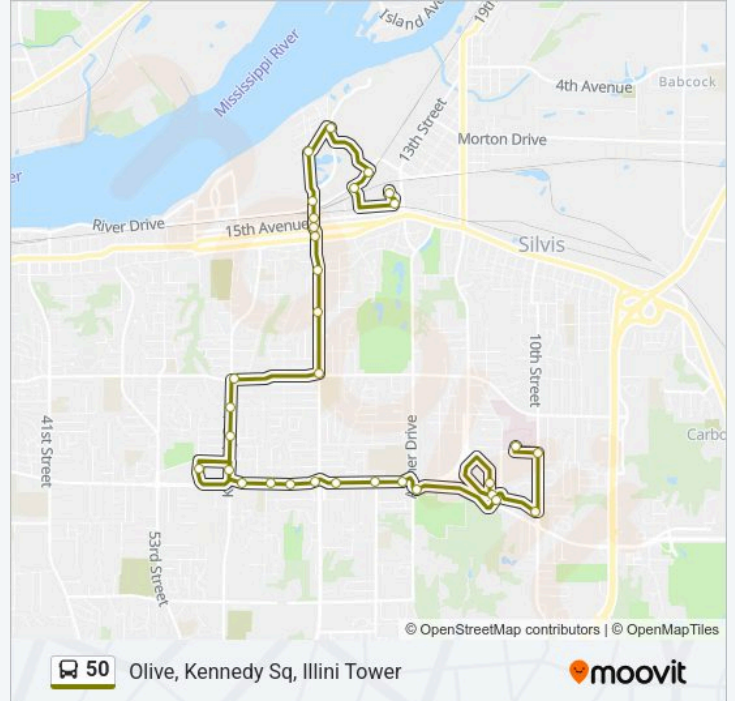

Kennedy Sq Shelter

Trinity Medical Clinic

Ridgewood Towers Shelter

7 St & Ave Cities

Mcdonalds

11 St & Ave Cities

Uths

Archer Dr & Ave Cities

17 Ave & Hospital Rd

Hyvee

17 Ave & Hospital Rd

10 St & 22 Ave

10 St & Illini Dr

Illini Hospital Shelter

50 bus time schedules and route maps are available in an offline PDF at moovitapp.com. Use the Moovit App to see live bus times, train schedule or subway schedule, and step-by-step directions for all public transit in Moline.

© 2025 Moovit - All Rights Reserved