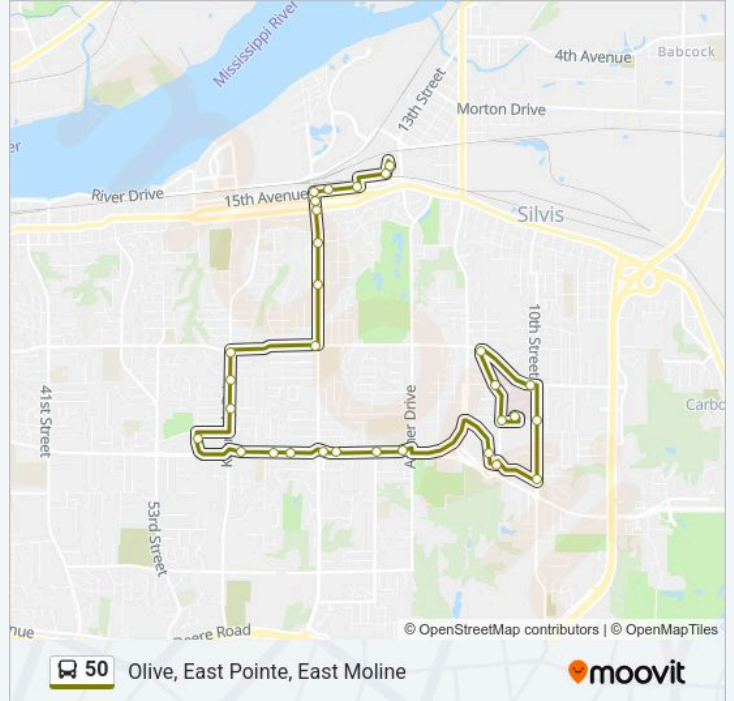

**Direction: Olive, East Pointe, East Moline**

30 stops

[VIEW LINE SCHEDULE](#)

- Illini Hospital Shelter
- Hospital Rd & Illini Dr
- 13 Ave & Hospital Rd
- Hospital Rd & Crosstown Ave
- Illini Towers
- 10 St & Illini Dr
- 10 St & 22 Ave
- 17 Ave & Hospital Rd
- Hyvee
- Uths
- 11 St & Ave Cities
- Mcdonalds
- 7 St & Ave Cities
- Ridgewood Towers Shelter
- Trinity Medical Clinic
- Bhc Occupational Center Shelter
- Kennedy Sq Shelter
- 38 Ave & Kennedy Dr
- 34 Ave & Kennedy Dr
- 30 Ave & Kennedy Dr
- 7 St & 30 Ave

**50 bus Info**

**Direction:** Olive, East Pointe, East Moline

**Stops:** 30

**Trip Duration:** 25 min

**Line Summary:**

7 St & 25 Ave  
 7 St & 21 Ave  
 7 St & 17 Ave  
 7 St & 16 Ave  
 7 St & 15 Ave  
 Runners Park Shelter  
 10 St & 15 Ave  
 East Pointe  
 East Pointe

**Direction: Olive, Kennedy Sq, Illini Tower**

32 stops  
[VIEW LINE SCHEDULE](#)

East Pointe  
 East Pointe  
 10 St & 12 Ave  
 12 Ave & Harvest Way  
 5 Ave Dr & Beacon Harbor  
 7 St & 5 Ave  
 7 St & 12 Ave  
 7 St & 15 Ave  
 7 St & 16 Ave  
 7 St & 17 Ave  
 7 St & 21 Ave  
 7 St & 25 Ave  
 7 St & 30 Ave  
 30 Ave & Kennedy Dr  
 34 Ave & Kennedy Dr  
 38 Ave & Kennedy Dr  
 41 Ave & Kennedy Dr Shelter  
 Kennedy Sq Shelter

**50 bus Info**

**Direction:** Olive, Kennedy Sq, Illini Tower  
**Stops:** 32  
**Trip Duration:** 33 min  
**Line Summary:**

Kennedy Sq Shelter

Trinity Medical Clinic

Ridgewood Towers Shelter

7 St & Ave Cities