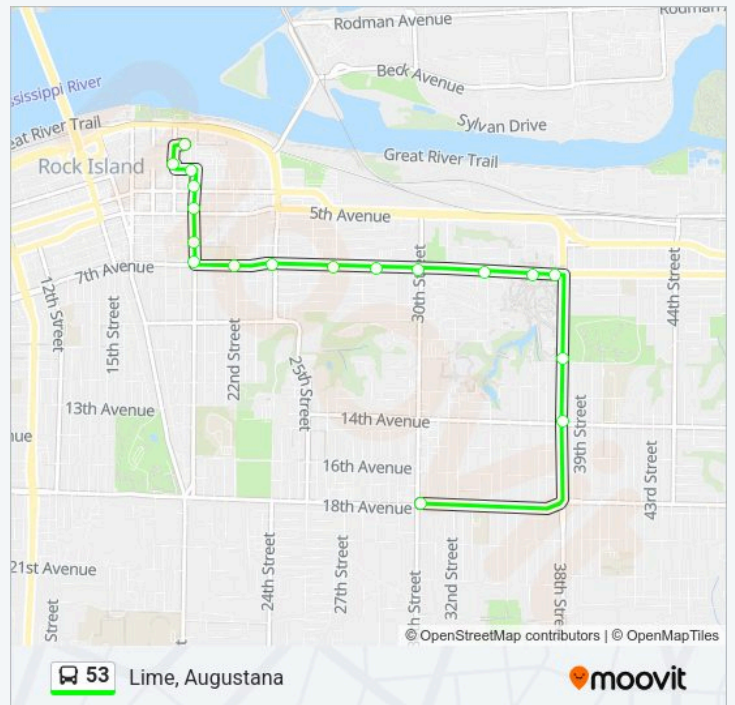

### 53 bus Info

**Direction:** Lime, Downtown Ri

**Stops:** 43

**Trip Duration:** 30 min

**Line Summary:**

30 St & 28 Ave

30 St & 25 Ave

30 St & 21 Ave

20 St & 4 Ave

Fort Armstrong

19 St & 3 Ave

District

District

**Direction: Lime, Augustana**

18 stops

[VIEW LINE SCHEDULE](#)

38 St & 14 Ave

30 St & 18 Ave

**53 bus Time Schedule**

Lime, Augustana Route Timetable:

Monday	Not Operational
Tuesday	Not Operational
Wednesday	Not Operational
Thursday	Not Operational
Friday	Not Operational
Saturday	Not Operational
Sunday	8:30 AM-4:30 PM

**53 bus Info**

**Direction:** Lime, Augustana

**Stops:** 18

**Trip Duration:** 15 min

**Line Summary:**

53 bus time schedules and route maps are available in an offline PDF at [moovitapp.com](https://moovitapp.com). Use the Moovit App to see live bus times, train schedule or subway schedule, and step-by-step directions for all public transit in Moline.