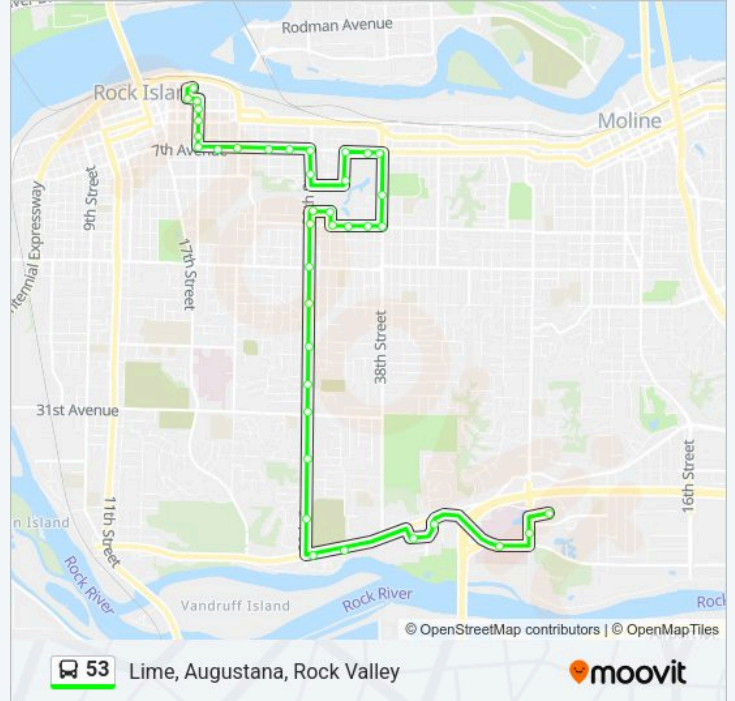

**53 bus Info****Direction:** Lime, Augustana, Rock Valley**Stops:** 39**Trip Duration:** 28 min**Line Summary:**

32 St & 14 Ave

Erickson Hall

30 St & 12 Ave

30 St & 14 Ave

27 St & 18 Ave Shelter

30 St & 21 Ave

30 St & 25 Ave

30 St & 28 Ave

30 St & 31 Ave

30 St & 35 Ave

30 St & Valley Dr

30 St & Blackhawk Rd

Kindercare

Rock Valley Plaza

### Direction: Lime, Downtown Ri

43 stops

[VIEW LINE SCHEDULE](#)

Hyvee-Kohls-Target

41 St & 43 Ave

7 St & 43 Ave Dr

Trinity East

44 St & Blackhawk Rd

### 53 bus Info

**Direction:** Lime, Downtown Ri

**Stops:** 43

**Trip Duration:** 30 min

**Line Summary:**

30 St & 28 Ave

30 St & 25 Ave

30 St & 21 Ave