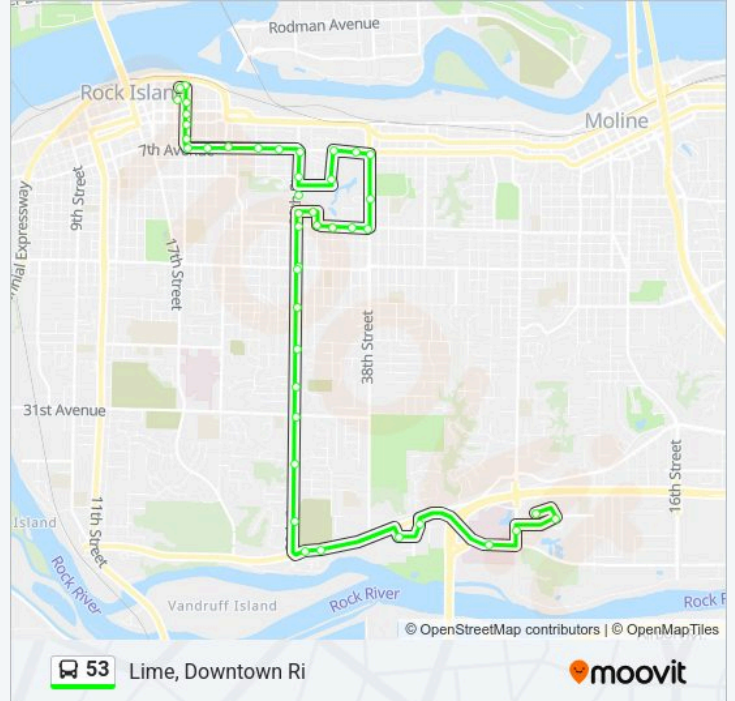

### Direction: Lime, Downtown Ri

43 stops

[VIEW LINE SCHEDULE](#)

Hyvee-Kohls-Target

41 St & 43 Ave

7 St & 43 Ave Dr

Trinity East

44 St & Blackhawk Rd

### 53 bus Info

**Direction:** Lime, Downtown Ri

**Stops:** 43

**Trip Duration:** 30 min

**Line Summary:**

30 St & 28 Ave

30 St & 25 Ave

30 St & 21 Ave

30 St & 7 Ave

28 St & 7 Ave Shelter

27 St & 7 Ave

24 St & 7 Ave

22 St & 7 Ave

20 St & 7 Ave

20 St & 6 Ave Shelter

20 St & 5 Ave

20 St & 4 Ave

Fort Armstrong

19 St & 3 Ave

District

District

**Direction: Lime, Augustana**

18 stops

[VIEW LINE SCHEDULE](#)