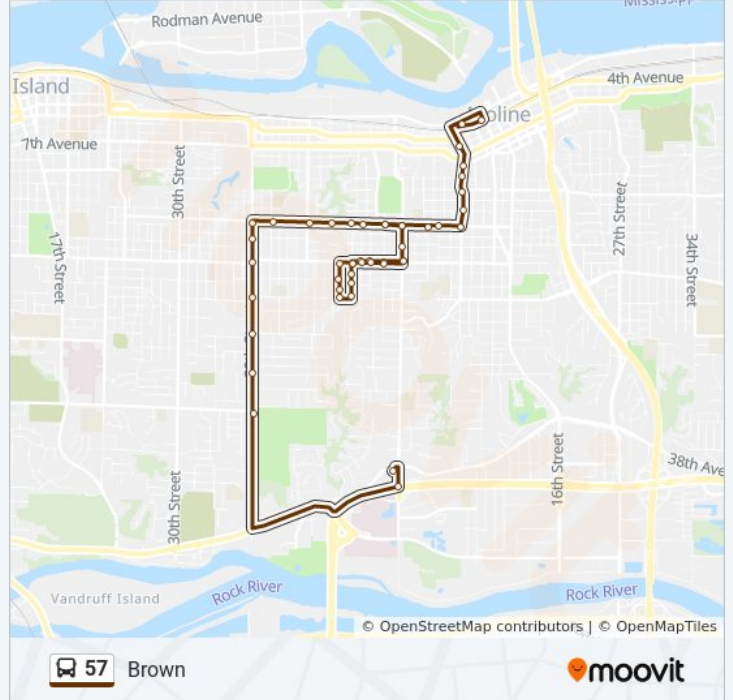

2 St & 20 Ave

2 St & 21 Ave

2 St & 23 Ave

1 St & 23 Ave

Westwood Terrace Apts

Cityline Plaza

1 St & 19 Ave

2 St & 19 Ave

3 St & 19 Ave

4 St & 19 Ave

5 St & 19 Ave

7 St & 19 Ave

5 St & 16 Ave

7 St & 16 Ave

9 St & 16 Ave

Lincoln Irving School

12 St & 16 Ave

12 St & 14 Ave

12 St & 12 Ave

12 St & 11 Ave

12 St & 7 Ave

12 St & 5 Ave

John Deere Pavillion

Centre Station

Direction: Cityline Plaza

46 stops

[VIEW LINE SCHEDULE](#)

Valley View Dr

7 St & John Deere Rd

38 St & 31 Ave

38 St & 28 Ave

38 St & 24 Ave

57 bus Time Schedule

Cityline Plaza Route Timetable:

Sunday	Not Operational
Monday	5:45 AM
Tuesday	5:45 AM
Wednesday	5:45 AM
Thursday	5:45 AM
Friday	5:45 AM