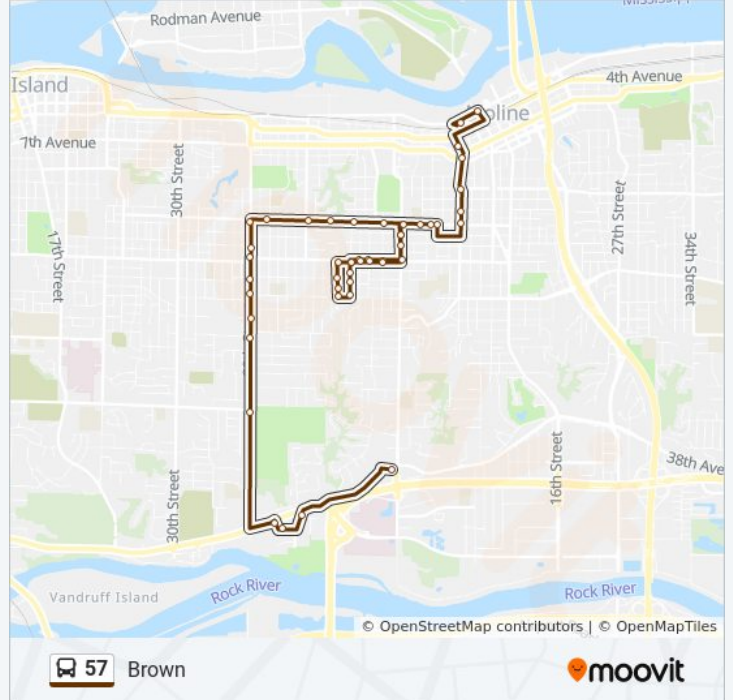

**Direction: Centre Station**  
 46 stops  
[VIEW LINE SCHEDULE](#)

Valley View Dr

7 St & John Deere Rd

38 St & 31 Ave

38 St & 28 Ave

38 St & 24 Ave

38 St & 22 Ave

38 St & 18 Ave

1 St & 16 Ave

44 St & 14 Ave

40 St & 14 Ave

38 St & 14 Ave

38 St & 16 Ave

38 St & 18 Ave

38 St & 20 Ave

38 St & 22 Ave

38 St & 23 Ave

38 St & 24 Ave

38 St & 31 Ave

40 St & Blackhawk Rd

Rock Valley Plaza

44 St & Blackhawk Rd

Valley View Dr

57 bus time schedules and route maps are available in an offline PDF at [moovitapp.com](https://moovitapp.com). Use the [Moovit App](#) to see live bus times, train schedule or subway schedule, and step-by-step directions for all public transit in Moline.