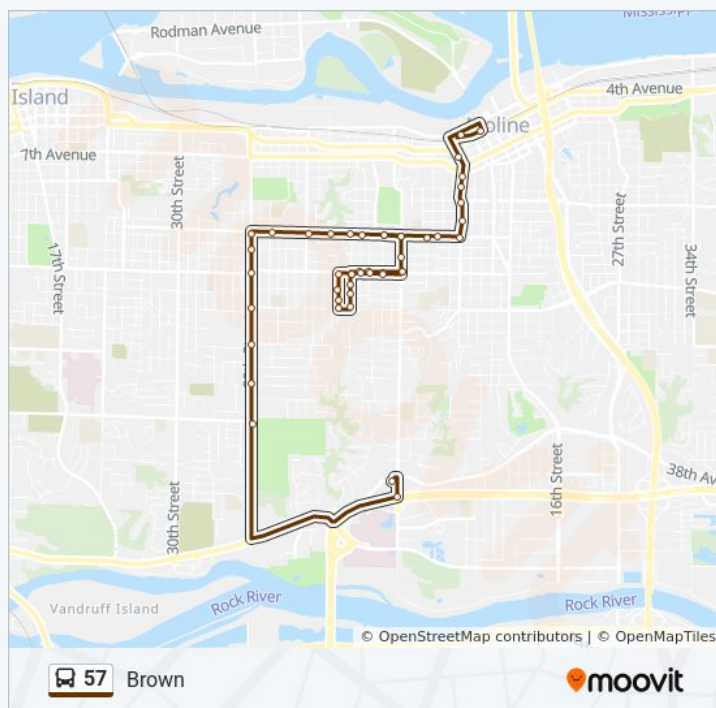

2 St & 19 Ave

3 St & 19 Ave

4 St & 19 Ave

5 St & 19 Ave

7 St & 19 Ave

5 St & 16 Ave

7 St & 16 Ave

9 St & 16 Ave

Lincoln Irving School

**57 bus Info**

**Direction:** Cityline Plaza

**Stops:** 46

**Trip Duration:** 30 min

**Line Summary:**

12 St & 16 Ave

12 St & 14 Ave

12 St & 12 Ave

12 St & 11 Ave

12 St & 7 Ave

12 St & 5 Ave

John Deere Pavillion

Centre Station

**Direction: Rock Valley**

47 stops

[VIEW LINE SCHEDULE](#)

Centre Station

15 St & River Dr

12 St & 5 Ave

12 St & 6 Ave

12 St & 12 Ave

12 St & 14 Ave

12 St & 16 Ave