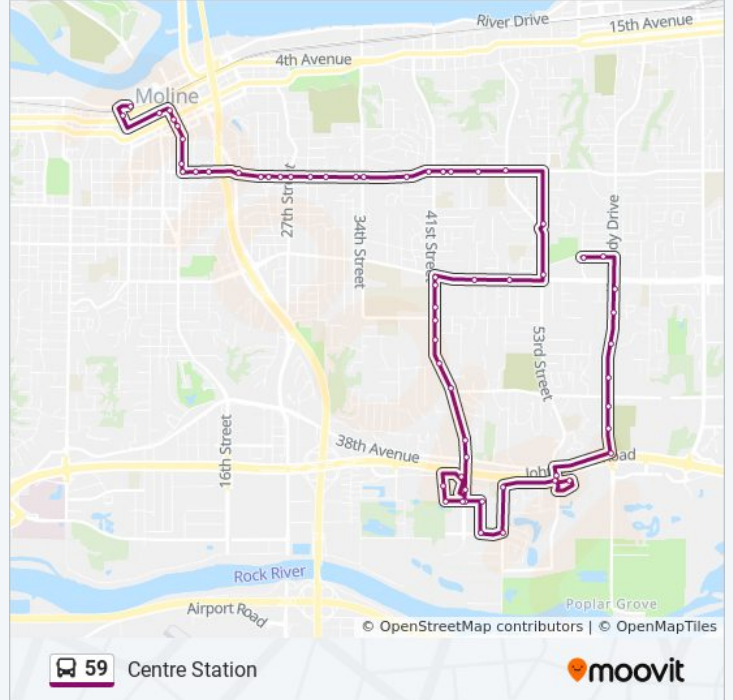

Direction: Maroon, Walmart, Centre Sta, Moline

57 stops

[VIEW LINE SCHEDULE](#)

- Kennedy Sq Shelter
- 41 Ave & Kennedy Dr Shelter
- Kennedy Dr & Ave Cities
- 44 Ave & Kennedy Dr Shelter
- 45 Ave & Kennedy Dr
- 51 Ave & Kennedy Dr Shelter
- 60 St & 34 Ave Shelter
- 60 St & 36 Ave Ct
- Wiu
- 60 St & 38 Ave
- 53 St & 44 Ave
- Unity Point Hospital
- 53 St & 44 Ave
- Butterworth School
- 44 St & 49 Ave
- 44 St & 46 Ave
- 41 St & 46 Ave
- Walmart
- 41 St & 46 Ave
- 41 St & 38 Ave
- Pine Ridge Apts
- 41 St & 34 Ave

59 bus Info

Direction: Maroon, Walmart, Centre Sta, Moline

Stops: 57

Trip Duration: 42 min

Line Summary:

- 41 St & 32 Ave Shelter
- 41 St & 28 Ave Shelter
- 41 St & 26 Ave
- 41 St & 25 Ave Shelter
- 41 St & Ave Cities Shelter
- Aldi Shelter
- 45 St & Ave Cities
- Kmart
- 53 St & 22 Ave
- 53 St & 21 Ave
- Ymca Shelter
- 53 St & 17 Ave
- 53 St & 12 Ave
- 45 St & 12 Ave
- Spring Valley Shelter
- 12 Ave & 37 St Ct
- 34 St & 12 Ave
- 31 St & 12 Ave
- 29 St & 12 Ave
- 27 St & 12 Ave
- 25 St & 12 Ave
- 19 St & 12 Ave
- 18 St & 12 Ave
- 16 St & 12 Ave
- 16 St & 11 Ave
- Hillside Heights Shelter
- 16 St & 7 Ave
- 16 St & 6 Ave
- 16 St & 5 Ave
- 15 St & 5 Ave Shelter
- 14 St & 5 Ave
- 13 St & 5 Ave Shelter
- 12 St & 6 Ave Shelter

12 St & 4 Ave

Centre Station

Direction: Maroon, Walmart, Kennedy Sq

52 stops

[VIEW LINE SCHEDULE](#)

Centre Station

15 St & River Dr

15 St & 4 Ave

59 bus Info

Direction: Maroon, Walmart, Kennedy Sq

Stops: 52

Trip Duration: 48 min

Line Summary:

41 St & Ave Cities Shelter

41 St & 25 Ave Shelter

41 St & 26 Ave