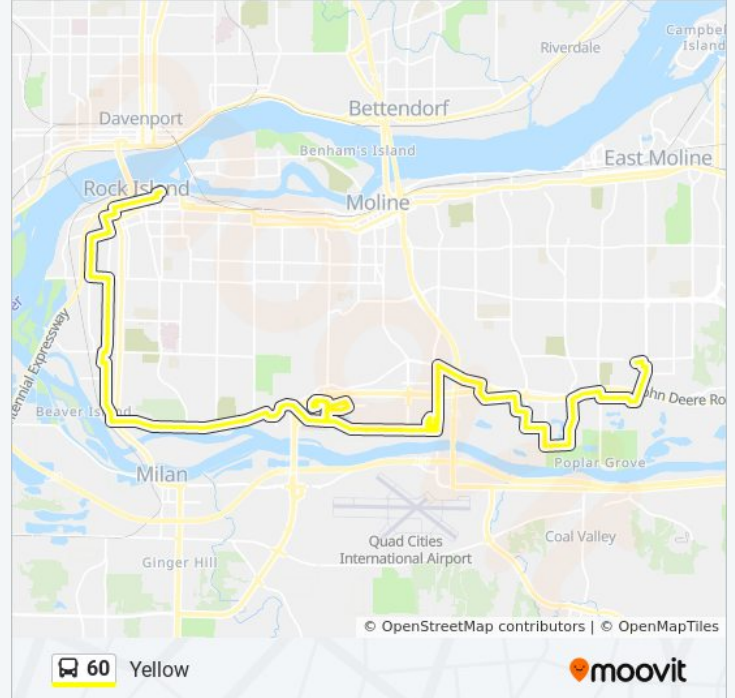

Earl Hanson School

Edison Jr. High School

9 St & 42 Ave

9 St & Blackhawk Commons Rd

Blackhawk Commons

9 St & Blackhawk Rd

Blackhawk State Park

30 St & Blackhawk Rd

40 St & Blackhawk Rd

Rock Valley Plaza

44 St & Blackhawk Rd

Trinity Hosp

Hyvee

Kohl's

Target

41 Dr & 43 Ave