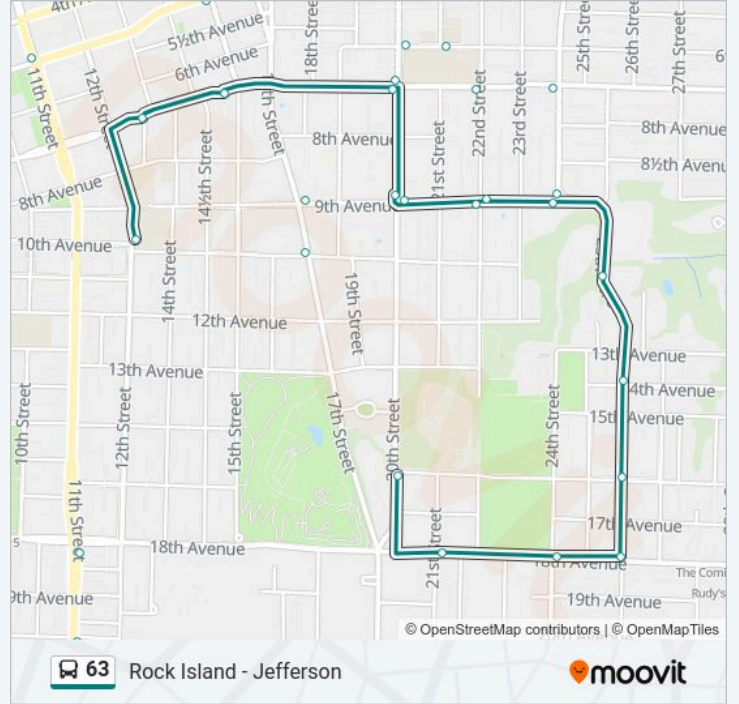

63 bus Info
Direction: Yellow, Broadway, Old Town, Douglas Park
Stops: 23
Trip Duration: 25 min
Line Summary:

9 St & 4 Ave

Mlk Center Shelter

Direction: Yellow, Ri Academy, Math & Science

31 stops

[VIEW LINE SCHEDULE](#)

Rihs

11 St & 25 Ave

11 St & 23 Ave

11 St & 23 Ave

11 St & 20 Ave

11 St & 18 Ave

9 St & 18 Ave

7 St & 18 Ave

63 bus Info

Direction: Yellow, Ri Academy, Math & Science

Stops: 31

Trip Duration: 7 min

Line Summary:

20 St & 5 Ave
22 St & 5 Ave
Lincoln School
20 St & 6 Ave Shelter
20 St & 7 Ave
22 St & 7 Ave
24 St & 7 Ave
24 St & 9 Ave
22 St & 9 Ave
20 St & 9 Ave
17 St & 9 Ave
17 St & 10 Ave
Rock Island Academy