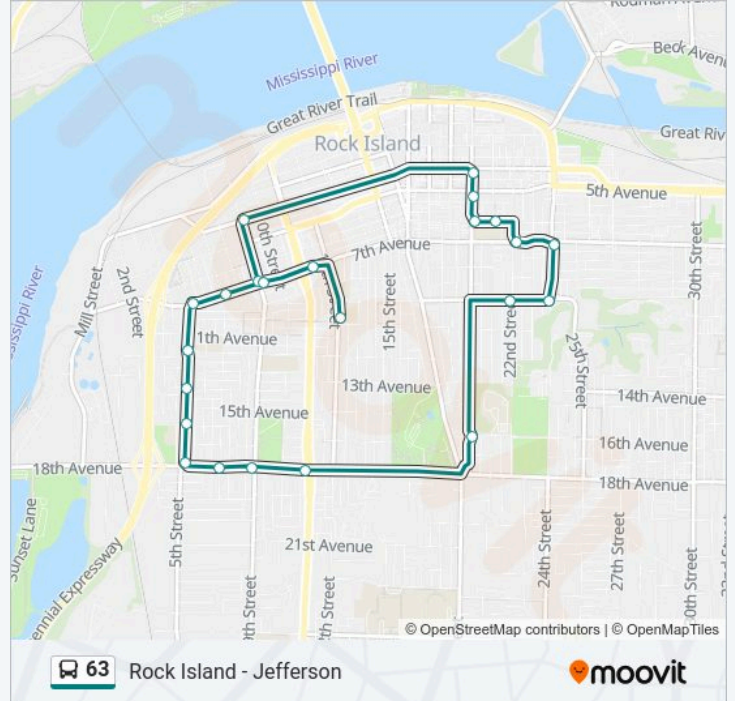

Rock Island - Jefferson

Get The App

The 63 bus line (Rock Island - Jefferson) has 3 routes. For regular weekdays, their operation hours are:
 (1) Yellow, Broadway, Old Town, Douglas Park: 3:05 PM(2) Yellow, Ri Academy, Math & Science: 7:36 AM - 8:03 AM
 Use the Moovit App to find the closest 63 bus station near you and find out when is the next 63 bus arriving.

Direction: Yellow, Broadway, Old Town, Douglas Park
 23 stops
[VIEW LINE SCHEDULE](#)

63 bus Time Schedule
 Yellow, Broadway, Old Town, Douglas Park Route
 Timetable:

Sunday	Not Operational
Monday	3:05 PM
Tuesday	3:05 PM
Wednesday	Not Operational
Thursday	Not Operational
Friday	Not Operational
Saturday	Not Operational

63 bus Info
Direction: Yellow, Broadway, Old Town, Douglas Park
Stops: 23
Trip Duration: 25 min
Line Summary:

9 St & 4 Ave

Mlk Center Shelter

Direction: Yellow, Ri Academy, Math & Science

31 stops

[VIEW LINE SCHEDULE](#)

63 bus Info

Direction: Yellow, Ri Academy, Math & Science

Stops: 31

Trip Duration: 7 min

Line Summary:

20 St & 5 Ave
22 St & 5 Ave
Lincoln School
20 St & 6 Ave Shelter
20 St & 7 Ave
22 St & 7 Ave
24 St & 7 Ave
24 St & 9 Ave
22 St & 9 Ave
20 St & 9 Ave
17 St & 9 Ave
17 St & 10 Ave
Rock Island Academy