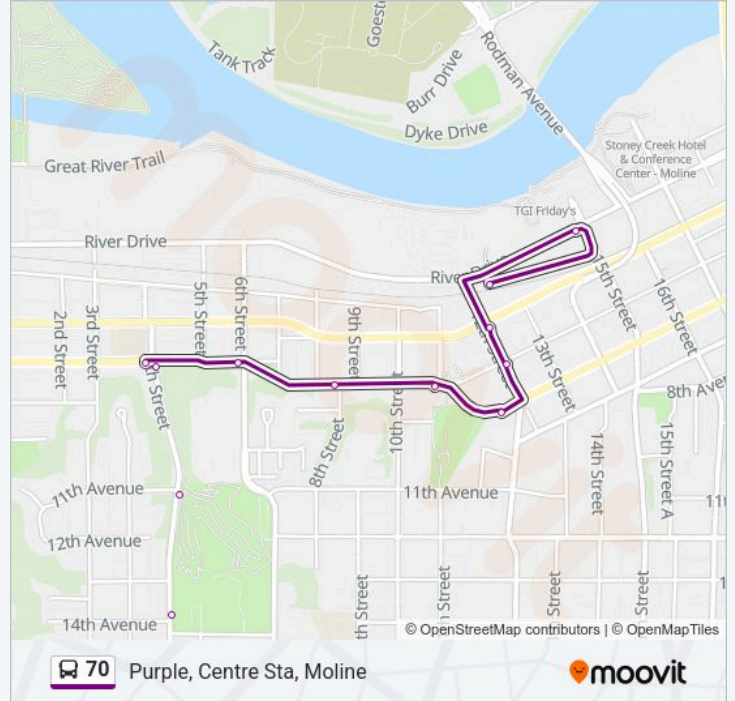

70 bus Info

Direction: Purple, Centre Sta, Moline

Stops: 49

Trip Duration: 44 min

Line Summary:

7 St & Wildwood Dr

7 St & 32 Ave_01

7 St & 30 Ave

7 St & 26 Ave

7 St & 23 Ave

5 St & 23 Ave

2 St & 23 Ave

Westwood Terrace Apts

Cityline Plaza Shelter

1 St & 19 Ave

2 St & 19 Ave

4 St & 5 Ave Shelter

6 St & 5 Ave

8 St & 5 Ave

11 St & 5 Ave

12 St & 6 Ave

12 St & 5 Ave

12 St & 4 Ave

15 St & River Dr

Centre Station

Direction: Purple, Milan, Industrial Park

49 stops

[VIEW LINE SCHEDULE](#)

Centre Station

70 bus Time Schedule

Purple, Milan, Industrial Park Route Timetable:

Monday	4:45 AM-7:15 PM
--------	-----------------