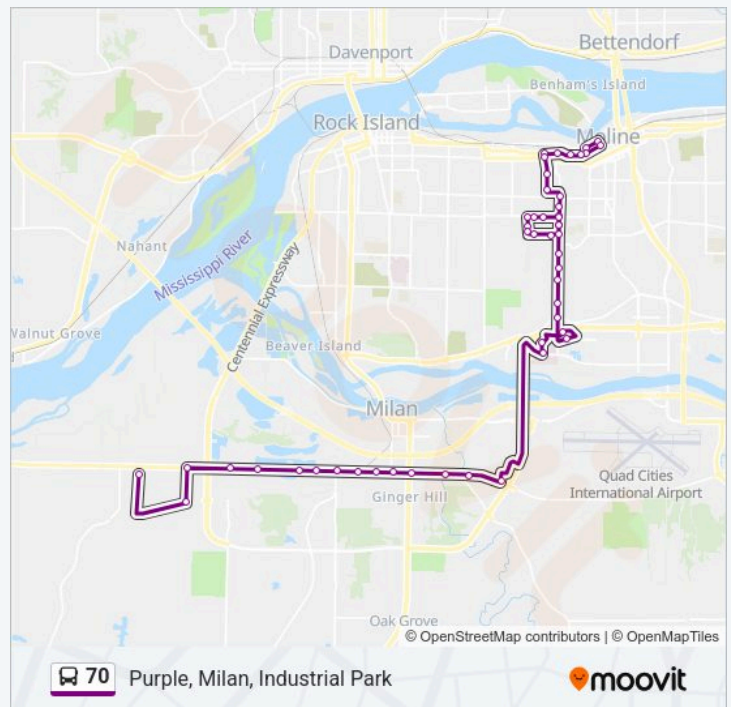

70 bus Info

Direction: Purple, Centre Sta, Moline

Stops: 49

Trip Duration: 44 min

Line Summary:

7 St & Wildwood Dr

7 St & 32 Ave_01

7 St & 30 Ave

7 St & 21 Ave

7 St & 26 Ave

7 St & 30 Ave

7 St & 32 Ave

7 St & Wildwood Dr

7 St & Valley View Dr

Hyvee-Kohls-Target

Hyvee-Kohls-Target

7:45 AM-4:15 PM

Sunday

Not Operational

70 bus Info

Direction: Purple, Milan, Industrial Park

Stops: 49

Trip Duration: 45 min

Line Summary:

Trinity East

Tech Dr & 78 Ave

24 St & 78 Ave

Xpac

Us 67 & And Rd

4 St W & Andalusia Rd

6 St W & Andalusia Rd

10 St W & Andalusia Rd