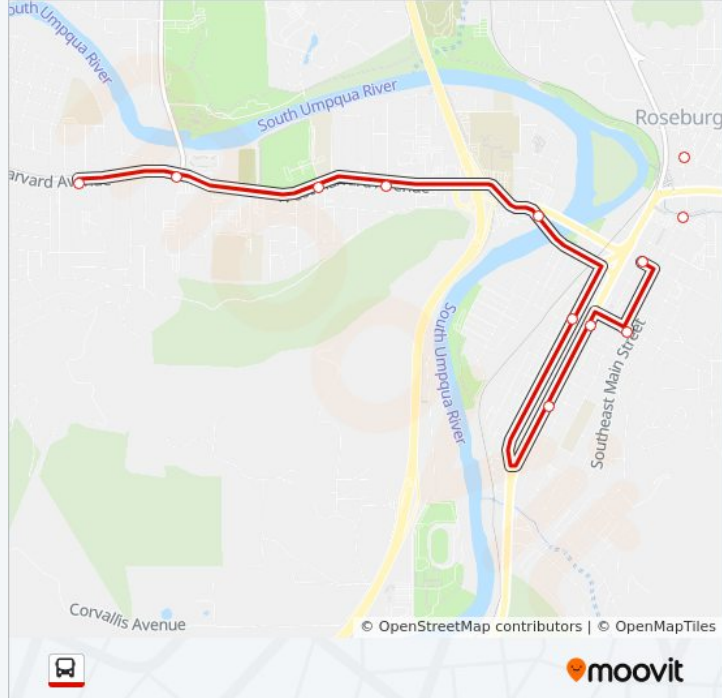

### Direction:

28 stops

[VIEW LINE SCHEDULE](#)

West Harvard Shopping Center

Harvard Avenue And Stewart Parkway

Harvard Avenue And Stewart Park Drive

Harrison & Harvard Ave.

Roseburg Travelodge at Harvard Ave.

Employment Dept. at Pine St.

SE Stephens St @ City Center Apartments

SE Stephens St Near Mosher

Kohlhagen Apartments at Lane St.

Washington & Rose

Library at Jackson St.

Dairy Queen Across

Auto Zone

### ROSEBURG REDLINE bus Info

**Direction:**

**Stops:** 28

**Trip Duration:** 50 min

**Line Summary:**

Cow Creek Offices

Flury Supply

Costco / Health Clinic

Log Cabin

Saddle Butte at Glenda St.

Winchester Post Office

Umpqua Community College

ROSEBURG REDLINE bus time schedules and route maps are available in an offline PDF at [moovitapp.com](https://moovitapp.com). Use the [Moovit App](#) to see live bus times, train schedule or subway schedule, and step-by-step directions for all public transit in Roseburg, OR.