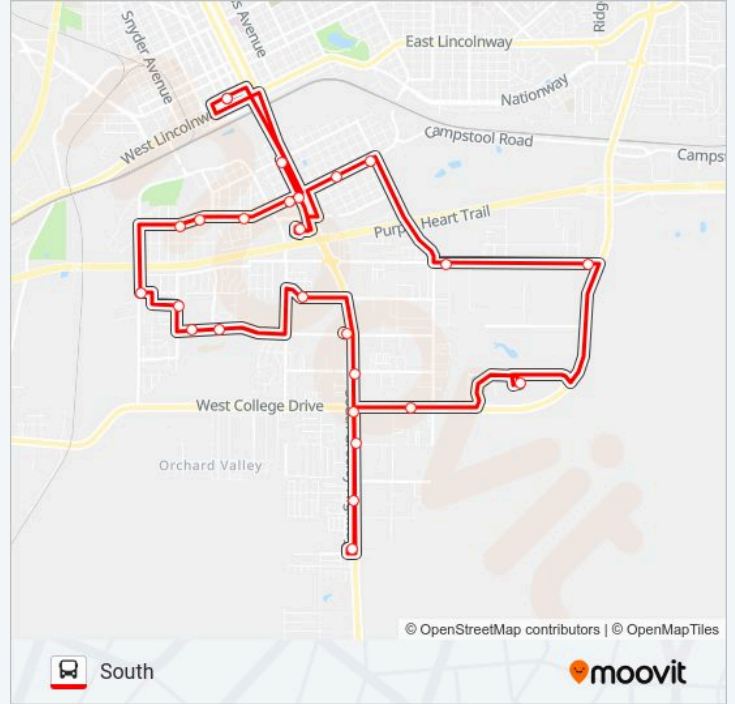

Direction: South

26 stops

[VIEW LINE SCHEDULE](#)

Transfer Station

Central And 9th Street

Central And 5th Street

City County Health

E 5th St And Vanlennon

SOUTH bus Time Schedule

South Route Timetable:

Monday	6:00 AM-6:00 PM
Tuesday	6:00 AM-6:00 PM
Wednesday	6:00 AM-6:00 PM
Thursday	6:00 AM-6:00 PM
Friday	6:00 AM-6:00 PM
Saturday	10:00 AM-4:00 PM
Sunday	Not Operational

SOUTH bus Info

Direction: South

Stops: 26

Trip Duration: 44 min

Line Summary:

5th St And Cribbon

Pinewood Village

5th St And Oneil

5th St And Capitol

Transfer Station

SOUTH bus time schedules and route maps are available in an offline PDF at moovitapp.com. Use the Moovit App to see live bus times, train schedule or subway schedule, and step-by-step directions for all public transit in Cheyenne.