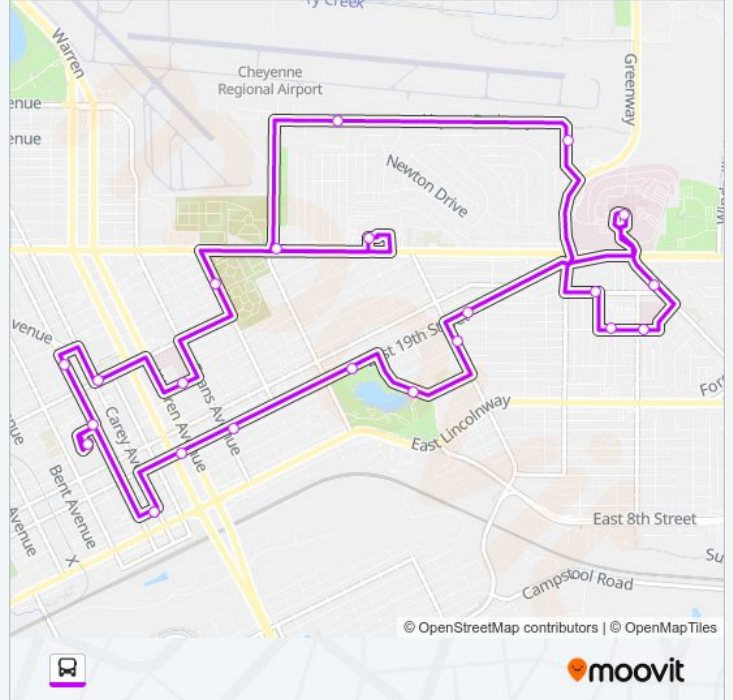

 **DOWNTOWN**

Get The App

The DOWNTOWN bus line has one route. For regular weekdays, their operation hours are:

(1) : 6:00 AM - 6:00 PM

Use the Moovit App to find the closest DOWNTOWN bus station near you and find out when is the next DOWNTOWN bus arriving.

**Direction:**

23 stops

[VIEW LINE SCHEDULE](#)

- Transfer Station
- 19th St And Central Ave
- 19th St And Evans
- 19th St And Bradley
- Dunn And Alexander
- Logan And 18th St
- 19th St And Cheyenne Place
- Va Hospital
- Henderson And Cedar
- Crmc East
- Holy Trinity Manor
- Fremont & Chestnut
- Airport Pkwy & Cheshire
- 1400 Airport Pkwy
- Business Center
- Pershing And Morrie Ave
- Peak Wellness
- Crmc West
- 24th Street And Carey Avenue
- Pioneer And 25th Ct
- Library East Side

**DOWNTOWN bus Info**

**Direction:**

**Stops:** 23

**Trip Duration:** 43 min

**Line Summary:**

Burke High Rise

Transfer Station

DOWNTOWN bus time schedules and route maps are available in an offline PDF at [moovitapp.com](https://moovitapp.com). Use the Moovit App to see live bus times, train schedule or subway schedule, and step-by-step directions for all public transit in Cheyenne.

© 2024 Moovit - All Rights Reserved