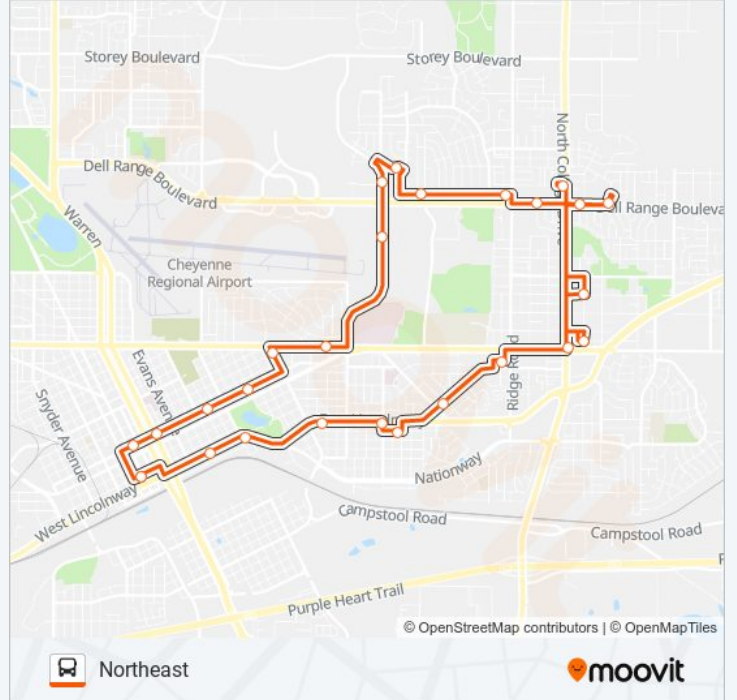

The bus line Northeast has one route. For regular weekdays, their operation hours are:

(1) Northeast: 6:00 AM - 6:00 PM

Use the Moovit App to find the closest NORTHEAST bus station near you and find out when is the next NORTHEAST bus arriving.

Direction: Northeast

27 stops

[VIEW LINE SCHEDULE](#)

Transfer Station

Lincolnway And Maxwell

Lincolnway And Morrie Ave

Lincolnway And Big Horn

Lincolnway And Hot Springs

NORTHEAST bus Info

Direction: Northeast

Stops: 27

Trip Duration: 42 min

Line Summary:

Logan And 22nd St

20th Street And Alexander

20th Street And Pebrican

20th Street And Warren

20th And Capital

Transfer Station

NORTHEAST bus time schedules and route maps are available in an offline PDF at moovitapp.com. Use the Moovit App to see live bus times, train schedule or subway schedule, and step-by-step directions for all public transit in Cheyenne.