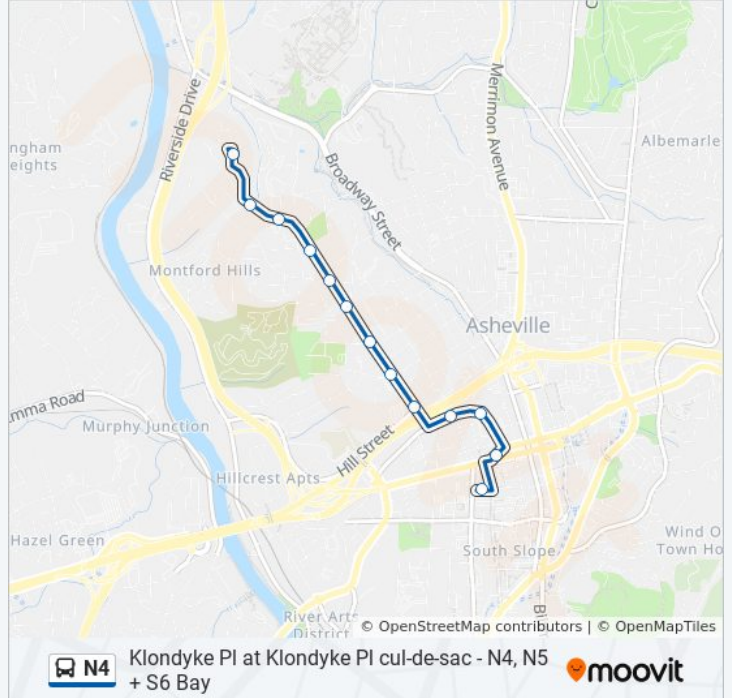

(1) Art Station: 5:45 AM - 7:43 PM(2) Klondyke PI. Cul-De-Sac: 6:30 AM - 7:30 PM

Use the Moovit App to find the closest N4 bus station near you and find out when is the next N4 bus arriving.

### Direction: Art Station

13 stops

[VIEW LINE SCHEDULE](#)

- Klondyke PI at Klondyke PI Cul-De-Sac
- Montford Ave at Santee St
- Montford Ave at Zillicoa St
- Montford Ave at Watauga St
- Montford Ave at S Waneta
- Montford Ave at Cullowhee St
- Montford Ave at W Chestnut St
- Montford Ave at Courtland Ave
- Montford Ave at Chamber Of Commerce
- Haywood St at O'Henry Ave
- Haywood St at Harrrah's Cherokee Center
- College St at Patton Ave
- Art Station

### N4 bus Time Schedule

Art Station Route Timetable:

Sunday	8:43 AM - 5:43 PM
Monday	5:45 AM - 7:43 PM
Tuesday	5:45 AM - 7:43 PM
Wednesday	5:45 AM - 7:43 PM
Thursday	5:45 AM - 7:43 PM
Friday	5:45 AM - 7:43 PM
Saturday	6:43 AM - 7:43 PM

### N4 bus Info

**Direction:** Art Station

**Stops:** 13

**Trip Duration:** 13 min

**Line Summary:**

**Direction: Klondyke Pl. Cul-De-Sac**

13 stops

[VIEW LINE SCHEDULE](#)