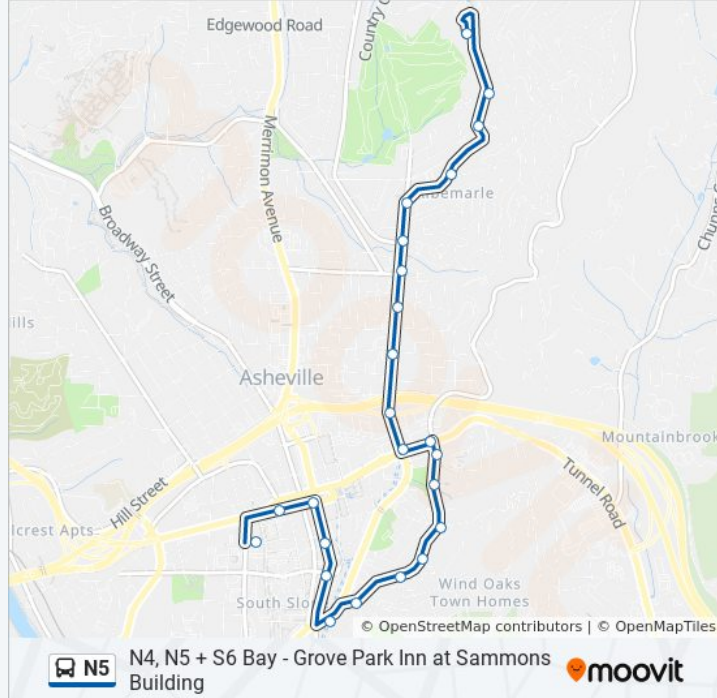

### N5 bus Info

**Direction:** Art Station

**Stops:** 20

**Trip Duration:** 12 min

**Line Summary:**

**Direction: Grove Park Inn**

24 stops

[VIEW LINE SCHEDULE](#)

**N5 bus Info**

**Direction:** Grove Park Inn

**Stops:** 24

**Trip Duration:** 16 min

**Line Summary:**

Charlotte St at Edwin Pl

Charlotte St at Macon Ave

Macon Ave at Howland Rd

Macon Ave at Sunset Trail

Macon Ave at Longchamps Condominiums

Grove Park Inn at Sammons Building

N5 bus time schedules and route maps are available in an offline PDF at [moovitapp.com](https://moovitapp.com). Use the [Moovit App](#) to see live bus times, train schedule or subway schedule, and step-by-step directions for all public transit in Asheville.