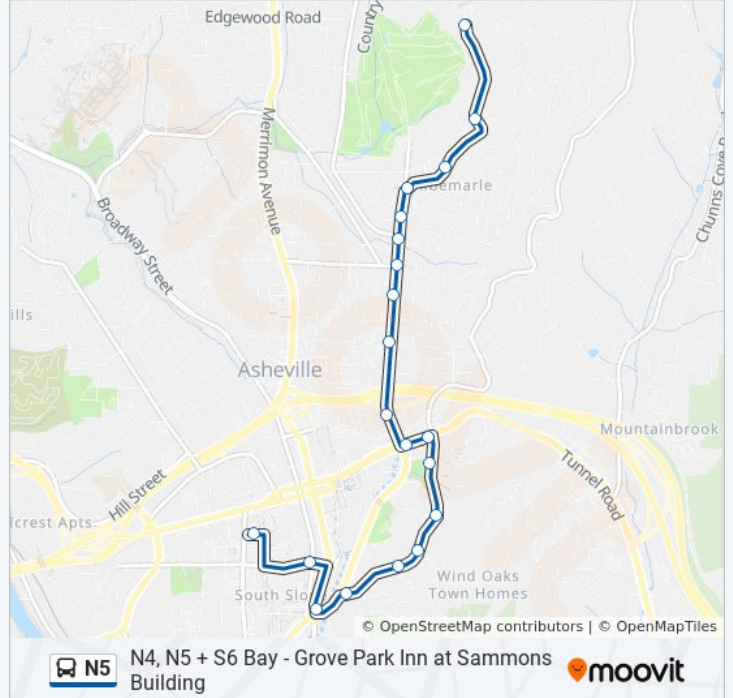

### Direction: Art Station

20 stops

[VIEW LINE SCHEDULE](#)

- Grove Park Inn at Sammons Building
- Macon Ave at Edgemont Rd
- Macon Ave at Howland Rd
- Macon Ave at Charlotte St
- Charlotte St at Bond St
- Charlotte St at Edwin Pl
- Charlotte St at Hillside St
- Charlotte St at Blair St
- Charlotte St at E Chestnut St
- Charlotte St at Woodfin Pl
- College St at S Charlotte St
- College St at Martin Luther King Jr Dr
- Martin Luther King Jr Dr at Mlk Park
- Martin Luther King Jr Dr at Hazzard St
- Martin Luther King Jr Dr at Miller St
- Martin Luther King Jr Dr at Alexander Dr
- Martin Luther King Jr Dr at S Charlotte St
- Biltmore Ave at S Charlotte St
- Hilliard Ave at Lexington Ave
- Art Station

### N5 bus Time Schedule

Art Station Route Timetable:

Sunday	8:16 AM - 5:16 PM
Monday	6:16 AM - 7:16 PM
Tuesday	6:16 AM - 7:16 PM
Wednesday	6:16 AM - 7:16 PM
Thursday	6:16 AM - 7:16 PM
Friday	6:16 AM - 7:16 PM
Saturday	7:16 AM - 7:16 PM

### N5 bus Info

**Direction:** Art Station

**Stops:** 20

**Trip Duration:** 12 min

**Line Summary:**

**Direction: Grove Park Inn**

24 stops

[VIEW LINE SCHEDULE](#)

**N5 bus Info**

**Direction:** Grove Park Inn

**Stops:** 24

**Trip Duration:** 16 min

**Line Summary:**

Charlotte St at Edwin Pl

Charlotte St at Macon Ave

Macon Ave at Howland Rd