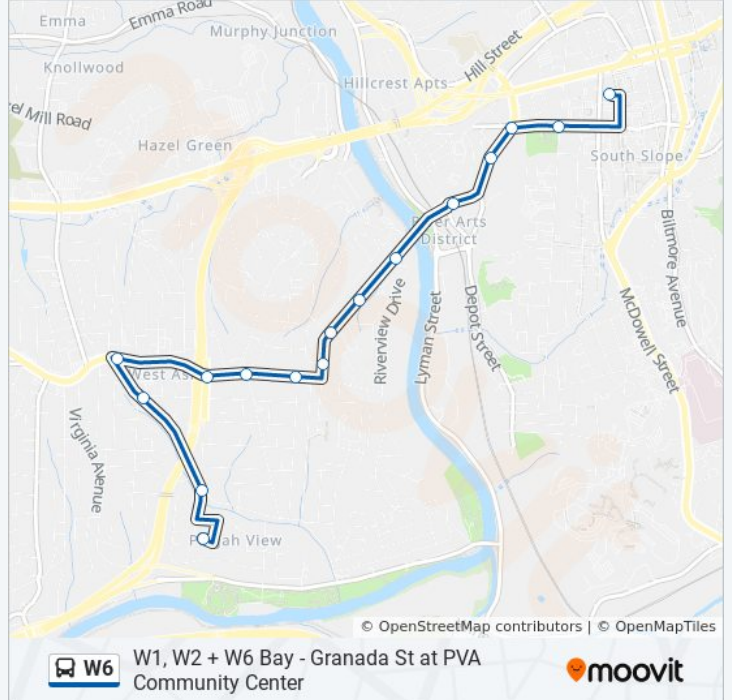

W1, W2 + W6 Bay - Granada St at PVA Community Center

[View In Website Mode](#)

The W6 bus line (W1, W2 + W6 Bay - Granada St at PVA Community Center) has 2 routes. For regular weekdays, their operation hours are:

(1) Art Station: 5:33 AM - 11:03 PM (2) Pisgah View Apartments: 5:15 AM - 10:45 PM

Use the Moovit App to find the closest W6 bus station near you and find out when is the next W6 bus arriving.

Direction: Art Station

16 stops

[VIEW LINE SCHEDULE](#)

- Granada St at Pva Community Center
- Hanover St at State St
- State St at Pennsylvania Ave
- Haywood Rd at State St
- Hanover St at Haywood Rd
- Haywood Rd at Michigan Ave
- Haywood Rd at Swannanoa Ave
- Haywood Rd at Elkin St
- Haywood Rd at Brownwood Ave
- Haywood Rd at Avon Ave
- Haywood Rd at Riverview Dr
- Clingman Ave at Rad/Roberts St
- Clingman Ave at Owens Bell Ln
- Clingman Ave at Hilliard Ave
- Hilliard Ave at S French Broad Ave
- Art Station

W6 bus Info

Direction: Art Station

Stops: 16

Trip Duration: 17 min

Line Summary:

Direction: Pisgah View Apartments

19 stops

[VIEW LINE SCHEDULE](#)