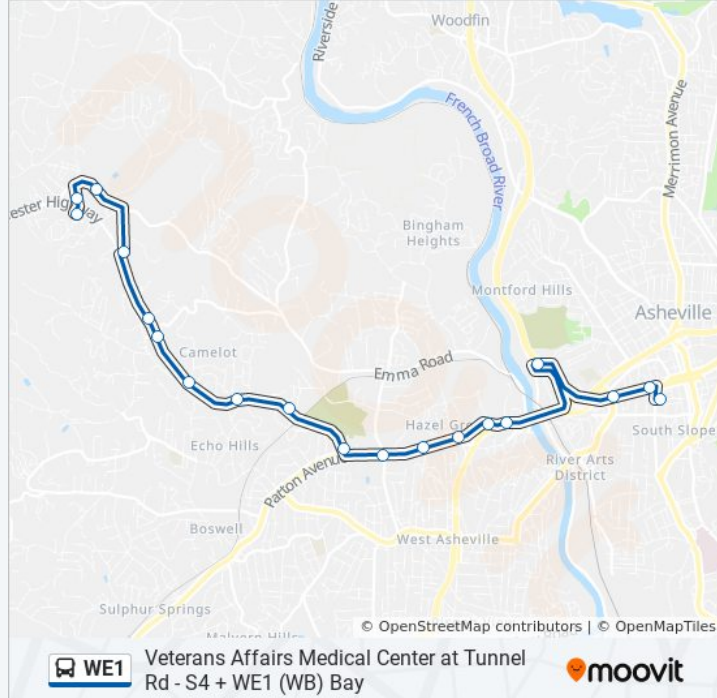

Art Station

**Direction: New Leicester Hwy at Walgreens**

19 stops

[VIEW LINE SCHEDULE](#)

Art Station

Patton Ave at Otis St

Patton Ave at Clingman Ave

Hill St at Riverside Dr

New Leicester Hwy at Walgreens Route Timetable:

Sunday	8:40 AM - 5:40 PM
Monday	6:40 AM - 7:40 PM
Tuesday	6:40 AM - 7:40 PM
Wednesday	6:40 AM - 7:40 PM
Thursday	6:40 AM - 7:40 PM
Friday	6:40 AM - 7:40 PM
Saturday	7:40 AM - 7:40 PM

**WE1 bus Info**

**Direction:** New Leicester Hwy at Walgreens

**Stops:** 19

**Trip Duration:** 20 min

**Line Summary:**

Mt. Carmel Rd at Ingles

New Leicester Hwy at Walgreens

**Direction: Veterans Affairs Tunnel Rd**

28 stops

[VIEW LINE SCHEDULE](#)

Art Station

Asheland Ave at Patton Ave

Patton Ave at Haywood St

Patton Ave at Biltmore Ave

College St at Court Plaza

College St at S Charlotte St