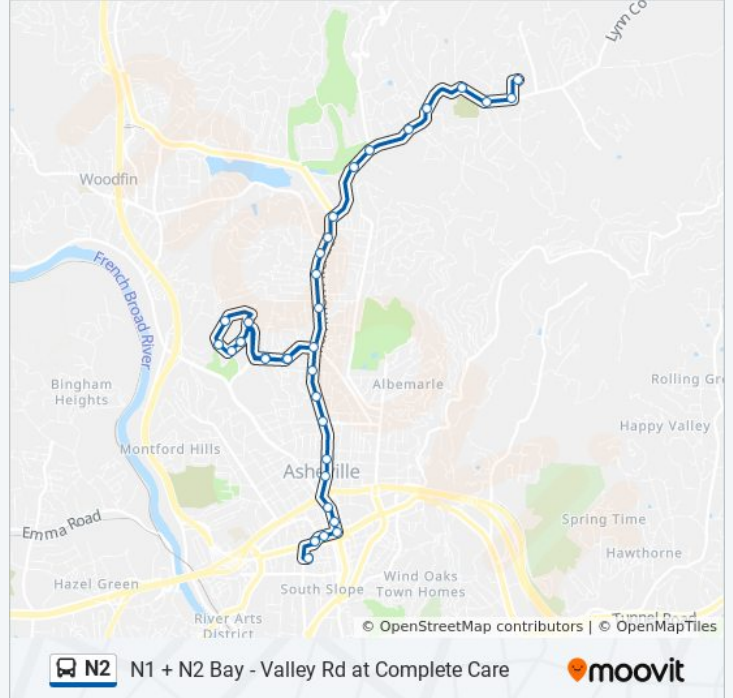

N2 bus Info

Direction: Art Station

Stops: 34

Trip Duration: 25 min

Line Summary:

W T Weaver Blvd at Barnard St

W T Weaver Blvd at King St

Merrimon Ave at Coleman Ave

Merrimon Ave at Spears Ave

Merrimon Ave at Hillside St

Merrimon Ave at E Chestnut St

Merrimon Ave at Whole Foods

Broadway St at Woodfin St

Broadway St at Walnut St

College St at Broadway St

College St at Haywood St

College St at Patton Ave

Art Station

Direction: Valley Rd./Complete Care

34 stops

[VIEW LINE SCHEDULE](#)

Art Station

Asheland Ave at Patton Ave

Patton Ave at Haywood St

Stops: 34

Trip Duration: 27 min

Line Summary:

Unc Asheville at Governors Hall

Unc Asheville at Brown Hall

Unc Asheville at Zeis Hall

W T Weaver Blvd at Barnard St

W T Weaver Blvd at King St