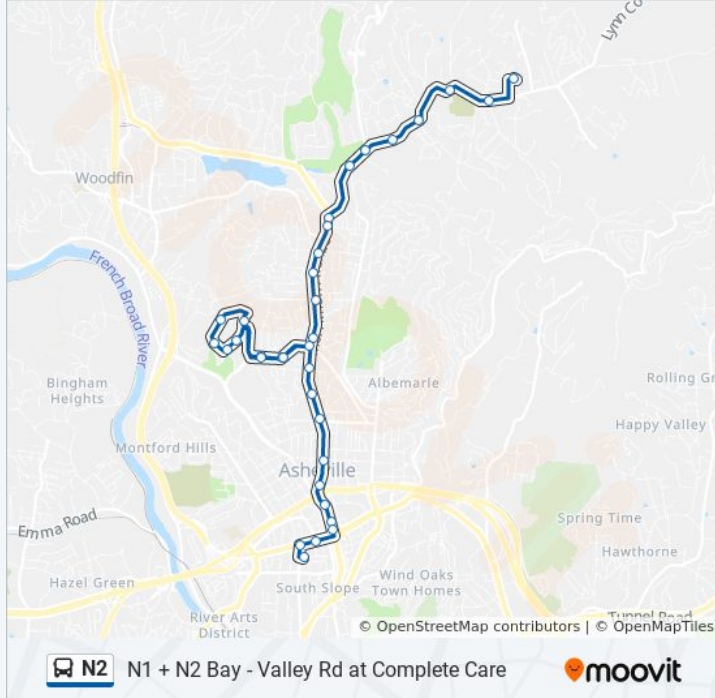

N2 bus Info

Direction: Art Station

Stops: 34

Trip Duration: 25 min

Line Summary:

W T Weaver Blvd at Barnard St

W T Weaver Blvd at King St

Merrimon Ave at Coleman Ave

Stops: 34

Trip Duration: 27 min

Line Summary:

Unc Asheville at Governors Hall

Unc Asheville at Brown Hall

Unc Asheville at Zeis Hall

W T Weaver Blvd at Barnard St

W T Weaver Blvd at King St

Merrimon Ave at Murdock Ave

Merrimon Ave at Edgewood Rd

Merrimon Ave at E Larchmont Rd

Merrimon Ave at Gracelyn Rd

Merrimon Ave at Ottari Rd

Beaverdam Rd at Merrimon Ave

Beaverdam Rd at Kimberly Ave

Beaverdam Rd at Elk Mountain Scenic Hwy

Beaverdam Rd at Timber Trail

Beaverdam Rd at Sycamore St

Beaverdam Rd at Carter Cove Rd

Beaverdam Rd at Wolfe Cove Rd

Valley Rd at Complete Care

N2 bus time schedules and route maps are available in an offline PDF at moovitapp.com. Use the [Moovit App](#) to see live bus times, train schedule or subway schedule, and step-by-step directions for all public transit in Asheville.