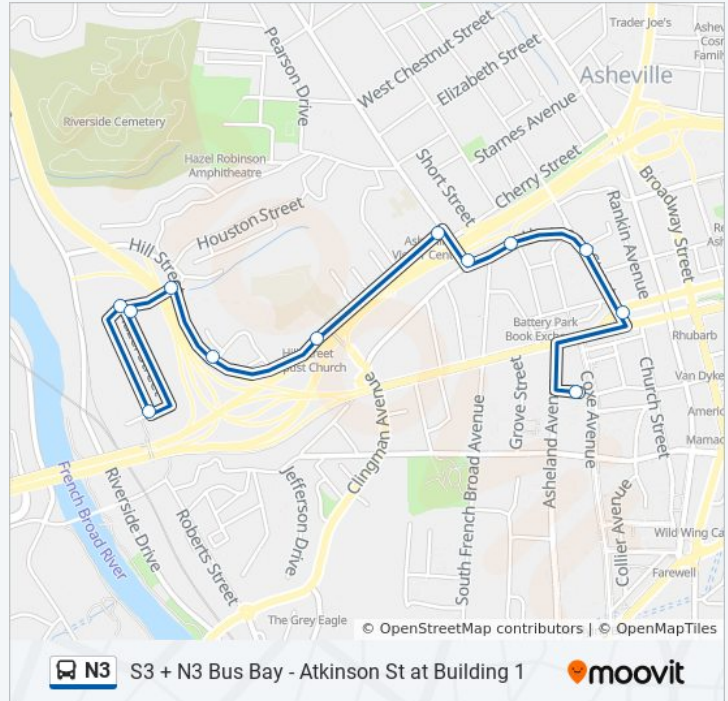

Hill St at Montford Ave

Hill St at Isaac Dickson Elementary

Hill St at Cross Pl

Atkinson St at Hill St

Atkinson St at Community Center

Atkinson St at Building 24

Atkinson St at Building 1

N3 bus Info

Direction: Hillcrest Atkinson St./Bld. #1

Stops: 12

Trip Duration: 10 min

Line Summary:

N3 bus time schedules and route maps are available in an offline PDF at moovitapp.com. Use the [Moovit App](#) to see live bus times, train schedule or subway schedule, and step-by-step directions for all public transit in Asheville.

[About Moovit](#) • [MaaS Solutions](#) • [Supported Countries](#) • [Mooviter Community](#)

© 2023 Moovit - All Rights Reserved

Check Live Arrival Times