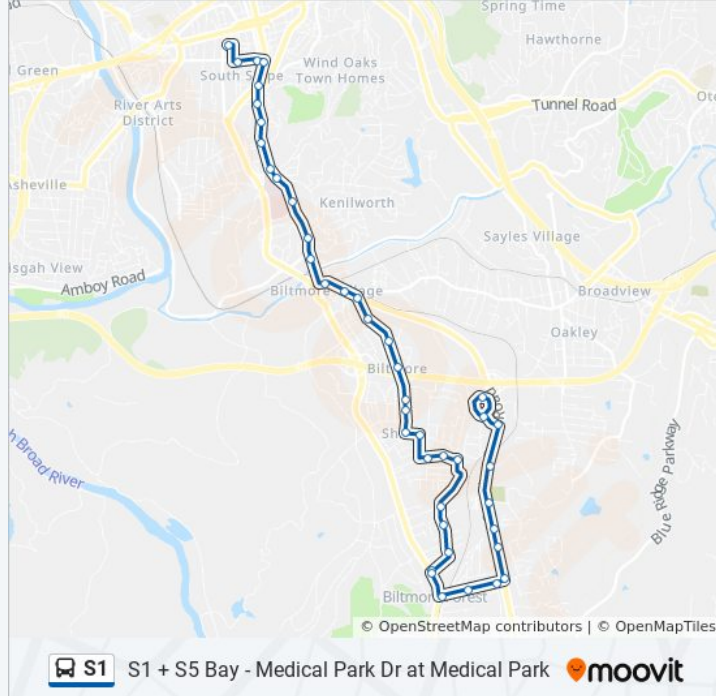

S1 bus Info

Direction: Art Station

Stops: 27

Trip Duration: 17 min

Line Summary:

Biltmore Ave at Hospital Dr
 Biltmore Ave at Choctaw St
 Biltmore Ave at McCormick Pl
 Biltmore Ave at S Charlotte St
 Hilliard Ave at Lexington Ave
 Art Station

Direction: Medical Park Dr./Medical Park

42 stops

[VIEW LINE SCHEDULE](#)

Art Station
 Hilliard Ave at Coxe Ave
 Hilliard Ave at Lexington Ave
 Biltmore Ave at Hilliard Ave
 Biltmore Ave at Southside Ave
 Biltmore Ave at Short Coxe Ave
 Biltmore Ave at John Walker Ave
 Biltmore Ave at Choctaw St
 Biltmore Ave at Hospital Dr
 Biltmore Ave at Granby St
 Biltmore Ave at Doctors Dr
 Biltmore Ave at Roebing Cir
 Biltmore Ave at Meadow Rd
 Lodge St at Biltmore Ave
 Brook St at Reed St
 Sweeten Creek Rd at London Rd
 London Rd at Shady Oak Dr
 London Rd at Belvedere Rd

S1 bus Info

Direction: Medical Park Dr./Medical Park

Stops: 42

Trip Duration: 27 min

Line Summary:

London Rd at Iris Dr

London Rd at Raleigh Ave

London Rd at Bostic Pl

Sweeten Creek Rd at Busbee View Rd

Sweeten Creek Rd at W Chapel Rd

Sweeten Creek Rd at Sweeten Creek Industrial Park

Medical Park Dr at Sweeten Creek Rd

Medical Park Dr at Middle Of Medical Park

Medical Park Dr at Medical Park