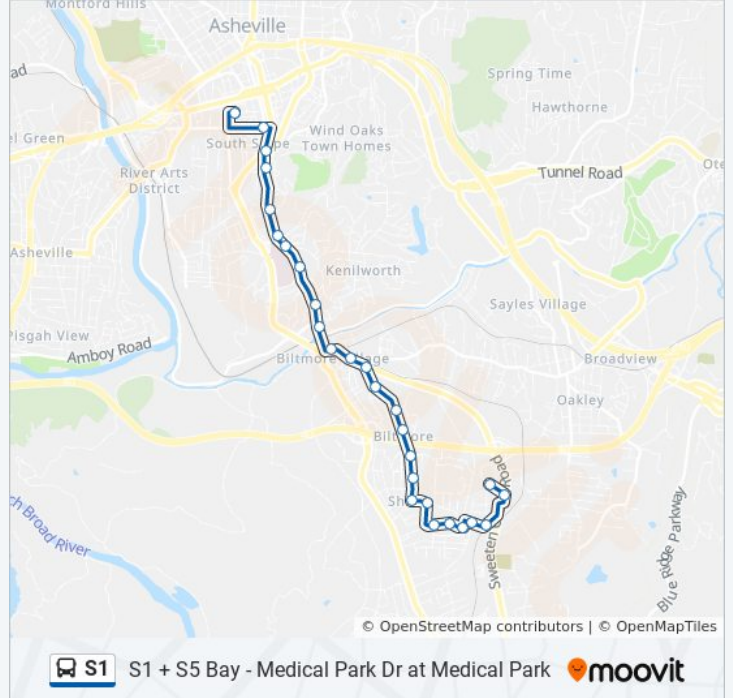

S1 bus Info

Direction: Art Station

Stops: 27

Trip Duration: 17 min

Line Summary:

Biltmore Ave at Hospital Dr
 Biltmore Ave at Choctaw St
 Biltmore Ave at McCormick Pl
 Biltmore Ave at S Charlotte St
 Hilliard Ave at Lexington Ave
 Art Station

Direction: Medical Park Dr./Medical Park

42 stops

[VIEW LINE SCHEDULE](#)

Art Station
 Hilliard Ave at Coxe Ave
 Hilliard Ave at Lexington Ave
 Biltmore Ave at Hilliard Ave
 Biltmore Ave at Southside Ave
 Biltmore Ave at Short Coxe Ave
 Biltmore Ave at John Walker Ave
 Biltmore Ave at Choctaw St
 Biltmore Ave at Hospital Dr
 Biltmore Ave at Granby St
 Biltmore Ave at Doctors Dr
 Biltmore Ave at Roebing Cir
 Biltmore Ave at Meadow Rd
 Lodge St at Biltmore Ave
 Brook St at Reed St
 Sweeten Creek Rd at London Rd
 London Rd at Shady Oak Dr
 London Rd at Belvedere Rd

S1 bus Info

Direction: Medical Park Dr./Medical Park

Stops: 42

Trip Duration: 27 min

Line Summary:

London Rd at Iris Dr

London Rd at Raleigh Ave

London Rd at Bostic Pl