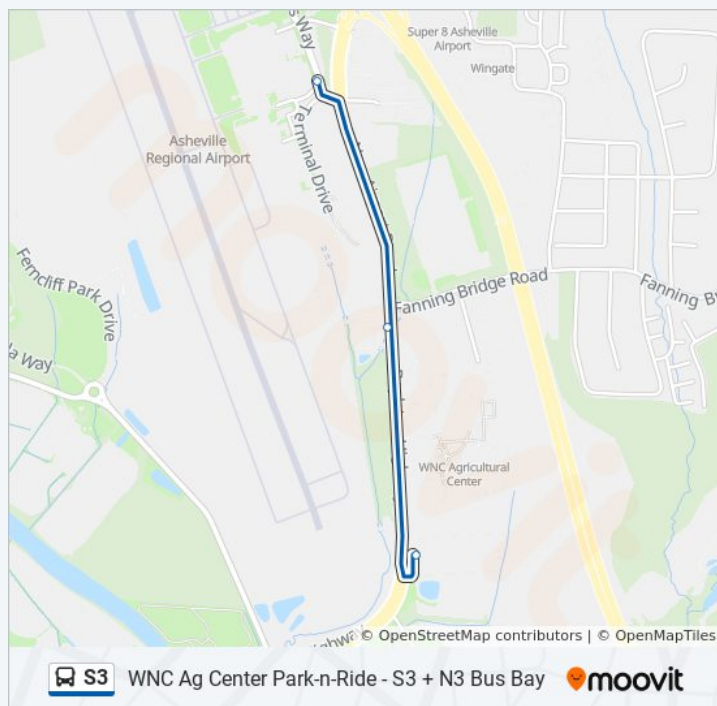

Mcdowell St at Short Mcdowell St

Mcdowell St at Lodge St

All Souls Crescent at Boston Way

Hendersonville Rd at Irwin St

Hendersonville Rd at Vanderbilt Park Dr

Hendersonville Rd at W Chapel Rd

Hendersonville Rd at Jeffress Ave

Hendersonville Rd at Busbee Rd

Hendersonville Rd at Caribou Rd

Hendersonville Rd at Rock Hill Rd

Hendersonville Rd at Eastwood Rd

Hendersonville Rd at Carolina Day School

Hendersonville Rd at Lambeth Dr

Hendersonville Rd at Peachtree Rd

Hendersonville Rd at Weirbridge Rd

Hendersonville Rd at Gerber Rd

Hendersonville Rd at Mills Gap Rd

Hendersonville Rd at Springside Rd

Hendersonville Rd at Allen Ave

Hendersonville Rd at Long Shoals Rd

Hendersonville Rd at Linamar Entrance

Hendersonville Rd at Blake Dr

Hendersonville Rd at Heywood Rd

Hendersonville Rd at Glenn Bridge Rd

Hendersonville Rd at Buck Shoals Rd

Hendersonville Rd at New Airport Rd

New Airport Rd at Old Shoals Rd

New Airport Rd at Walmart

New Airport Rd at Bradley Branch Rd

New Airport Rd at Mckenna Rd

New Airport Rd at Rockwood Rd

Asheville Regional Airport / Wright Brothers Way

Airport Rd at Terminal Dr

Direction: Wnc Ag. Center Park-N-Ride

Stops: 42

Trip Duration: 40 min

Line Summary: